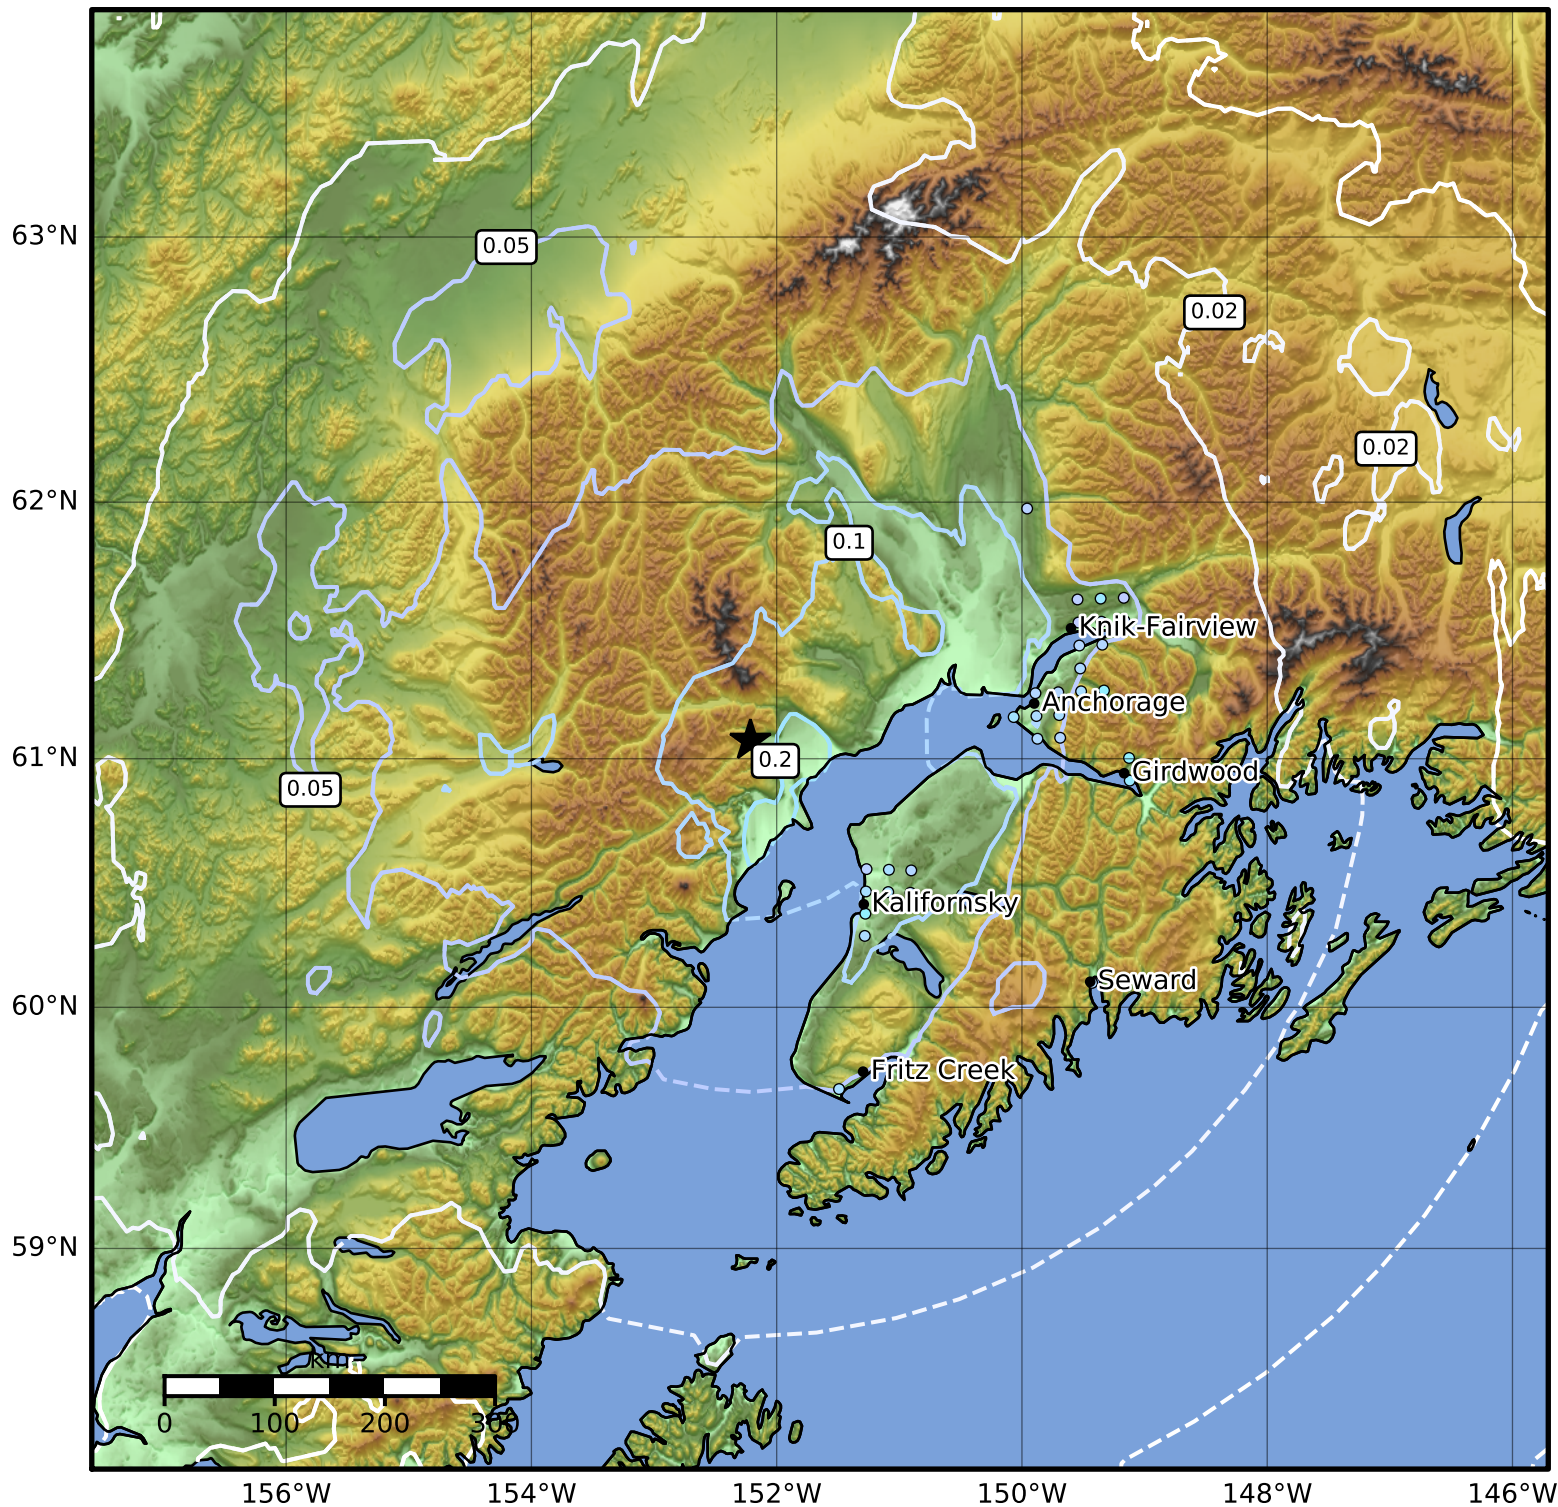

1.0 Second Peak Spectral Acceleration Map Alaska Earthquake Center
 ShakeMap: 58 km (36 miles) W of Tyonek
 Feb 02, 2023 14:48:25 UTC M5.0 N61.07 W152.21 Depth: 111.0km ID:ak0231itcv2l

SA(1.0) (%g)	0.1	0.2	0.5	1	2	5	10	20	50	100	200
--------------	-----	-----	-----	---	---	---	----	----	----	-----	-----

Scale based on Worden et al. (2012)

△ Seismic Instrument ○ Reported Intensity

★ Epicenter

Version 6: Processed 2023-02-03T22:39:16Z