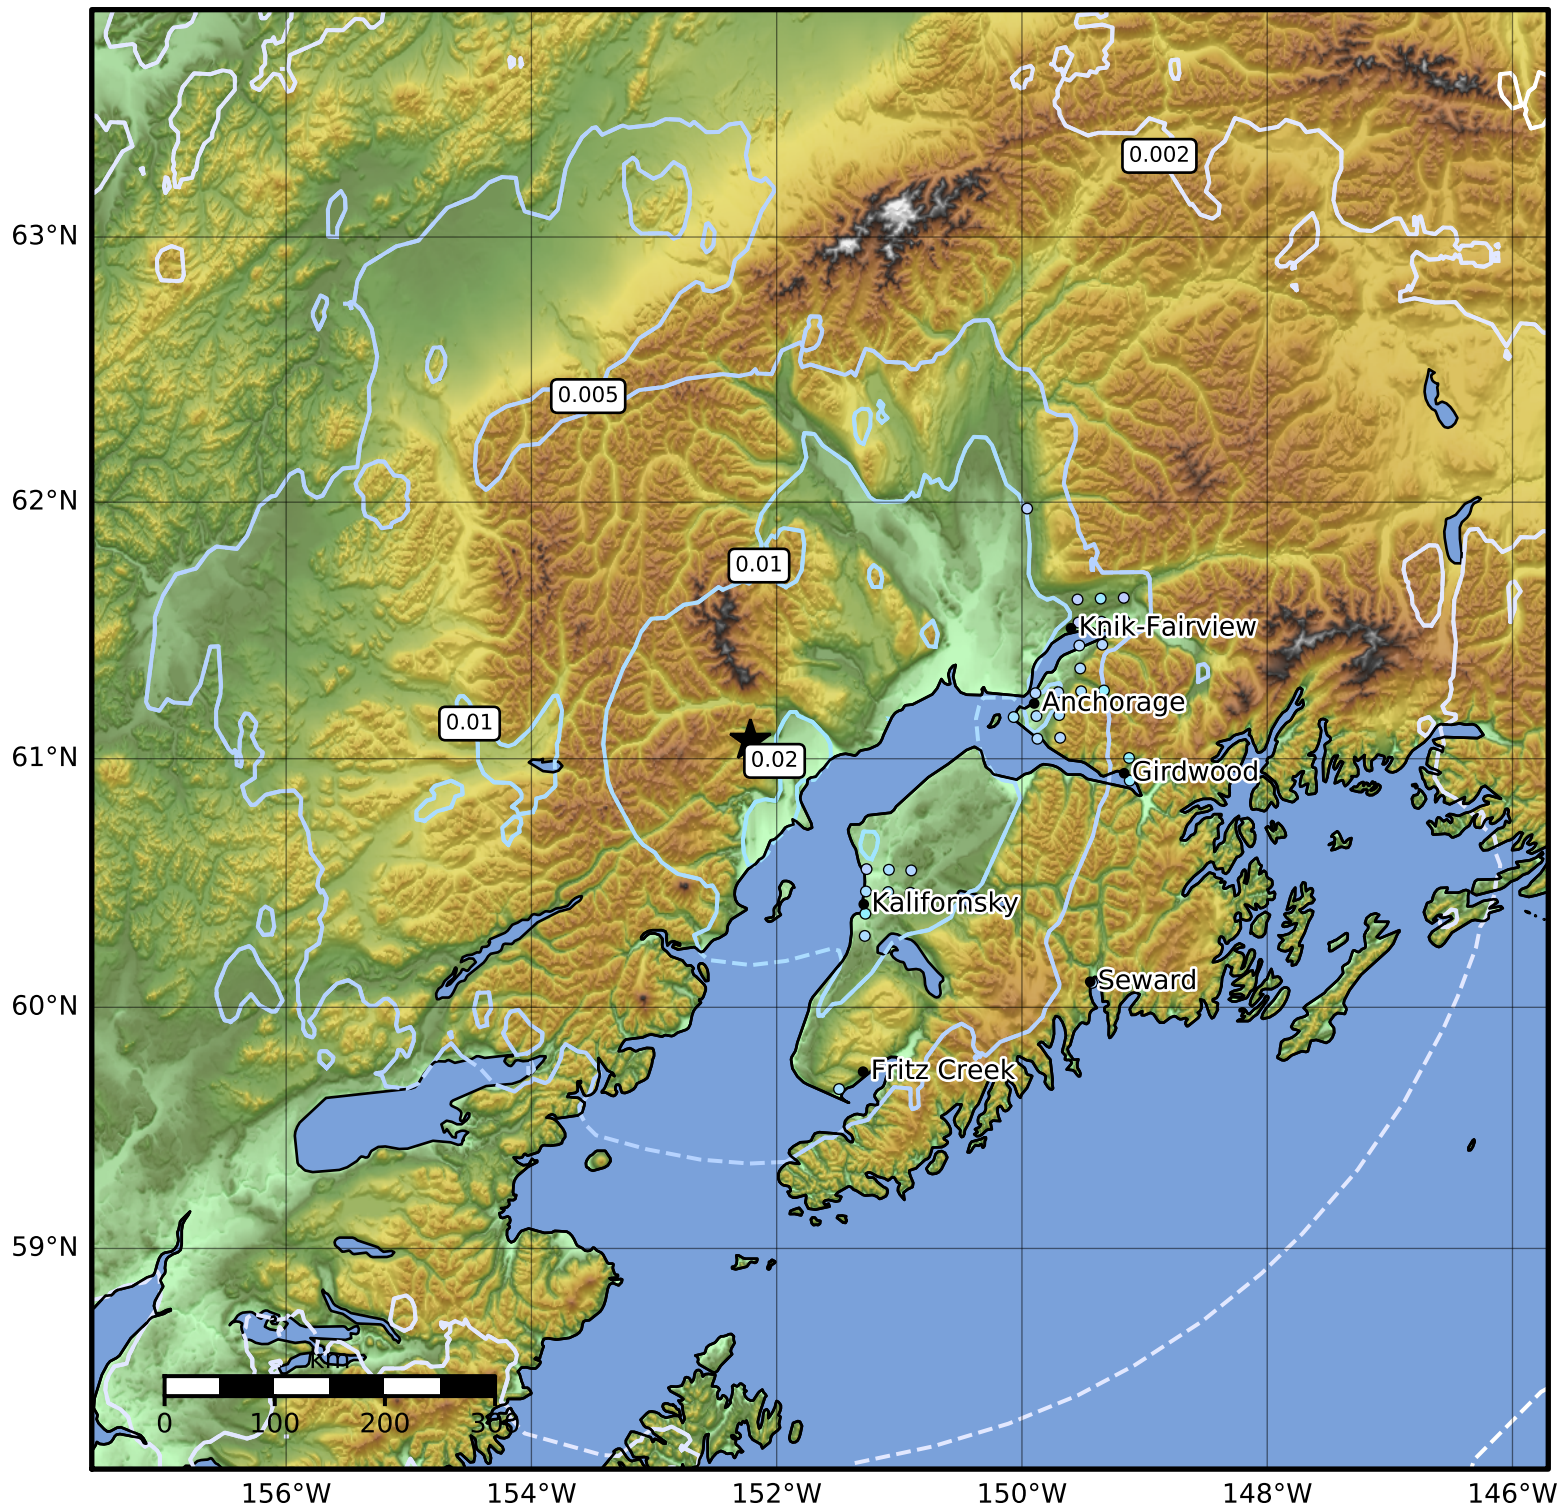

3.0 Second Peak Spectral Acceleration Map Alaska Earthquake Center  
 ShakeMap: 58 km (36 miles) W of Tyonek  
 Feb 02, 2023 14:48:25 UTC M5.0 N61.07 W152.21 Depth: 111.0km ID:ak0231itcv2l

Scale based on Worden et al. (2012)

△ Seismic Instrument    ○ Reported Intensity

★ Epicenter

Version 6: Processed 2023-02-03T22:39:16Z