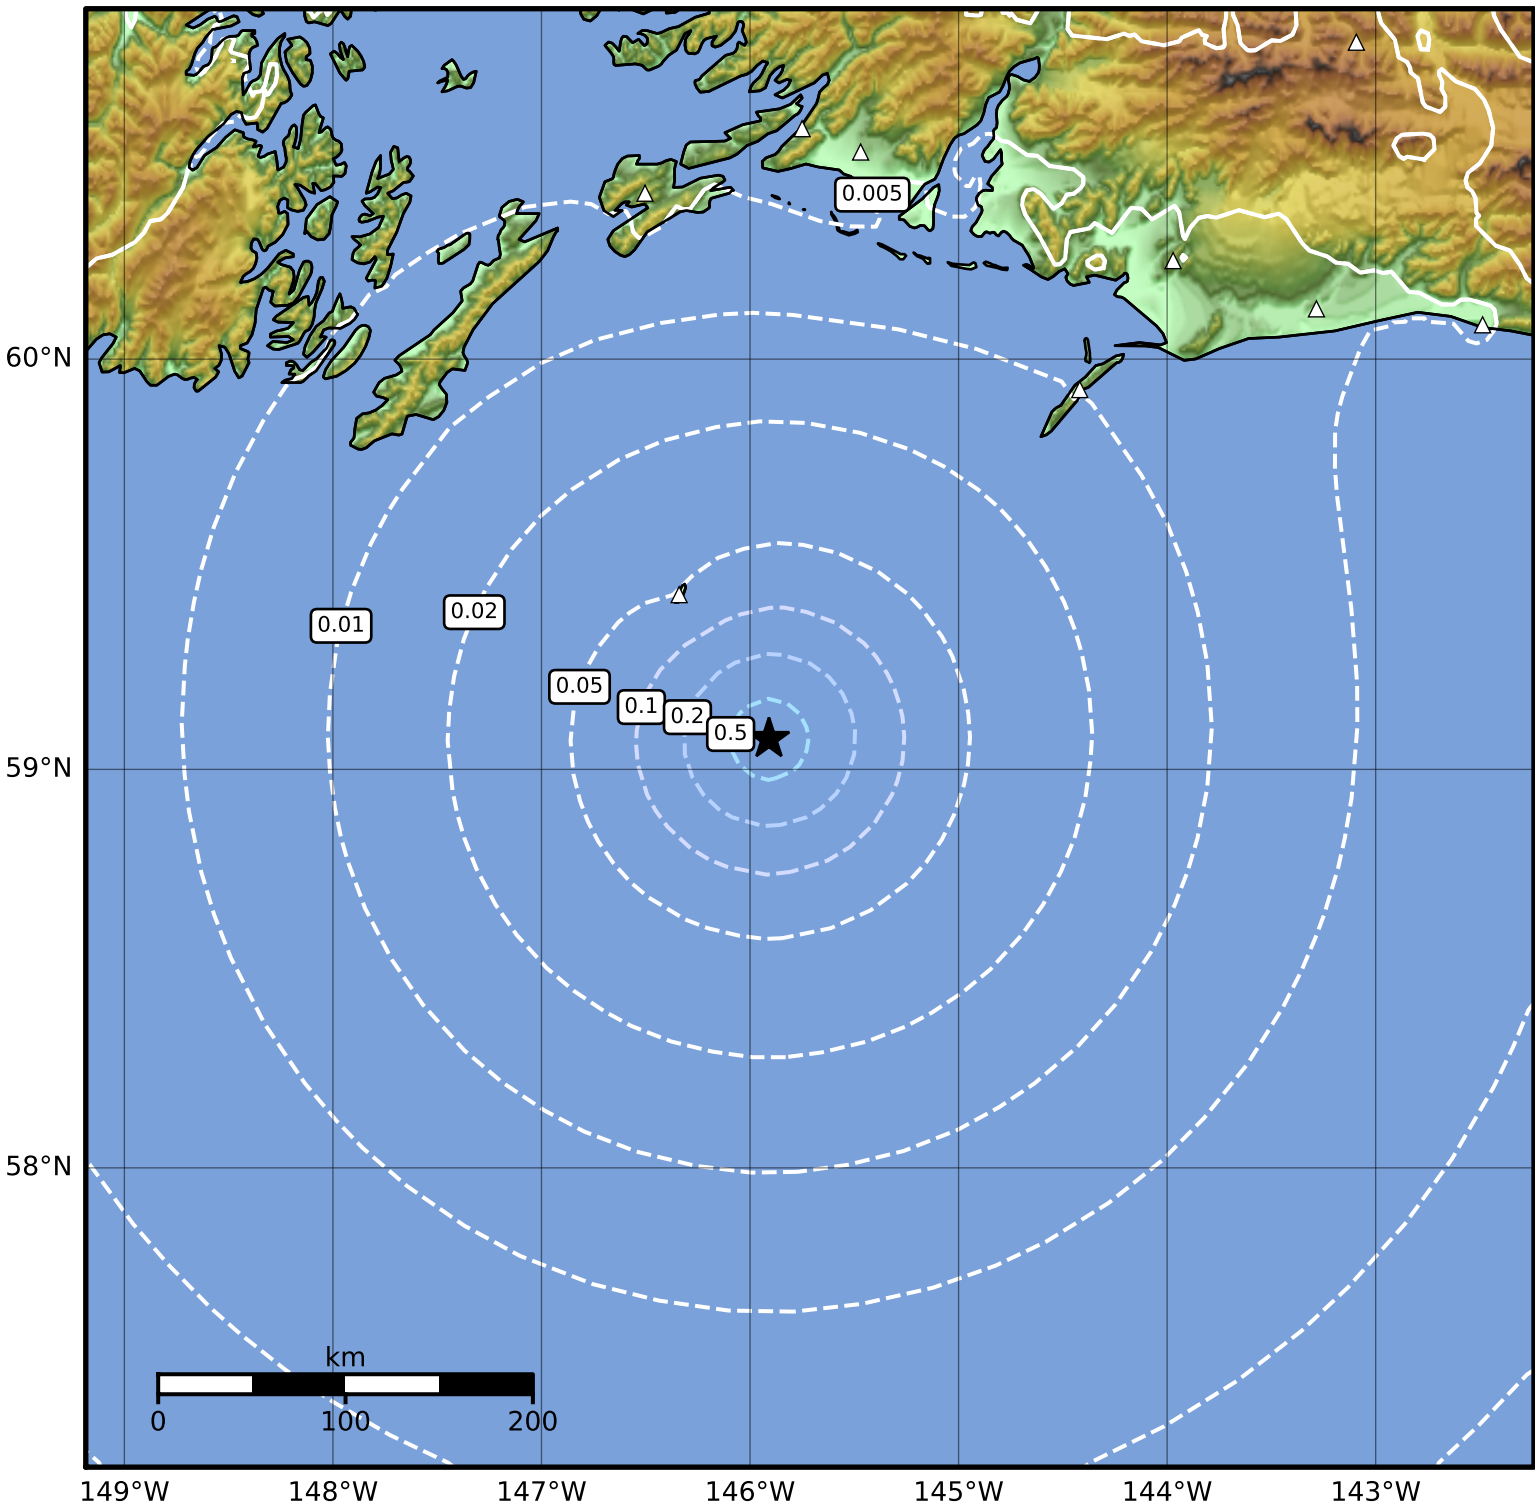

Peak Ground Acceleration Map Alaska Earthquake Center
ShakeMap: 47 km (29 miles) SSE of Middleton Island
Feb 04, 2023 19:24:38 UTC M3.5 N59.08 W145.91 Depth: 12.0km ID:ak0231m79lqk

PGA (%g)	0.1	0.2	0.5	1	2	5	10	20	50	100	200
----------	-----	-----	-----	---	---	---	----	----	----	-----	-----

Scale based on Worden et al. (2012)

△ Seismic Instrument ○ Reported Intensity

★ Epicenter

Version 2: Processed 2023-02-04T20:11:58Z