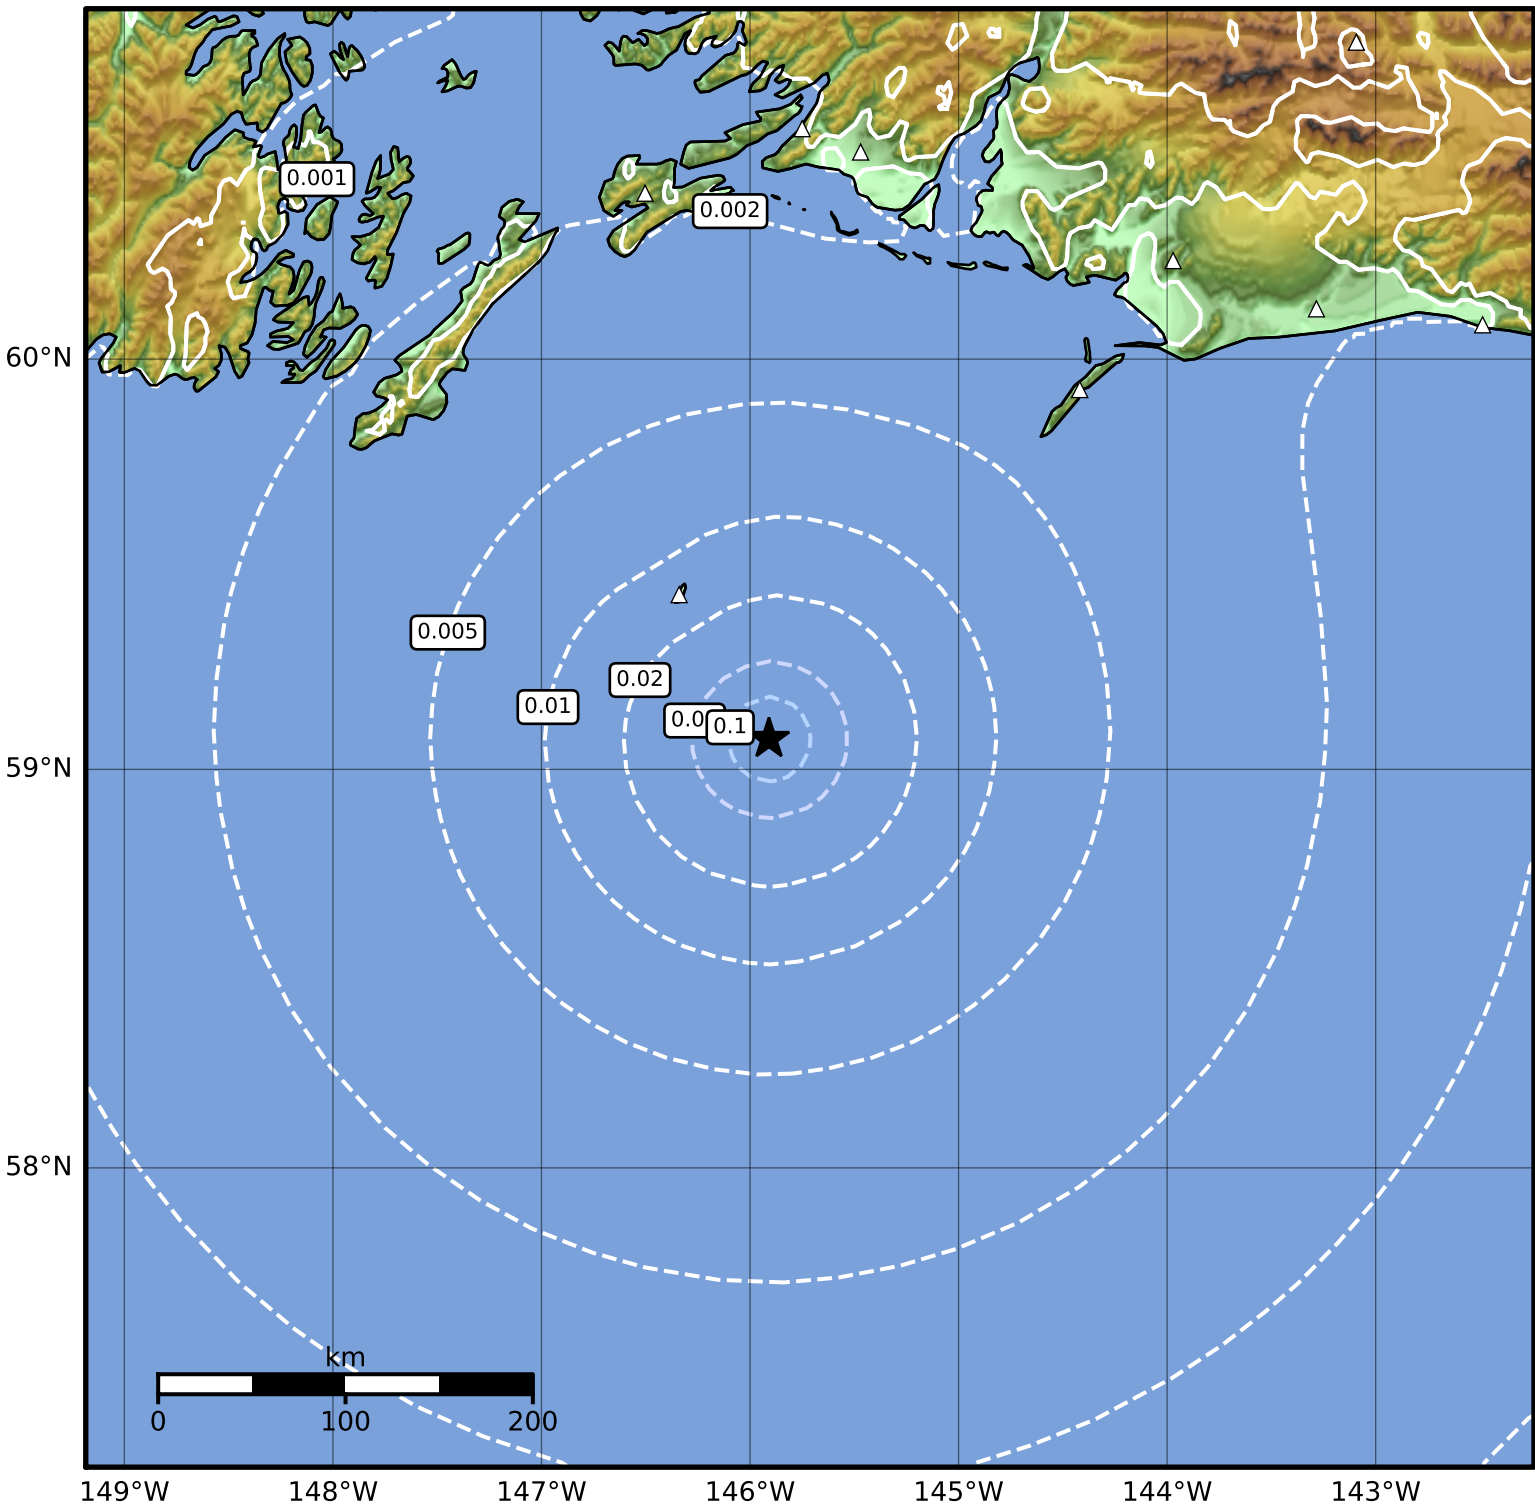

Peak Ground Velocity Map Alaska Earthquake Center
ShakeMap: 47 km (29 miles) SSE of Middleton Island
Feb 04, 2023 19:24:38 UTC M3.5 N59.08 W145.91 Depth: 12.0km ID:ak0231m79lqk

PGV (cm/s)	0.1	0.2	0.5	1	2	5	10	20	50	100	200
------------	-----	-----	-----	---	---	---	----	----	----	-----	-----

Scale based on Worden et al. (2012)

△ Seismic Instrument ○ Reported Intensity

★ Epicenter

Version 2: Processed 2023-02-04T20:11:58Z