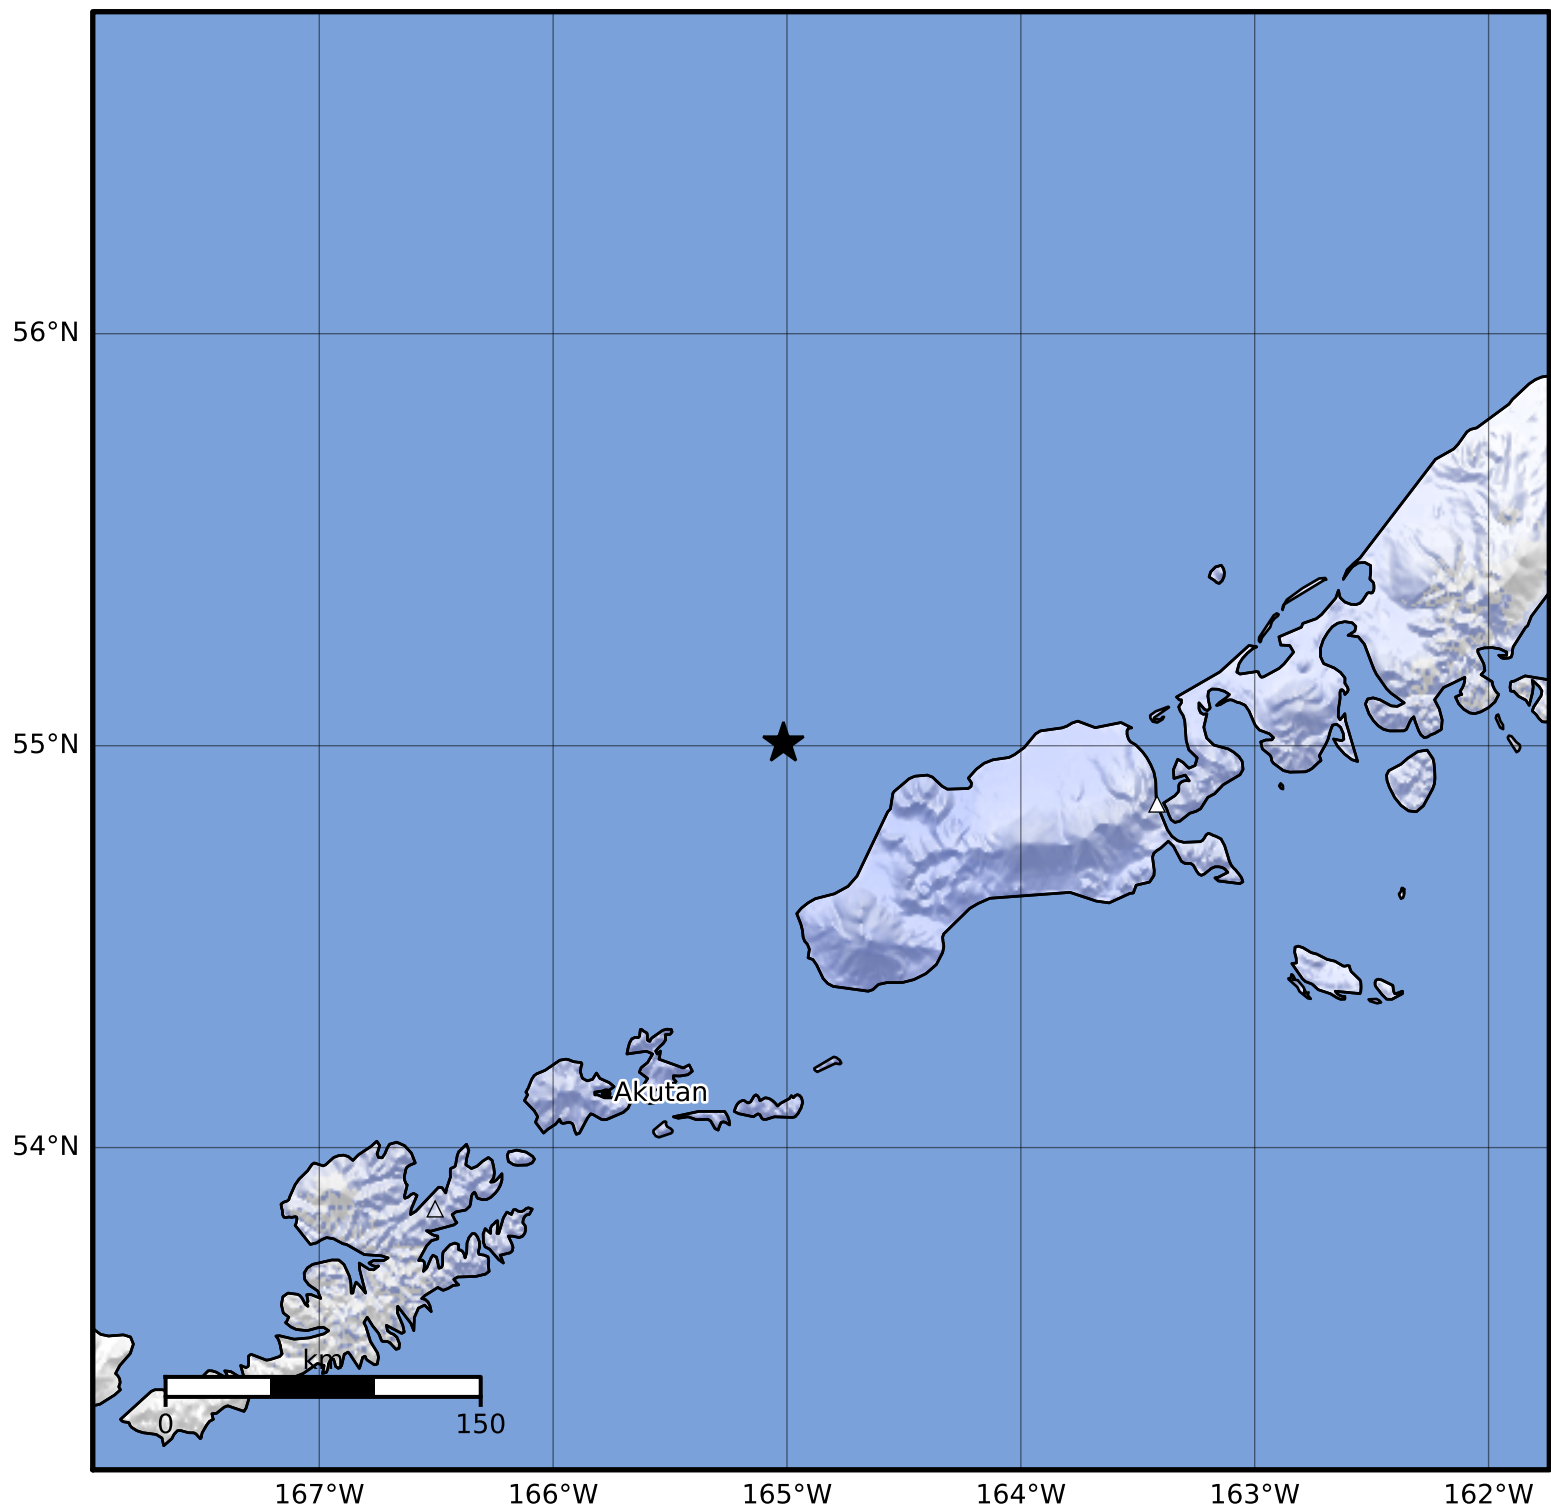

Macroseismic Intensity Map Alaska Earthquake Center
 ShakeMap: 104 km (65 miles) W of False Pass
 Feb 05, 2023 22:42:59 UTC M4.5 N55.01 W165.02 Depth: 236.8km ID:ak0231nwp2no

SHAKING	Not felt	Weak	Light	Moderate	Strong	Very strong	Severe	Violent	Extreme
DAMAGE	None	None	None	Very light	Light	Moderate	Moderate/heavy	Heavy	Very heavy
PGA(%g)	<0.0464	0.297	2.76	6.2	11.5	21.5	40.1	74.7	>139
PGV(cm/s)	<0.0215	0.135	1.41	4.65	9.64	20	41.4	85.8	>178
INTENSITY	I	II-III	IV	V	VI	VII	VIII	IX	X+

Scale based on Worden et al. (2012)

Version 1: Processed 2023-02-05T22:47:11Z

△ Seismic Instrument ○ Reported Intensity

★ Epicenter