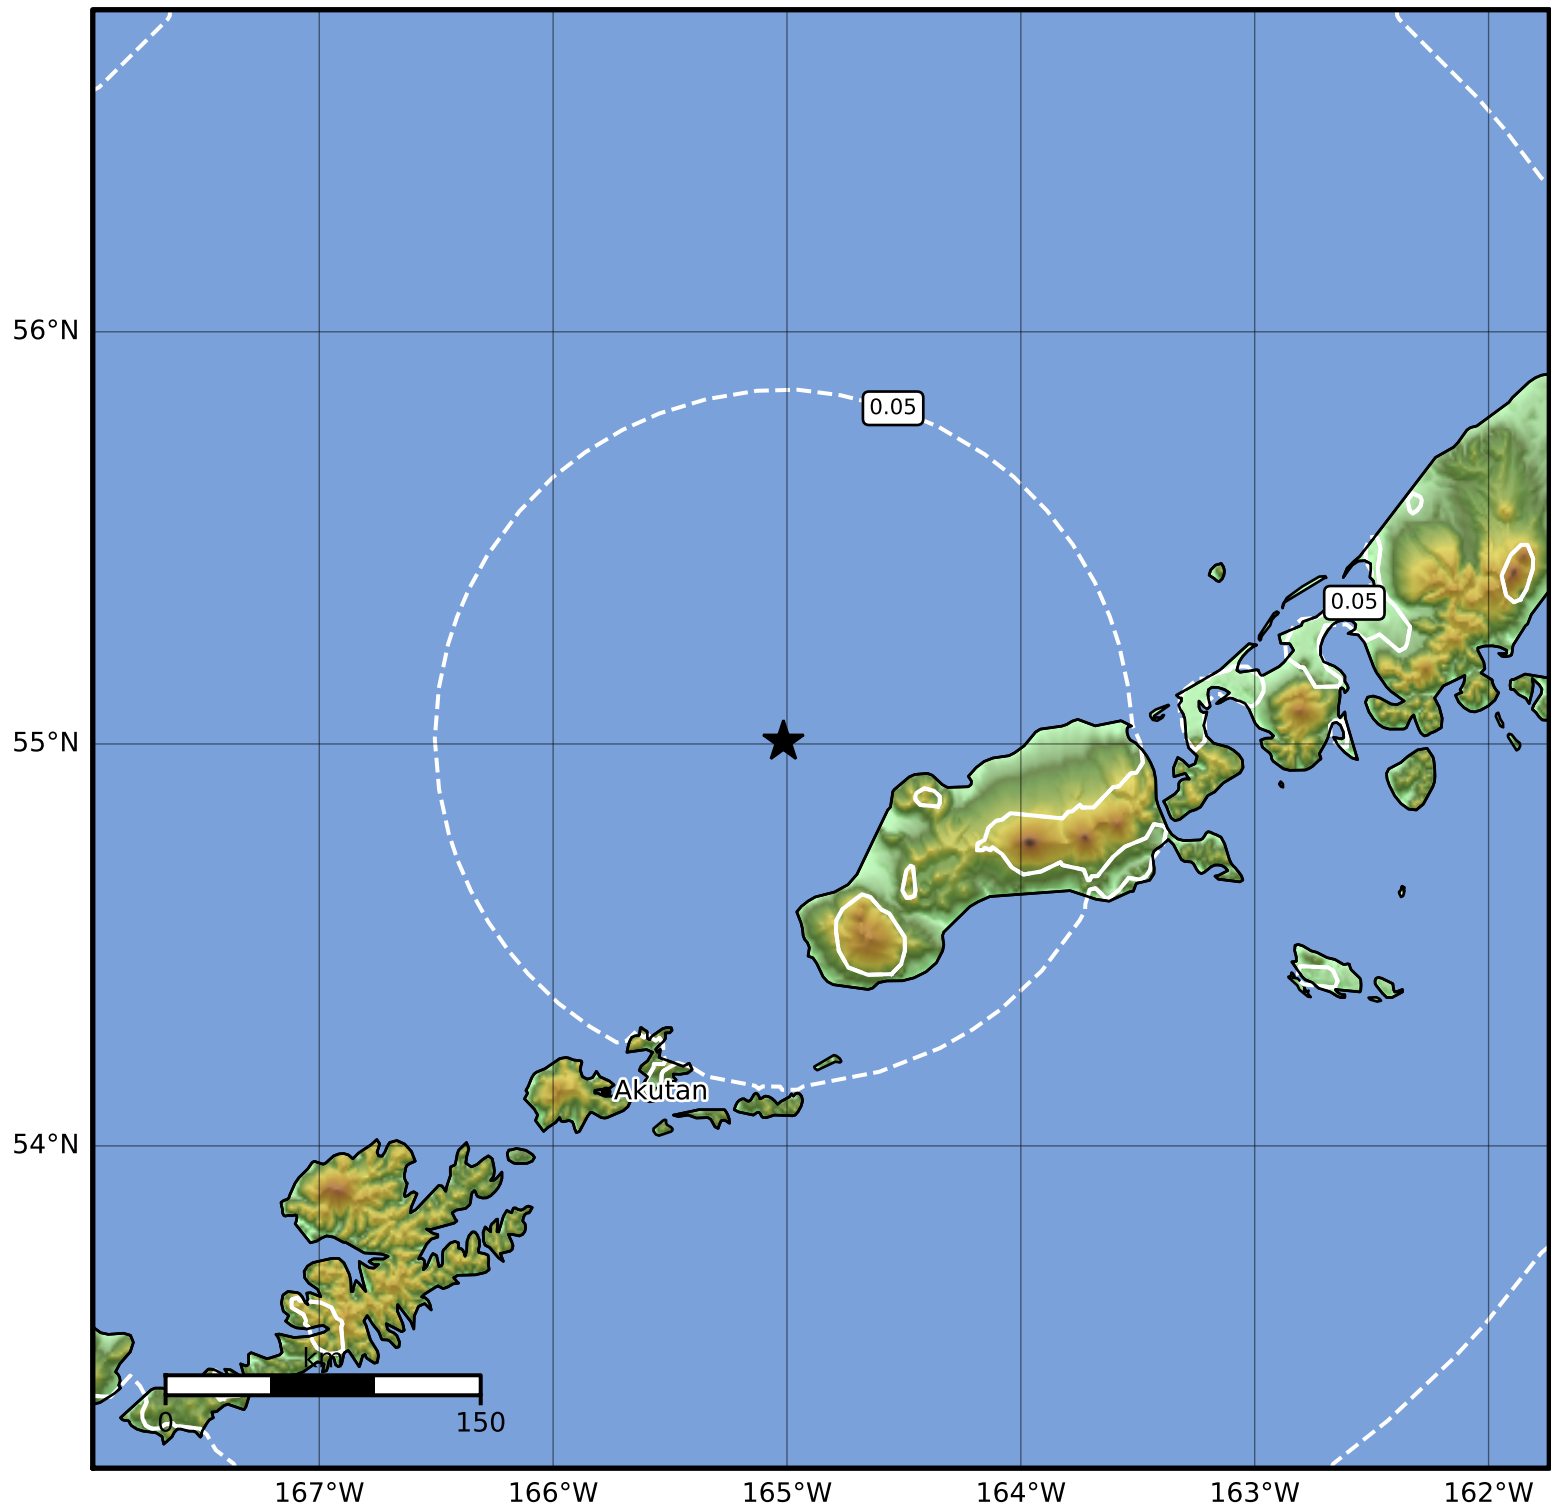

0.3 Second Peak Spectral Acceleration Map Alaska Earthquake Center
 ShakeMap: 104 km (65 miles) W of False Pass
 Feb 05, 2023 22:42:59 UTC M4.5 N55.01 W165.02 Depth: 236.8km ID:ak0231nwp2no

SA(0.3) (%g)	0.1	0.2	0.5	1	2	5	10	20	50	100	200
--------------	-----	-----	-----	---	---	---	----	----	----	-----	-----

Scale based on Worden et al. (2012)

Version 1: Processed 2023-02-05T22:47:11Z

△ Seismic Instrument ○ Reported Intensity

★ Epicenter