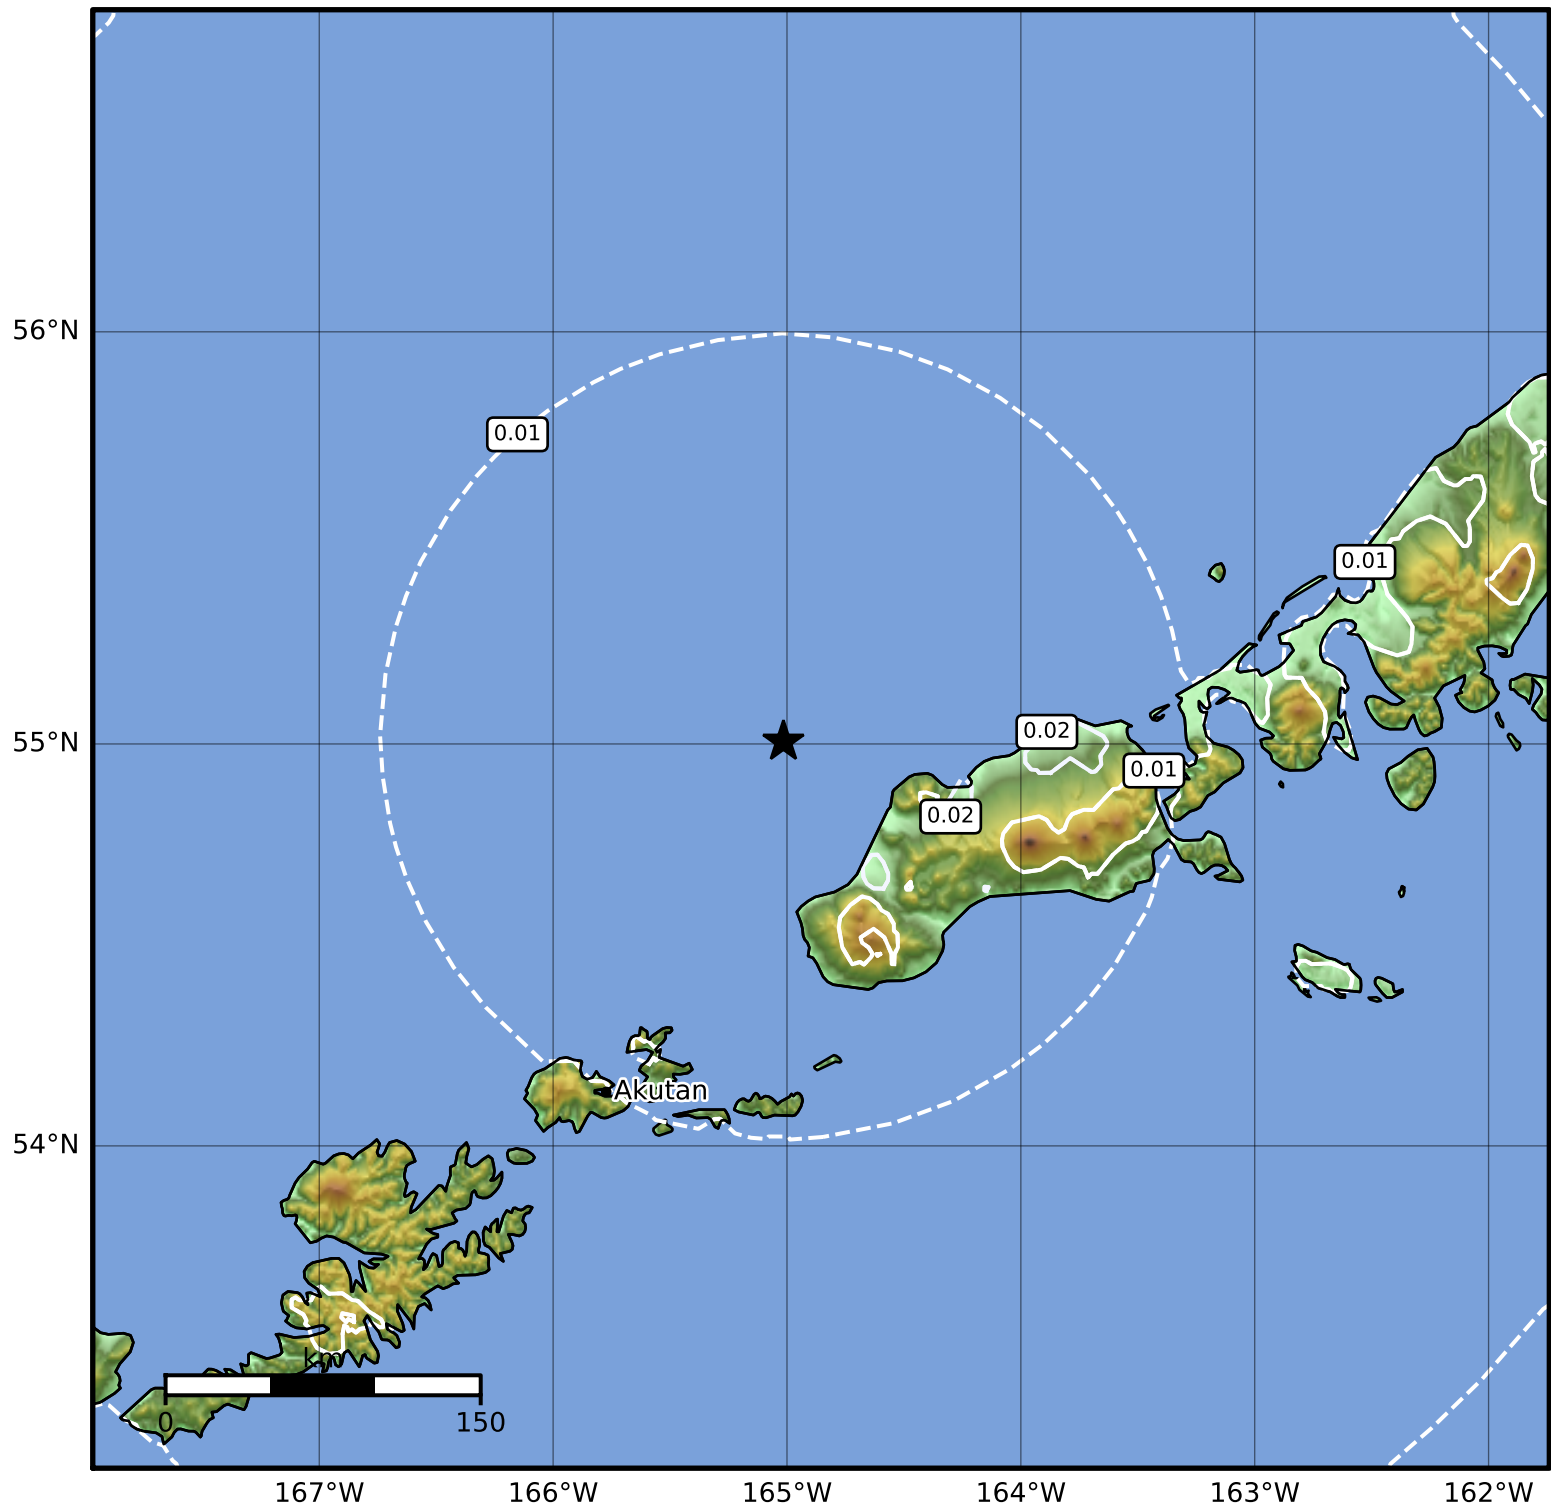

1.0 Second Peak Spectral Acceleration Map Alaska Earthquake Center  
 ShakeMap: 104 km (65 miles) W of False Pass  
 Feb 05, 2023 22:42:59 UTC M4.5 N55.01 W165.02 Depth: 236.8km ID:ak0231nwp2no

SA(1.0) (%g)	0.1	0.2	0.5	1	2	5	10	20	50	100	200
--------------	-----	-----	-----	---	---	---	----	----	----	-----	-----

Scale based on Worden et al. (2012)

Version 1: Processed 2023-02-05T22:47:11Z

△ Seismic Instrument    ○ Reported Intensity

★ Epicenter