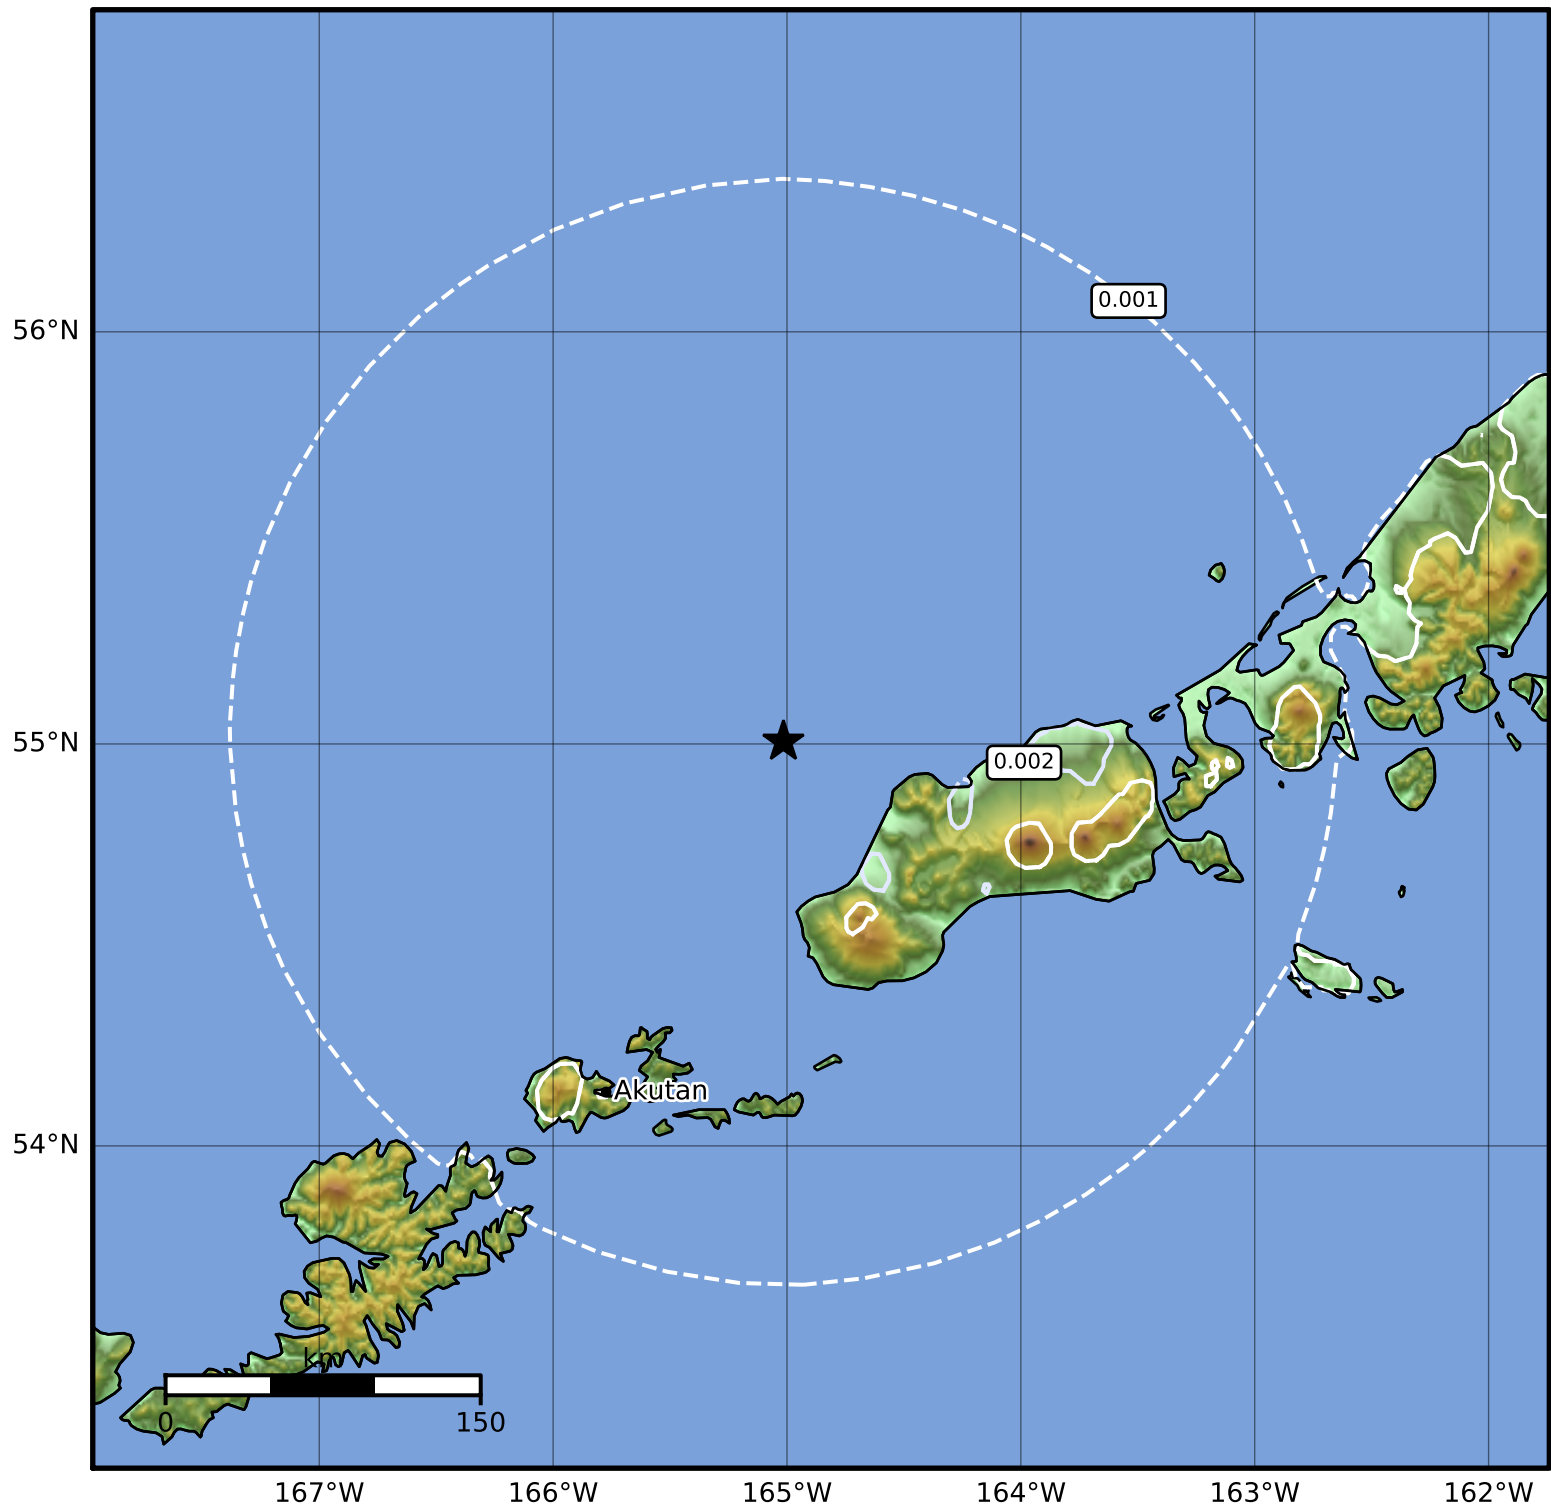

3.0 Second Peak Spectral Acceleration Map Alaska Earthquake Center
 ShakeMap: 104 km (65 miles) W of False Pass
 Feb 05, 2023 22:42:59 UTC M4.5 N55.01 W165.02 Depth: 236.8km ID:ak0231nwp2no

SA(3.0) (%g)	0.1	0.2	0.5	1	2	5	10	20	50
--------------	-----	-----	-----	---	---	---	----	----	----

Scale based on Worden et al. (2012)

Version 1: Processed 2023-02-05T22:47:11Z

△ Seismic Instrument ○ Reported Intensity

★ Epicenter