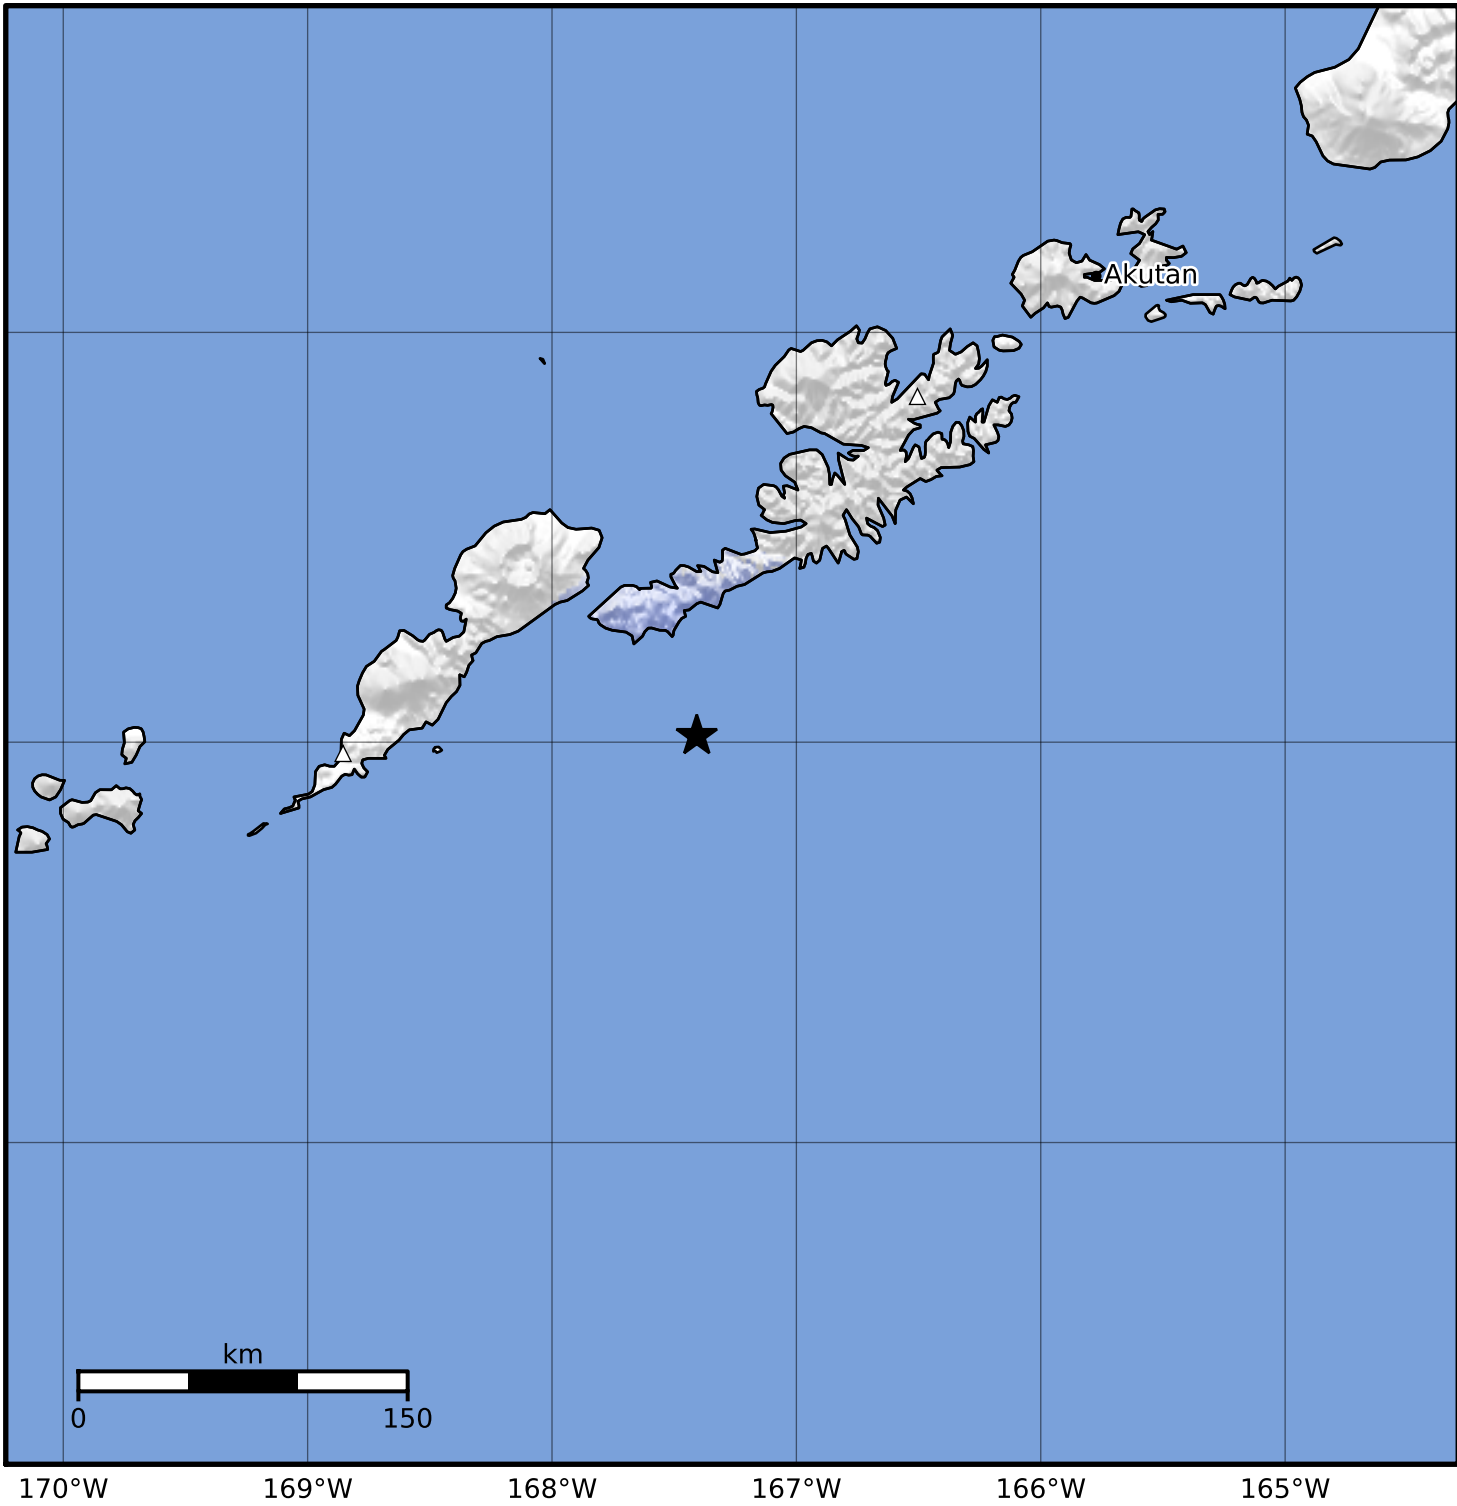

Macroseismic Intensity Map Alaska Earthquake Center
 ShakeMap: 98 km (61 miles) E of Nikolski
 Feb 06, 2023 01:04:47 UTC M3.6 N53.02 W167.41 Depth: 15.3km ID:ak0231p7i8i6

SHAKING	Not felt	Weak	Light	Moderate	Strong	Very strong	Severe	Violent	Extreme
DAMAGE	None	None	None	Very light	Light	Moderate	Moderate/heavy	Heavy	Very heavy
PGA(%g)	<0.0464	0.297	2.76	6.2	11.5	21.5	40.1	74.7	>139
PGV(cm/s)	<0.0215	0.135	1.41	4.65	9.64	20	41.4	85.8	>178
INTENSITY	I	II-III	IV	V	VI	VII	VIII	IX	X+

Scale based on Worden et al. (2012)

Version 2: Processed 2023-02-06T04:01:12Z

△ Seismic Instrument ○ Reported Intensity

★ Epicenter