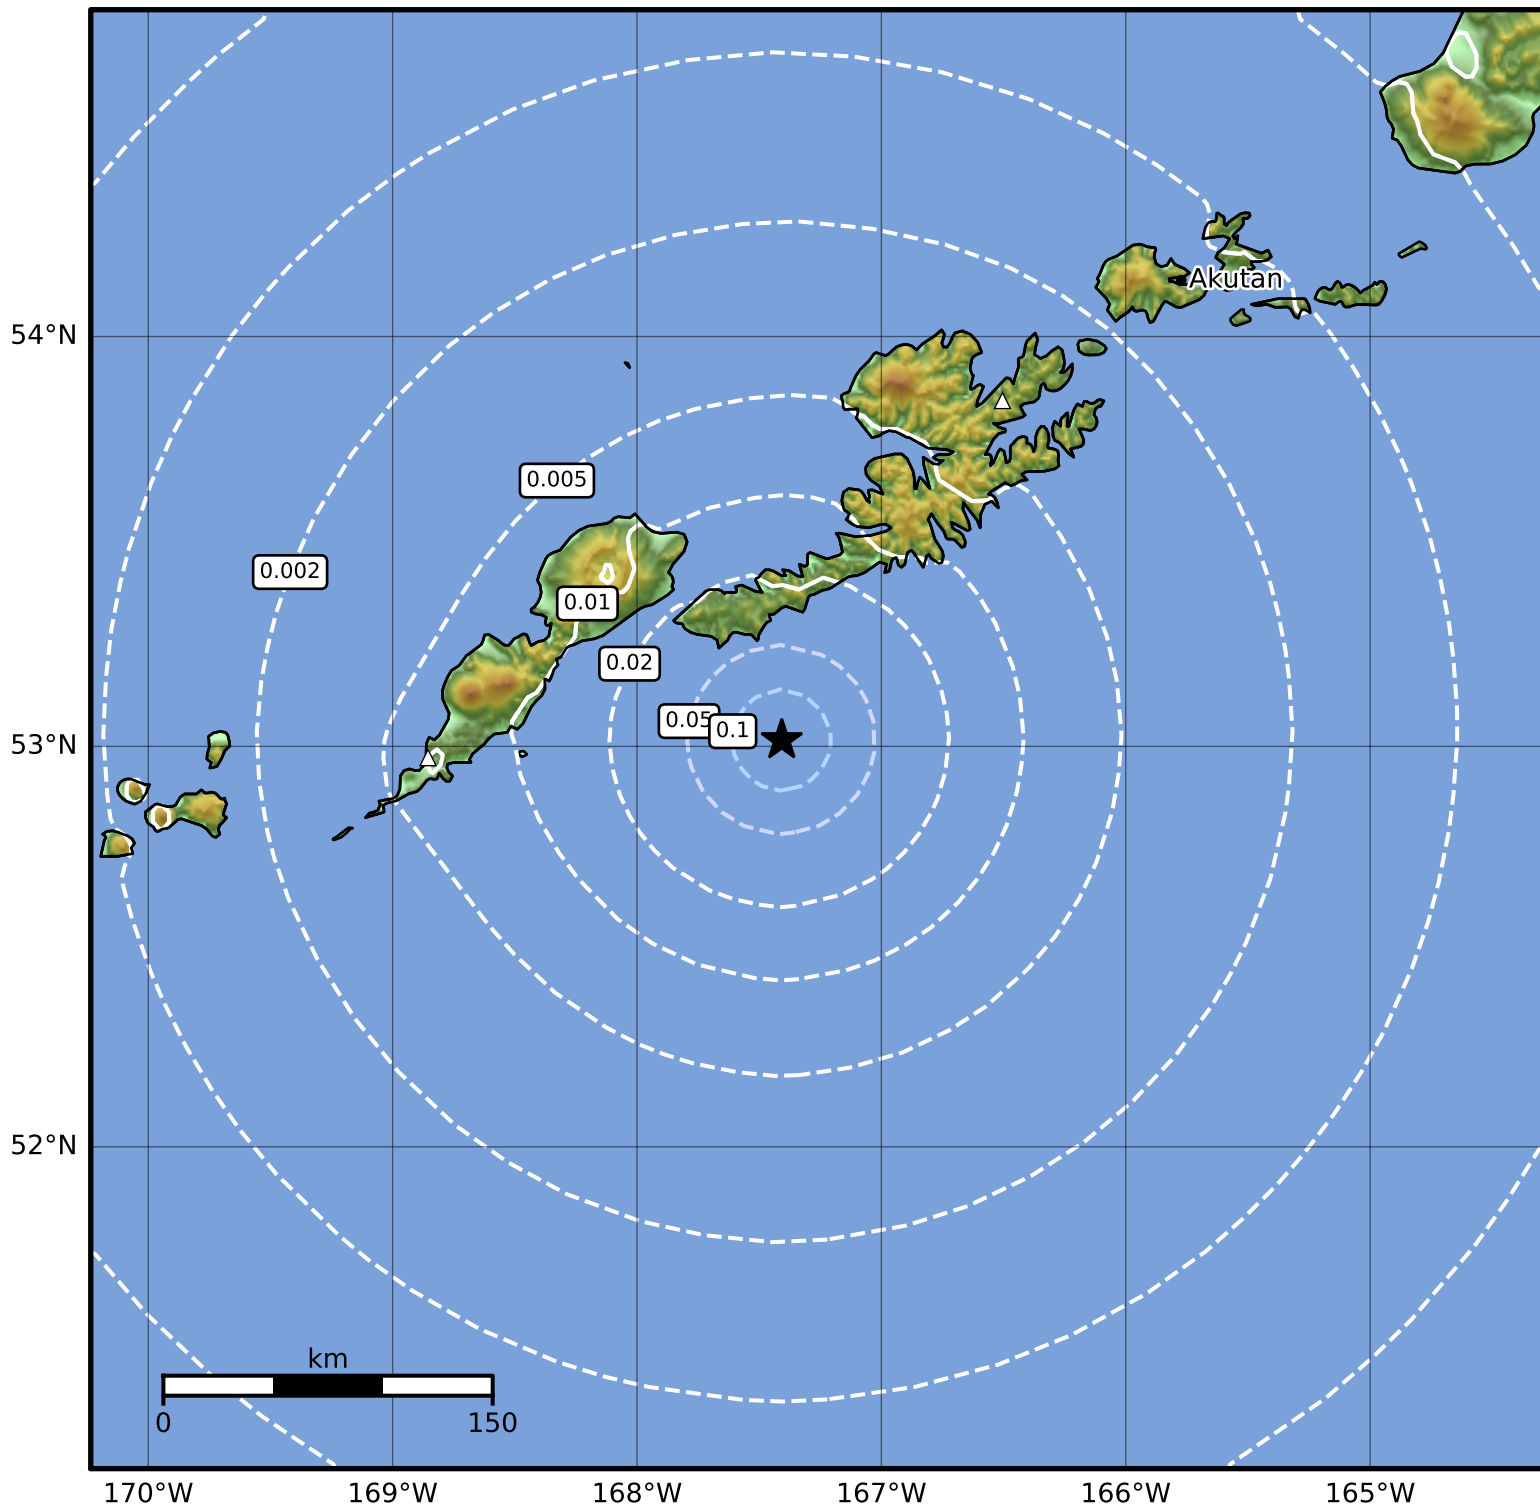

Peak Ground Velocity Map Alaska Earthquake Center
ShakeMap: 98 km (61 miles) E of Nikolski
Feb 06, 2023 01:04:47 UTC M3.6 N53.02 W167.41 Depth: 15.3km ID:ak0231p7i8i6

Scale based on Worden et al. (2012)

Version 2: Processed 2023-02-06T04:01:12Z

△ Seismic Instrument ○ Reported Intensity

★ Epicenter