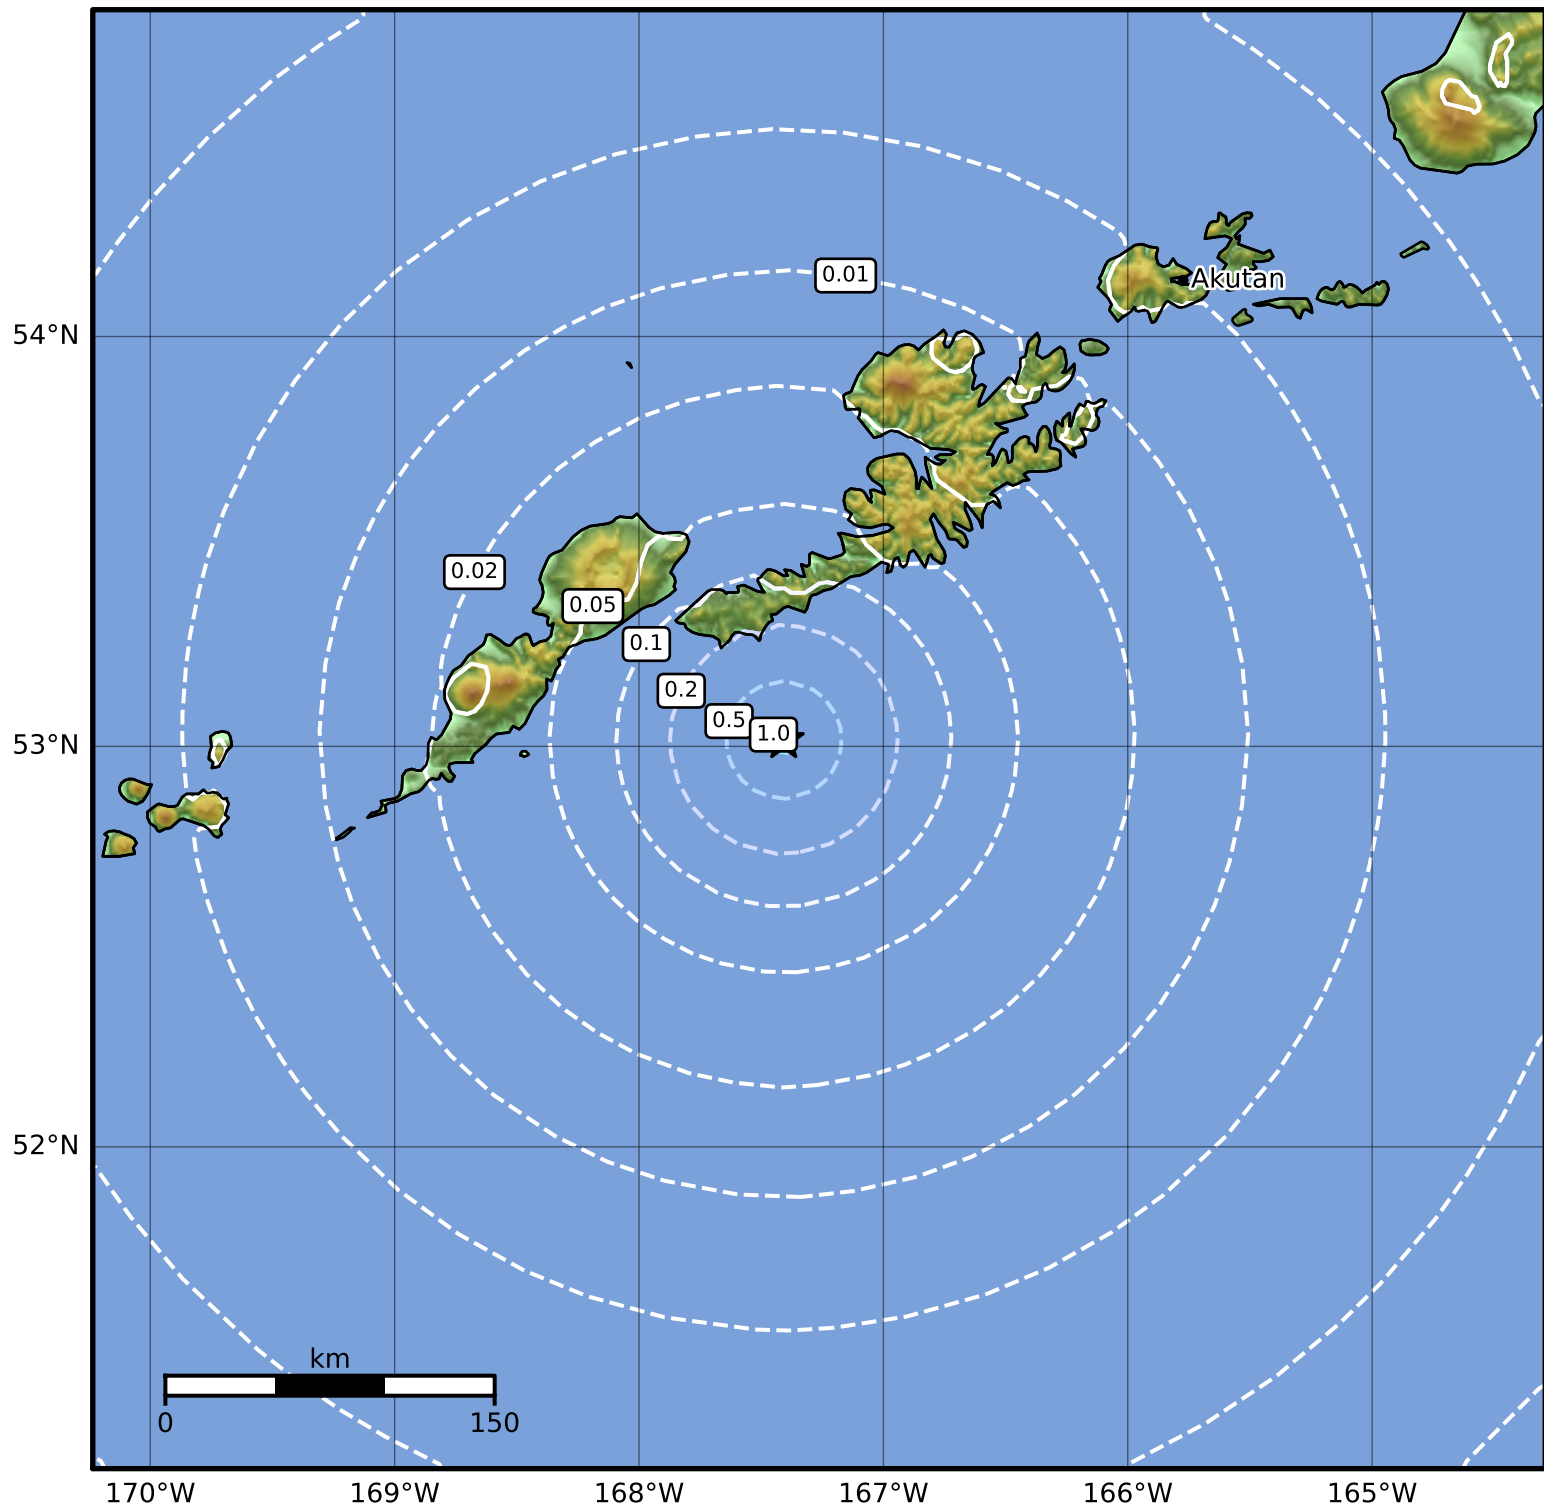

0.3 Second Peak Spectral Acceleration Map Alaska Earthquake Center  
 ShakeMap: 98 km (61 miles) E of Nikolski  
 Feb 06, 2023 01:04:47 UTC M3.6 N53.02 W167.41 Depth: 15.3km ID:ak0231p7i8i6

SA(0.3) (%g)	0.1	0.2	0.5	1	2	5	10	20	50	100	200
--------------	-----	-----	-----	---	---	---	----	----	----	-----	-----

Scale based on Worden et al. (2012)

Version 2: Processed 2023-02-06T04:01:12Z

△ Seismic Instrument ○ Reported Intensity

★ Epicenter