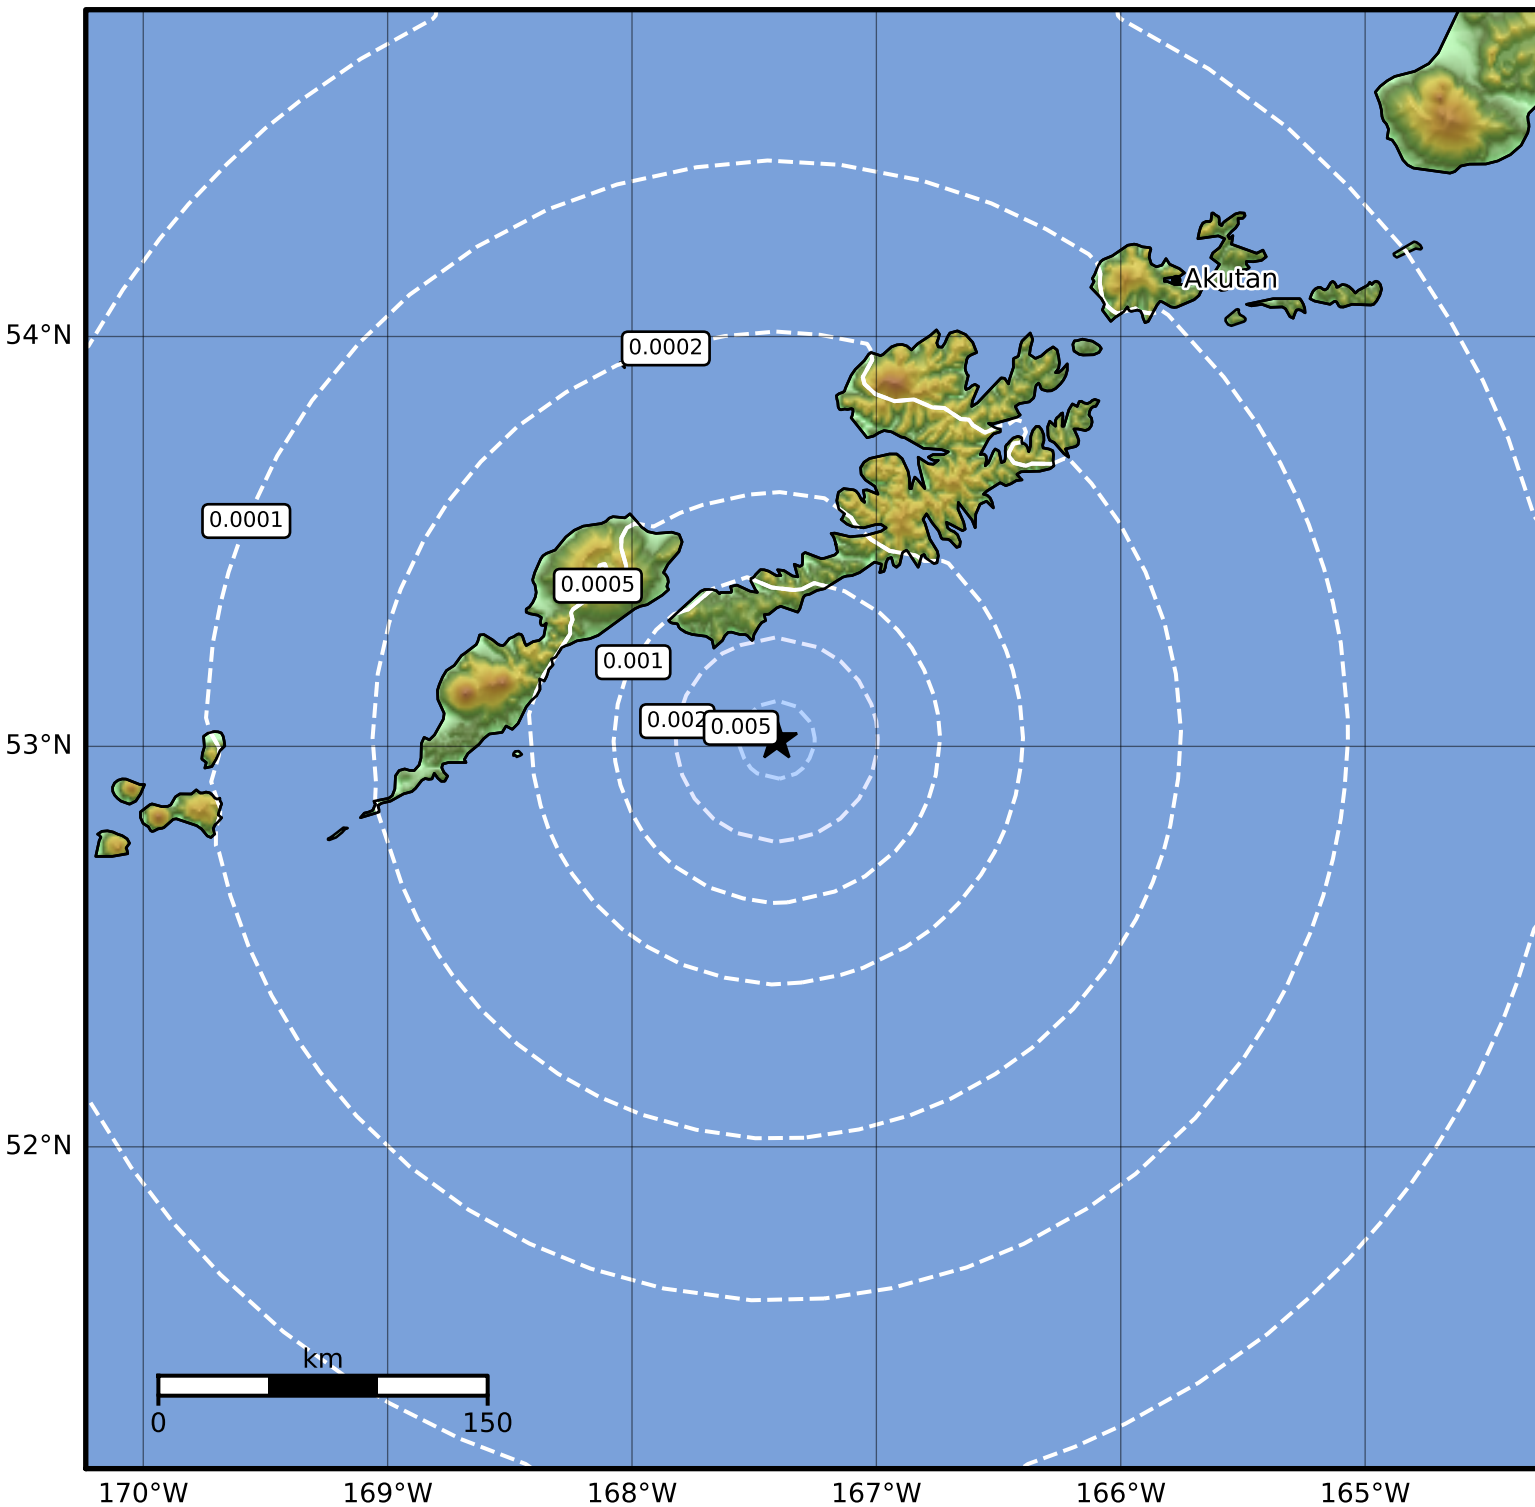

3.0 Second Peak Spectral Acceleration Map Alaska Earthquake Center  
 ShakeMap: 98 km (61 miles) E of Nikolski  
 Feb 06, 2023 01:04:47 UTC M3.6 N53.02 W167.41 Depth: 15.3km ID:ak0231p7i8i6

Scale based on Worden et al. (2012)

Version 2: Processed 2023-02-06T04:01:12Z

△ Seismic Instrument ○ Reported Intensity

★ Epicenter