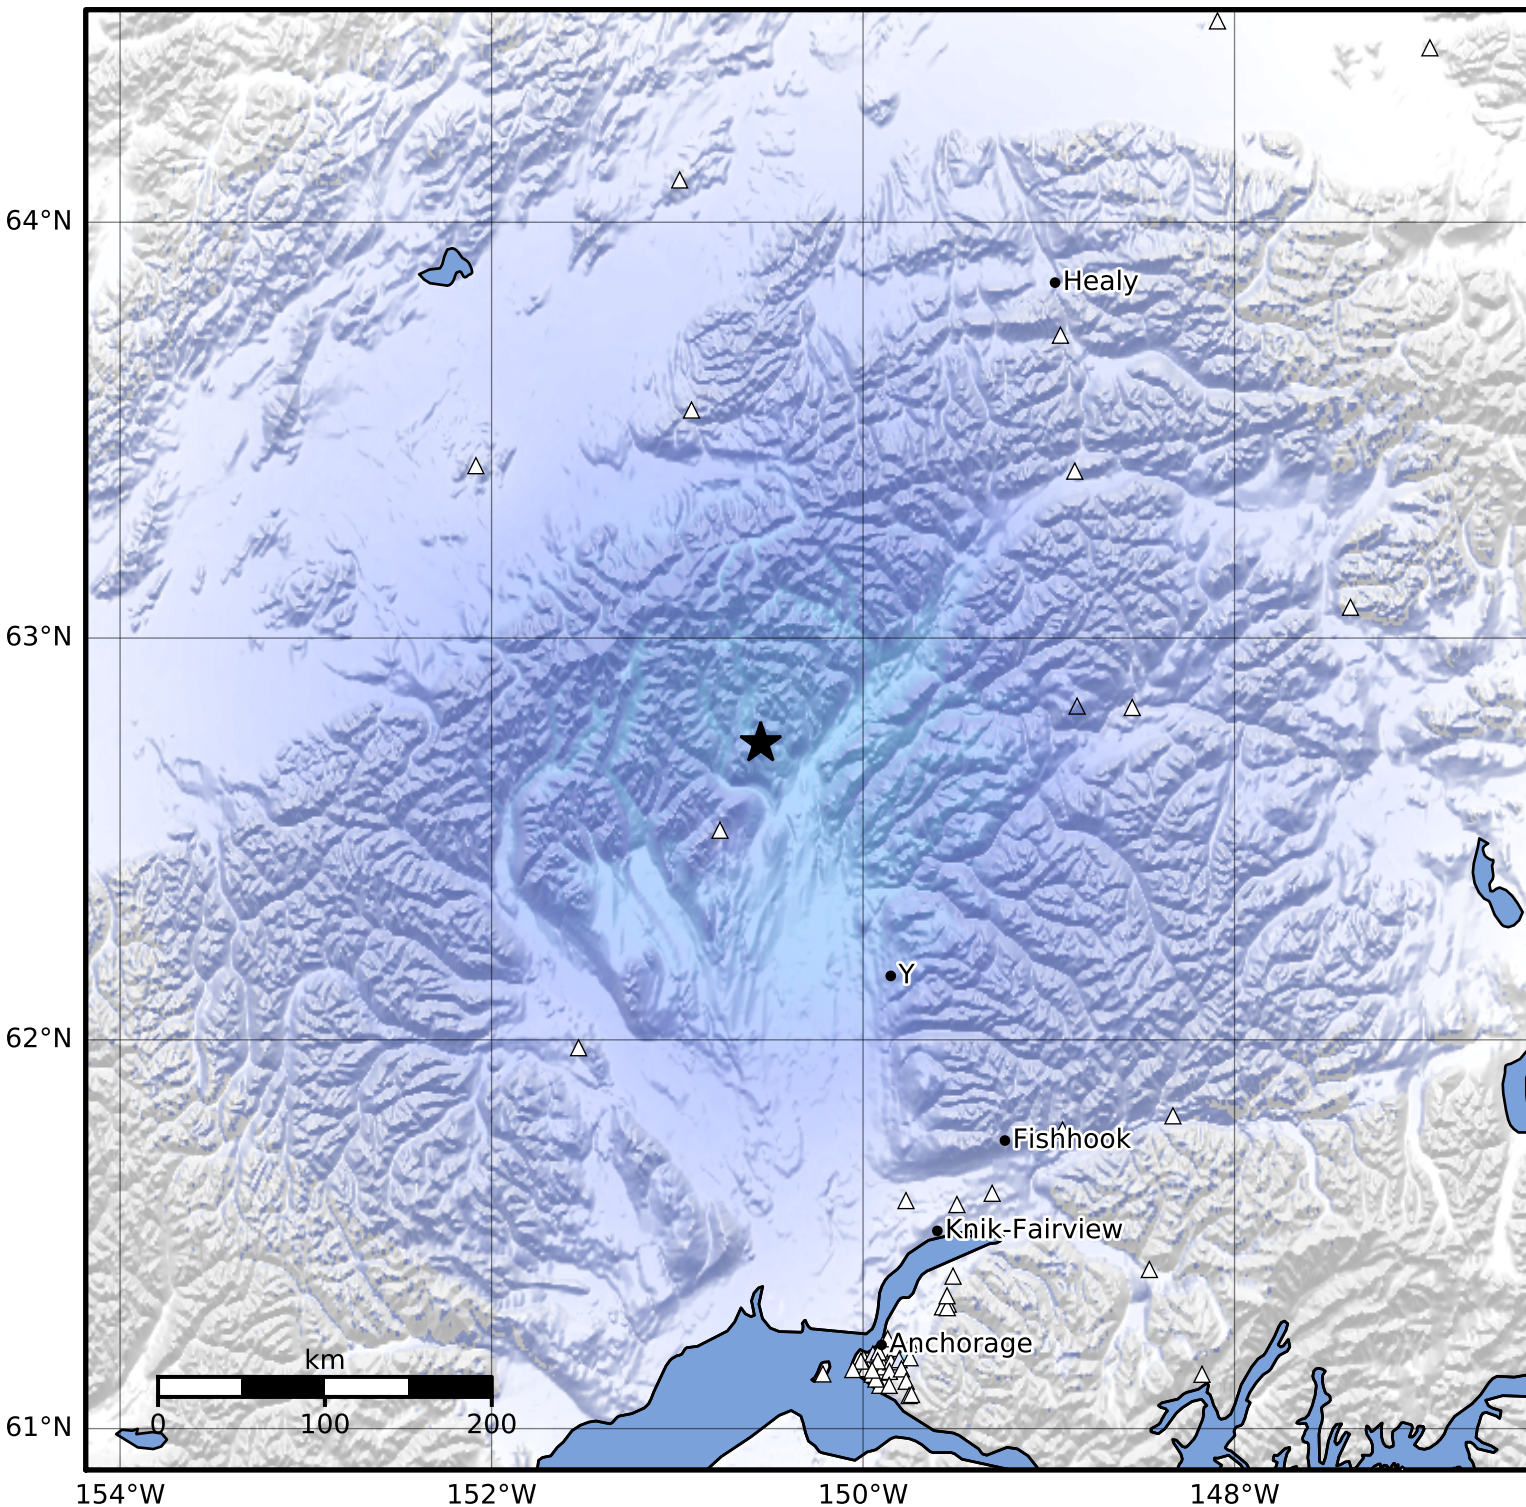

Macroseismic Intensity Map Alaska Earthquake Center
 ShakeMap: 52 km (32 miles) NNW of Talkeetna
 Feb 16, 2023 02:35:55 UTC M3.6 N62.74 W150.55 Depth: 87.6km ID:ak02325rnsk

SHAKING	Not felt	Weak	Light	Moderate	Strong	Very strong	Severe	Violent	Extreme
DAMAGE	None	None	None	Very light	Light	Moderate	Moderate/heavy	Heavy	Very heavy
PGA(%g)	<0.0464	0.297	2.76	6.2	11.5	21.5	40.1	74.7	>139
PGV(cm/s)	<0.0215	0.135	1.41	4.65	9.64	20	41.4	85.8	>178
INTENSITY	I	II-III	IV	V	VI	VII	VIII	IX	X+

Scale based on Worden et al. (2012)

△ Seismic Instrument ○ Reported Intensity

★ Epicenter

Version 1: Processed 2023-02-16T07:26:48Z