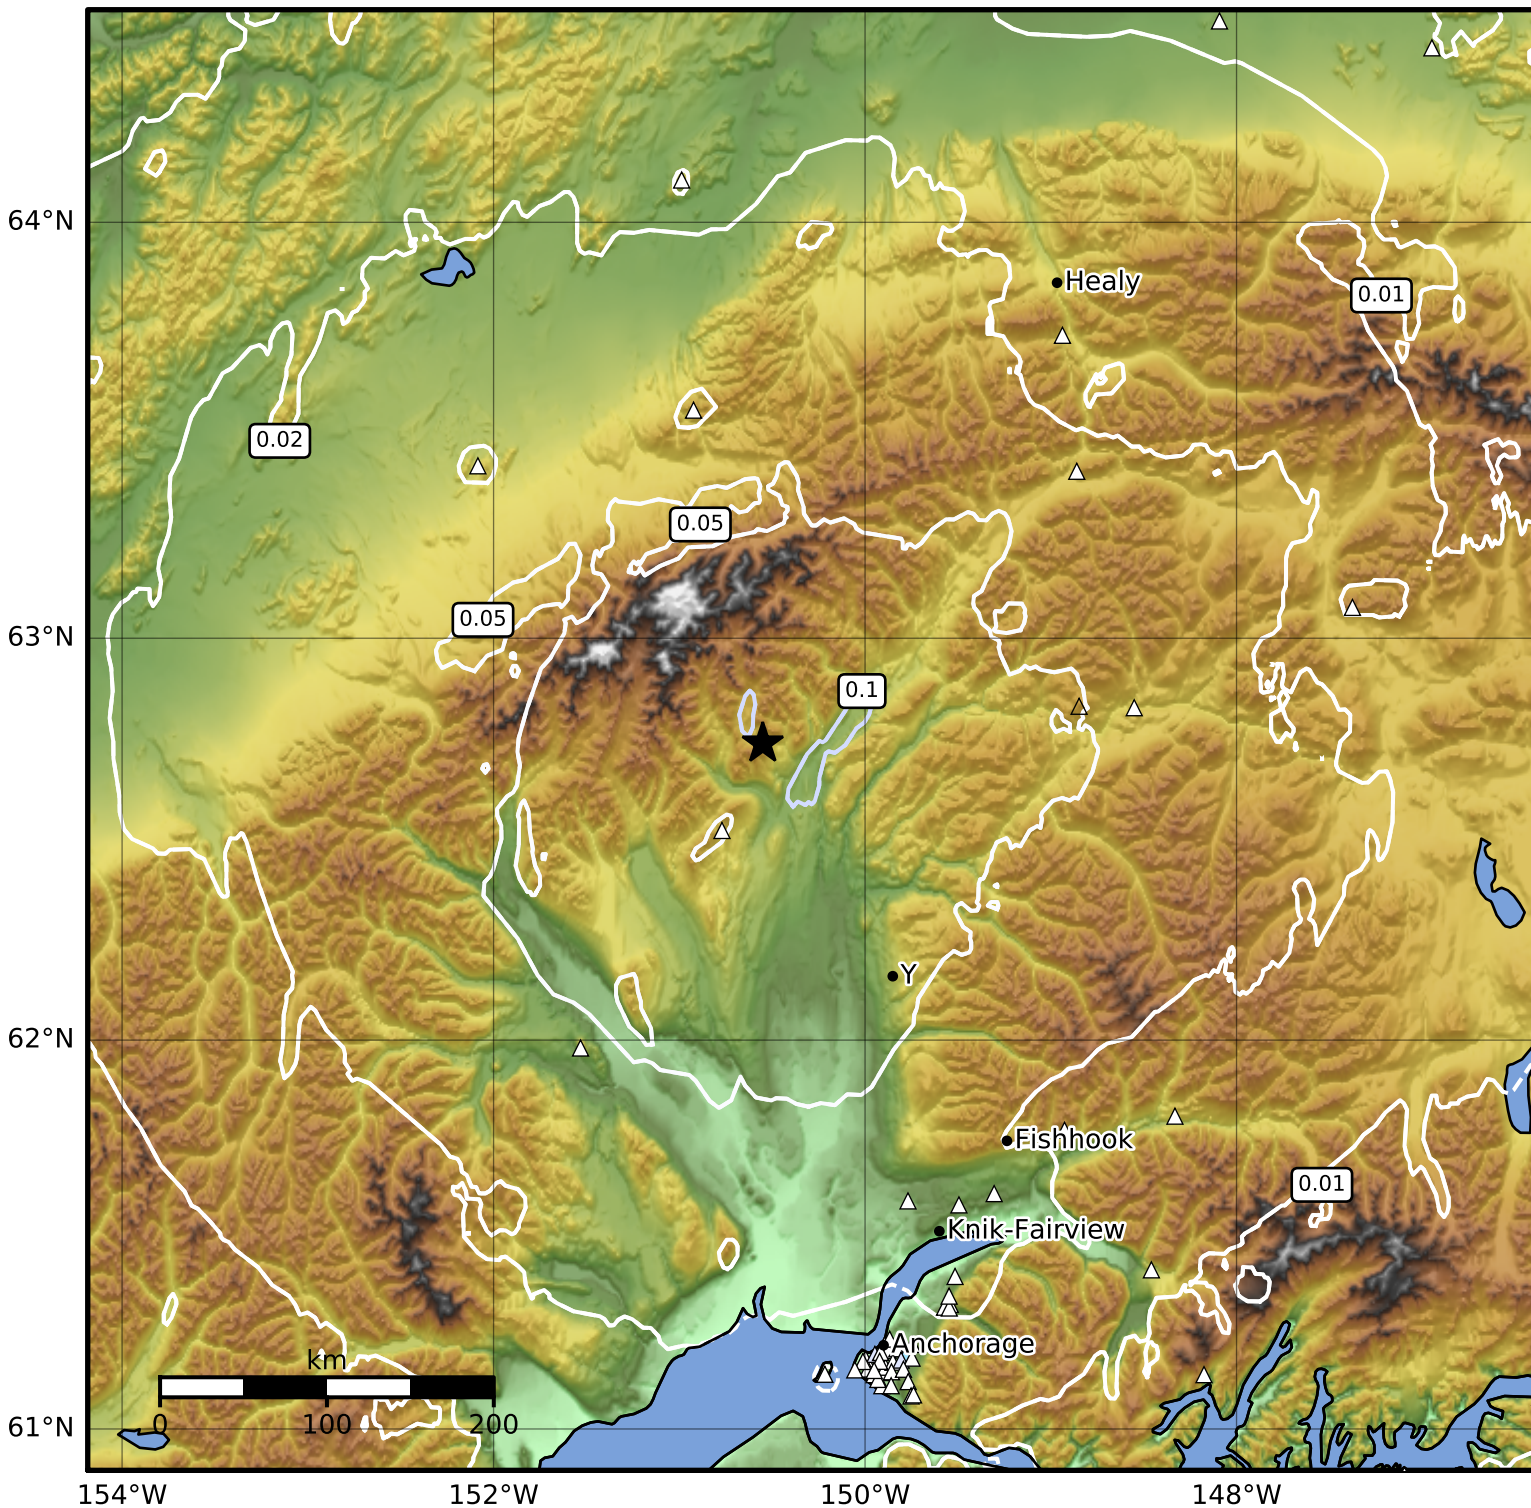

Peak Ground Acceleration Map Alaska Earthquake Center  
 ShakeMap: 52 km (32 miles) NNW of Talkeetna  
 Feb 16, 2023 02:35:55 UTC M3.6 N62.74 W150.55 Depth: 87.6km ID:ak02325rnsk

PGA (%g)	0.1	0.2	0.5	1	2	5	10	20	50	100	200
----------	-----	-----	-----	---	---	---	----	----	----	-----	-----

Scale based on Worden et al. (2012)

Version 1: Processed 2023-02-16T07:26:48Z

△ Seismic Instrument ○ Reported Intensity

★ Epicenter