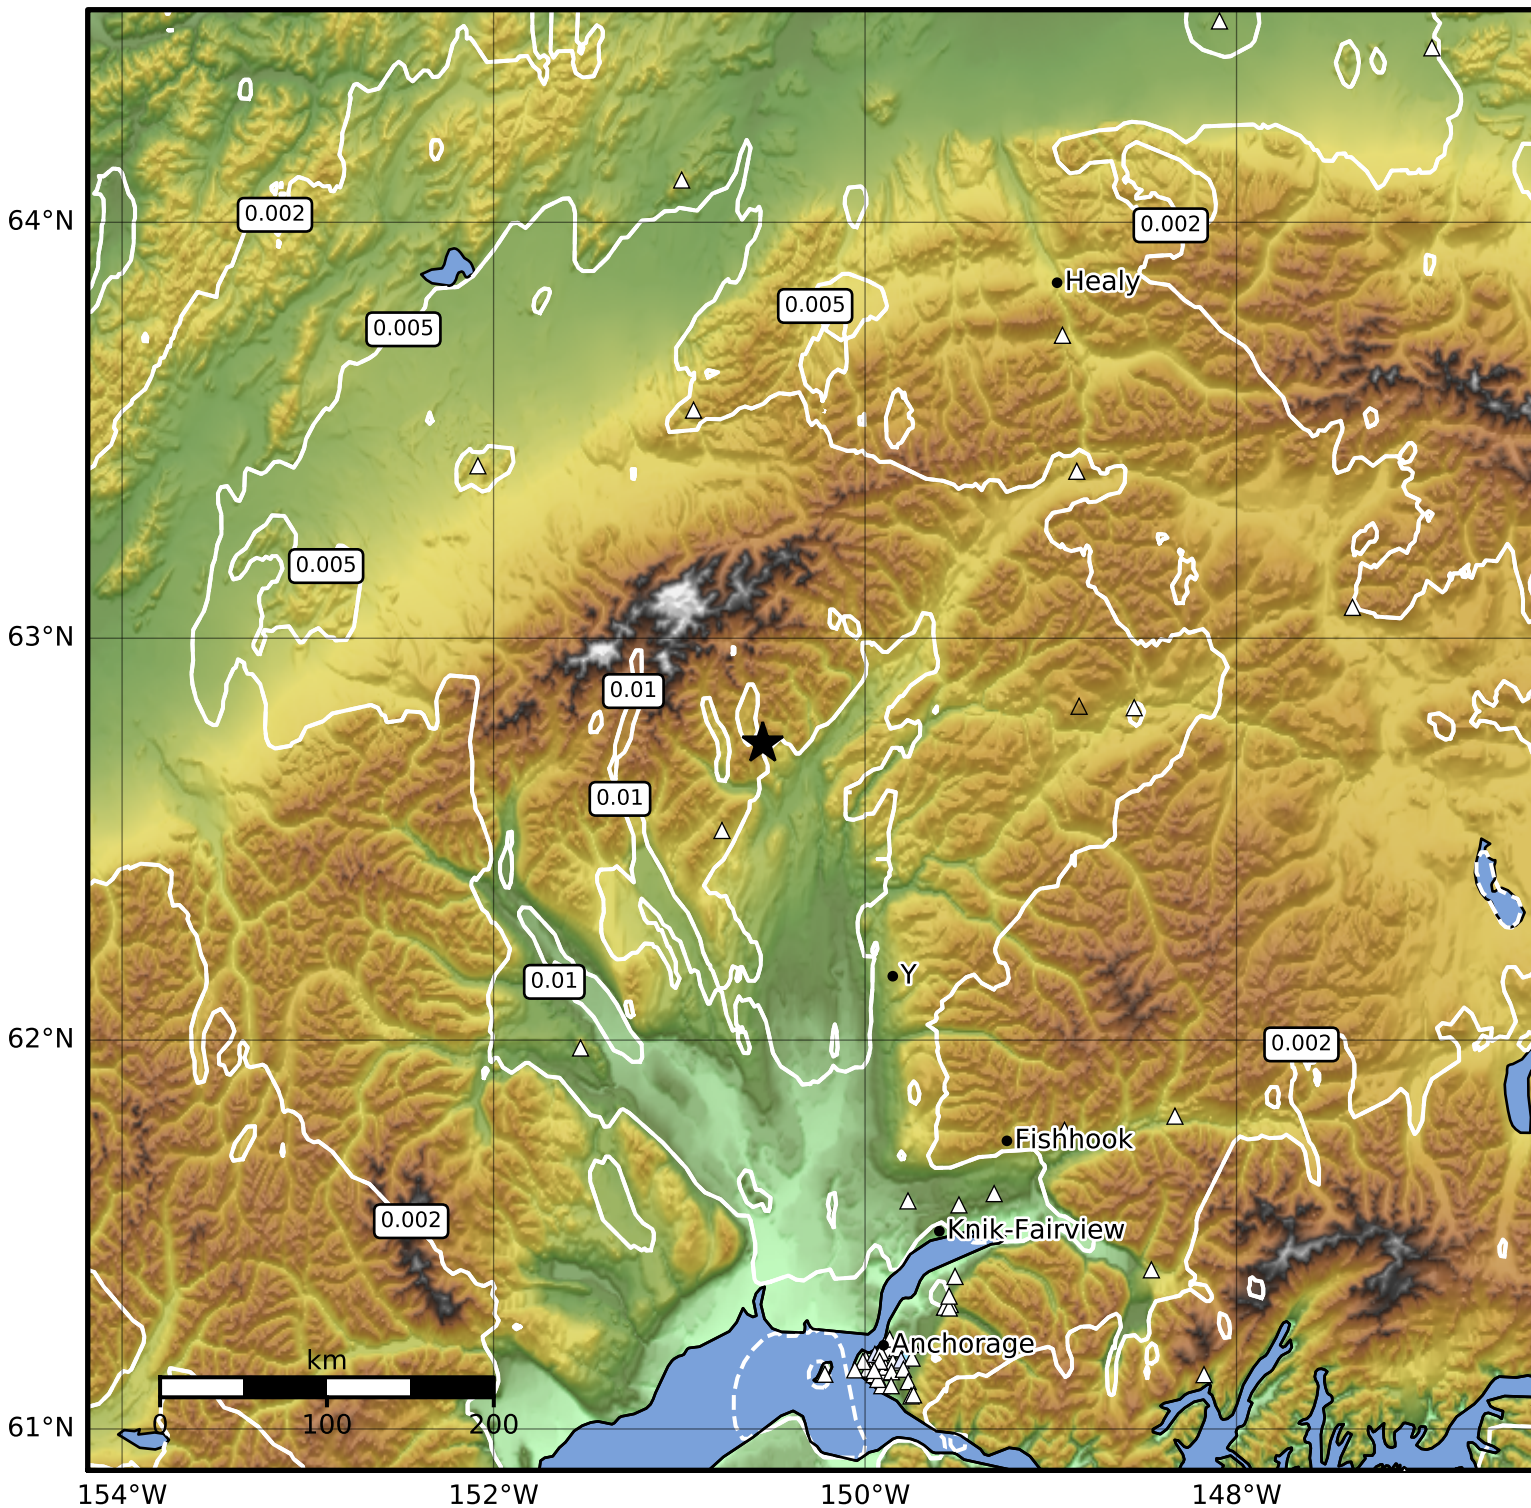

Peak Ground Velocity Map Alaska Earthquake Center  
 ShakeMap: 52 km (32 miles) NNW of Talkeetna  
 Feb 16, 2023 02:35:55 UTC M3.6 N62.74 W150.55 Depth: 87.6km ID:ak02325rnsk

Scale based on Worden et al. (2012)

Version 1: Processed 2023-02-16T07:26:48Z

△ Seismic Instrument ○ Reported Intensity

★ Epicenter