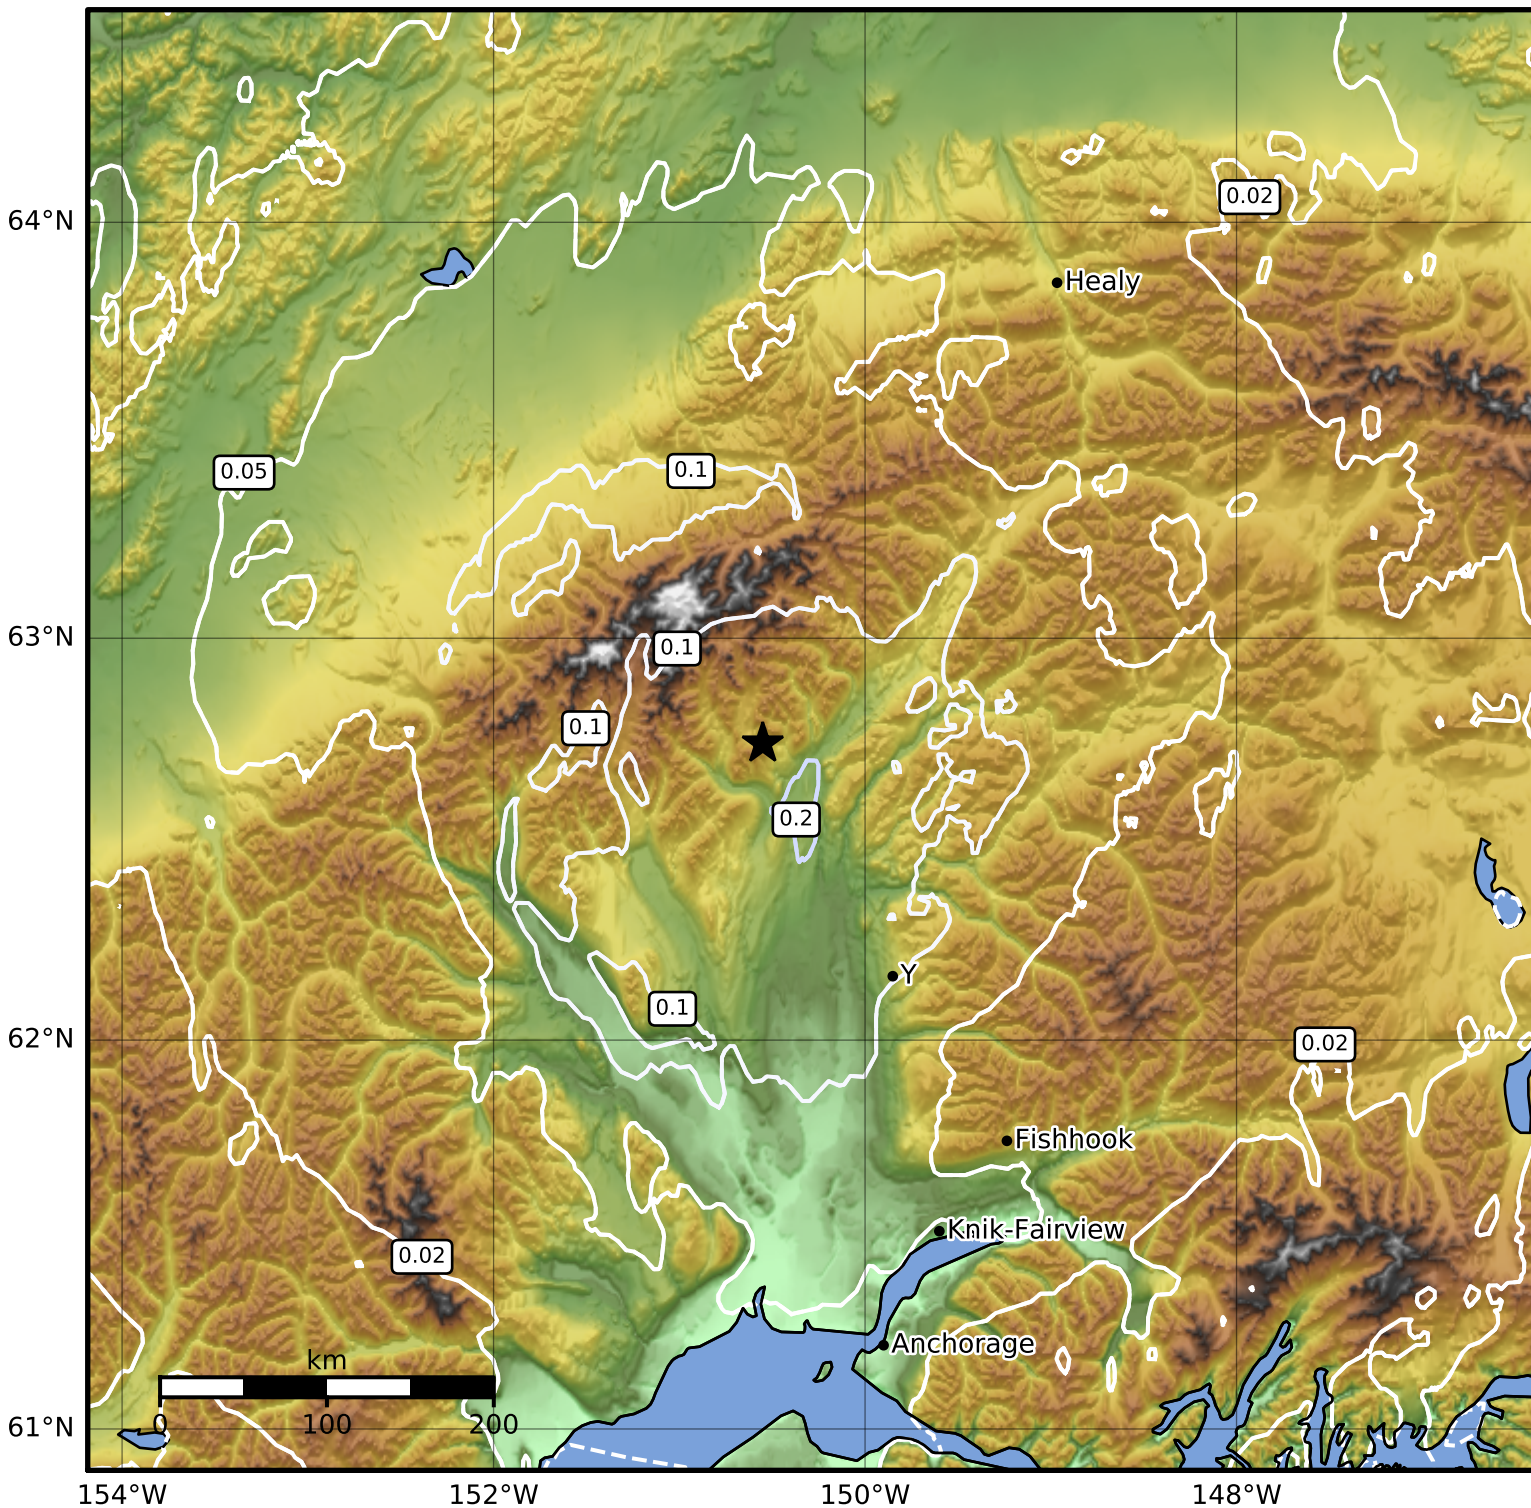

0.3 Second Peak Spectral Acceleration Map Alaska Earthquake Center
 ShakeMap: 52 km (32 miles) NNW of Talkeetna
 Feb 16, 2023 02:35:55 UTC M3.6 N62.74 W150.55 Depth: 87.6km ID:ak02325rnsk

SA(0.3) (%g)	0.1	0.2	0.5	1	2	5	10	20	50	100	200
--------------	-----	-----	-----	---	---	---	----	----	----	-----	-----

Scale based on Worden et al. (2012)

△ Seismic Instrument ○ Reported Intensity

★ Epicenter

Version 1: Processed 2023-02-16T07:26:48Z