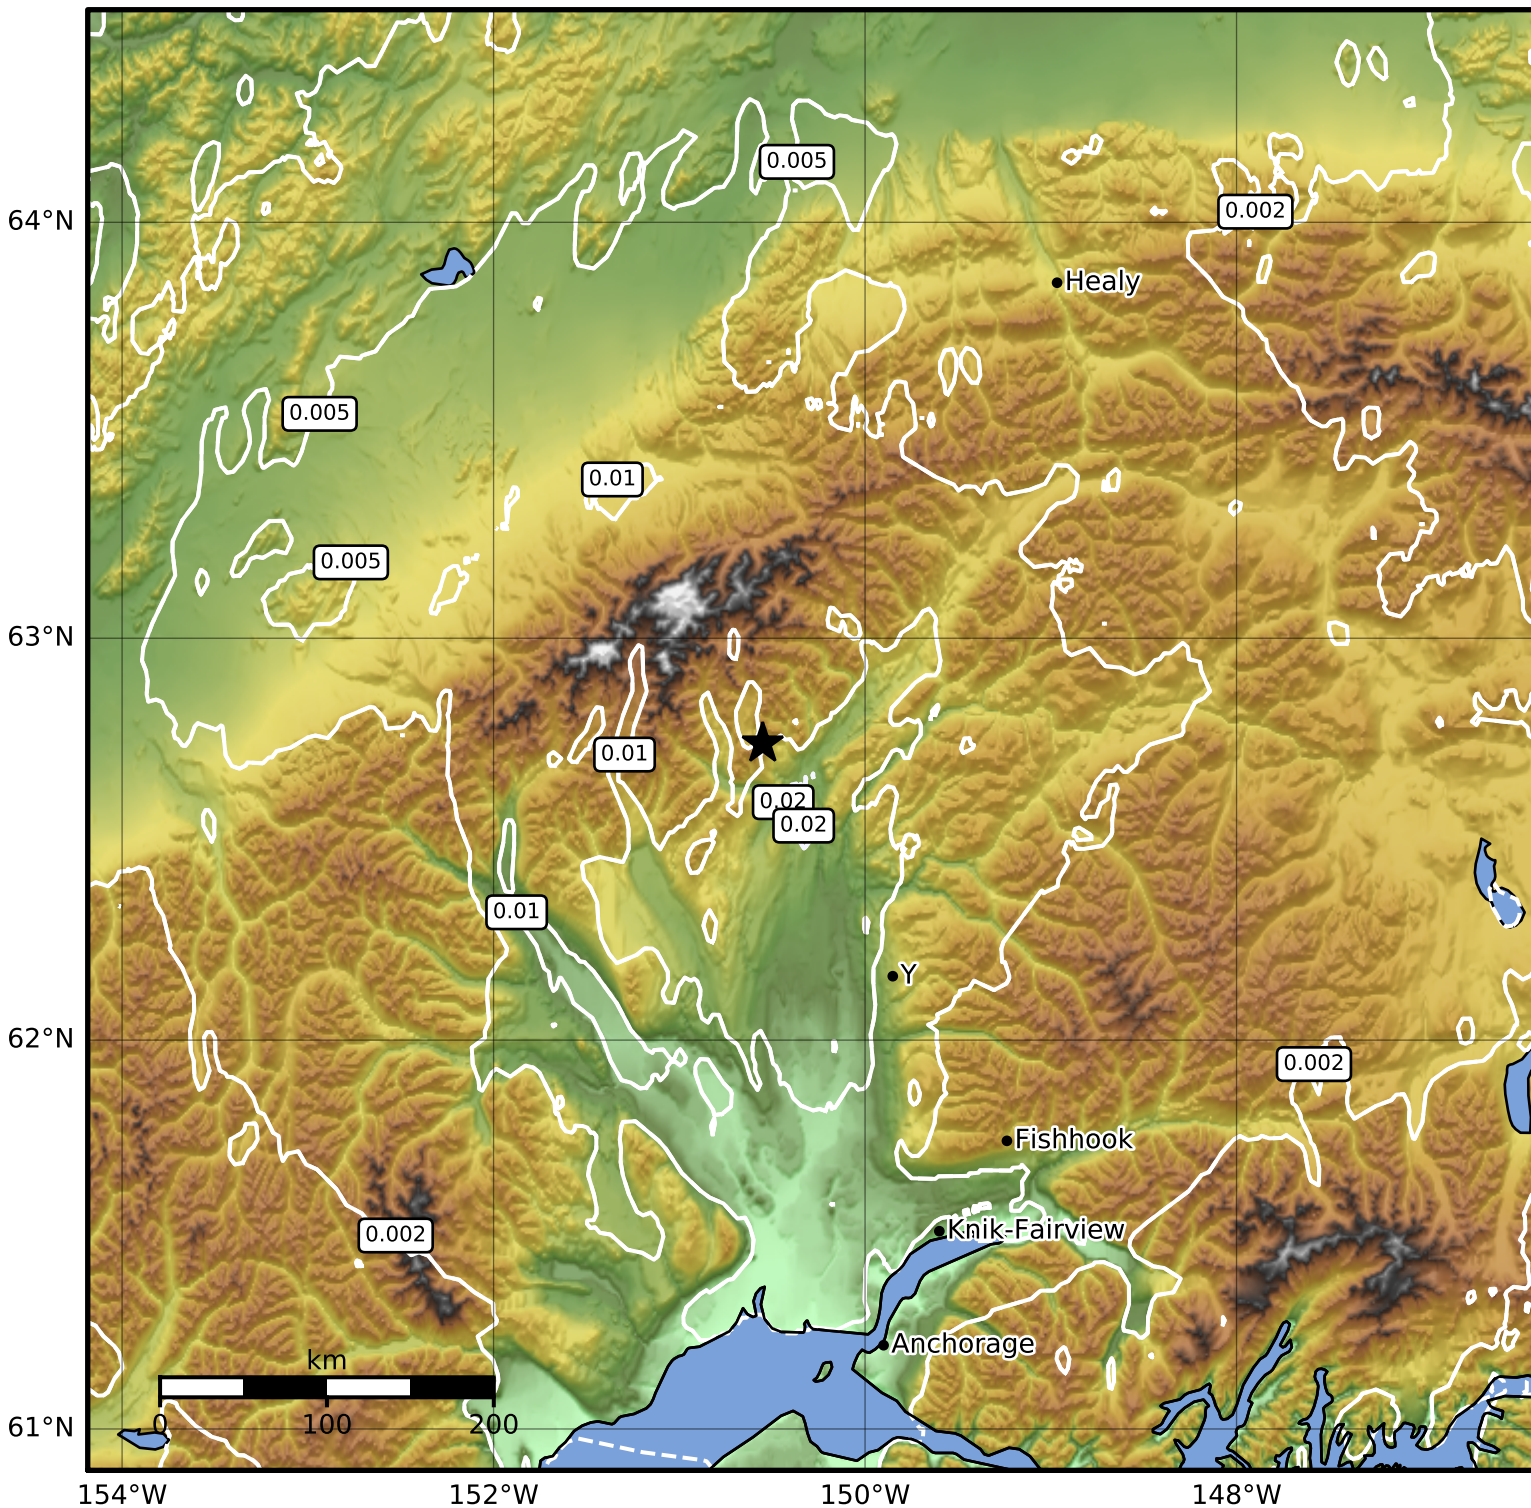

1.0 Second Peak Spectral Acceleration Map Alaska Earthquake Center
 ShakeMap: 52 km (32 miles) NNW of Talkeetna
 Feb 16, 2023 02:35:55 UTC M3.6 N62.74 W150.55 Depth: 87.6km ID:ak02325rnsk

SA(1.0) (%g)	0.1	0.2	0.5	1	2	5	10	20	50	100	200
--------------	-----	-----	-----	---	---	---	----	----	----	-----	-----

Scale based on Worden et al. (2012)

Version 1: Processed 2023-02-16T07:26:48Z

△ Seismic Instrument ○ Reported Intensity

★ Epicenter