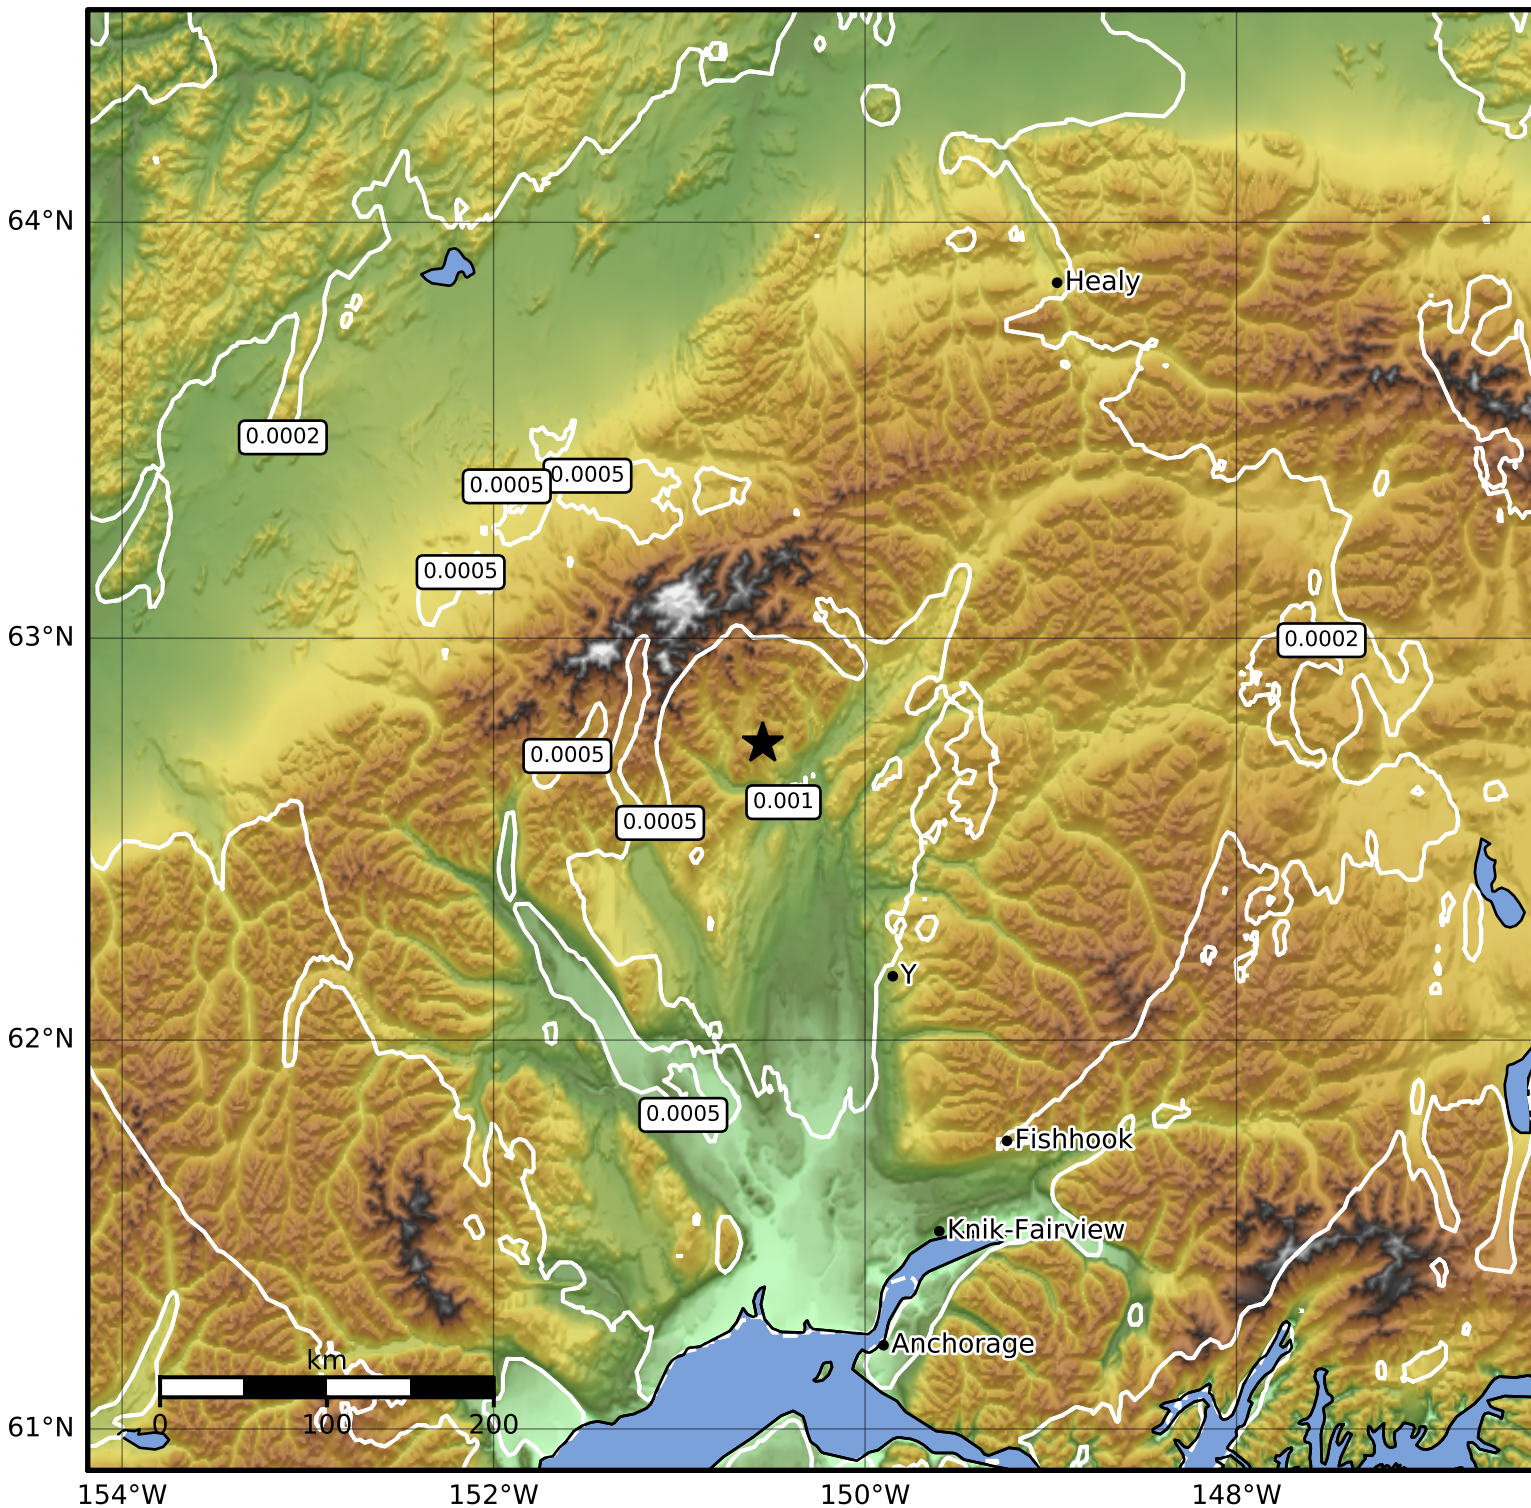

3.0 Second Peak Spectral Acceleration Map Alaska Earthquake Center
 ShakeMap: 52 km (32 miles) NNW of Talkeetna
 Feb 16, 2023 02:35:55 UTC M3.6 N62.74 W150.55 Depth: 87.6km ID:ak02325rnsk

Scale based on Worden et al. (2012)

Version 1: Processed 2023-02-16T07:26:48Z

△ Seismic Instrument ○ Reported Intensity

★ Epicenter