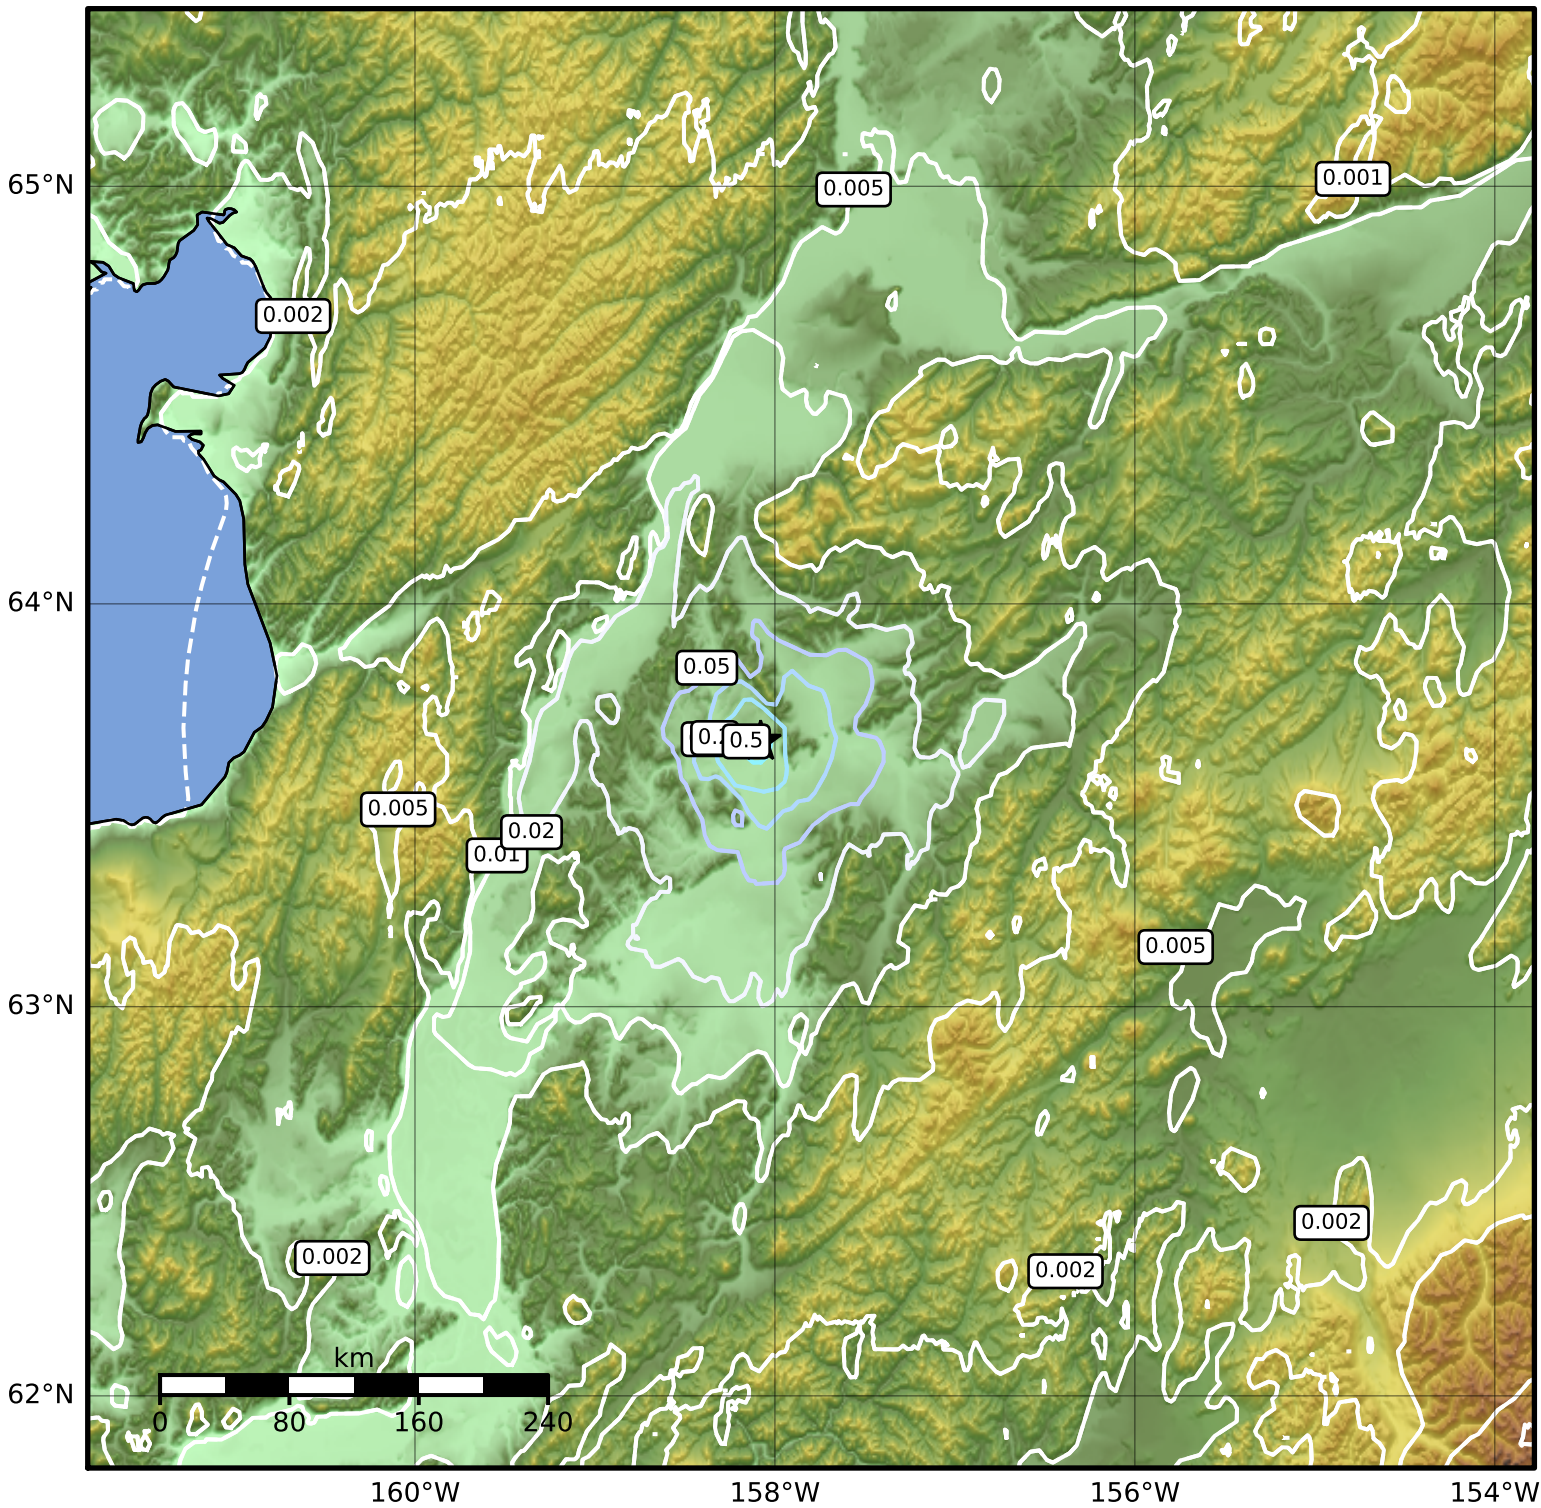

1.0 Second Peak Spectral Acceleration Map Alaska Earthquake Center
 ShakeMap: 80 km (50 miles) SSE of Kaltag
 Feb 19, 2023 19:51:48 UTC M3.7 N63.66 W158.08 Depth: 0.0km ID:ak0232b0hmmh

SA(1.0) (%g)	0.1	0.2	0.5	1	2	5	10	20	50	100	200
--------------	-----	-----	-----	---	---	---	----	----	----	-----	-----

Scale based on Worden et al. (2012)

Version 1: Processed 2023-02-19T19:56:32Z

△ Seismic Instrument ○ Reported Intensity

★ Epicenter