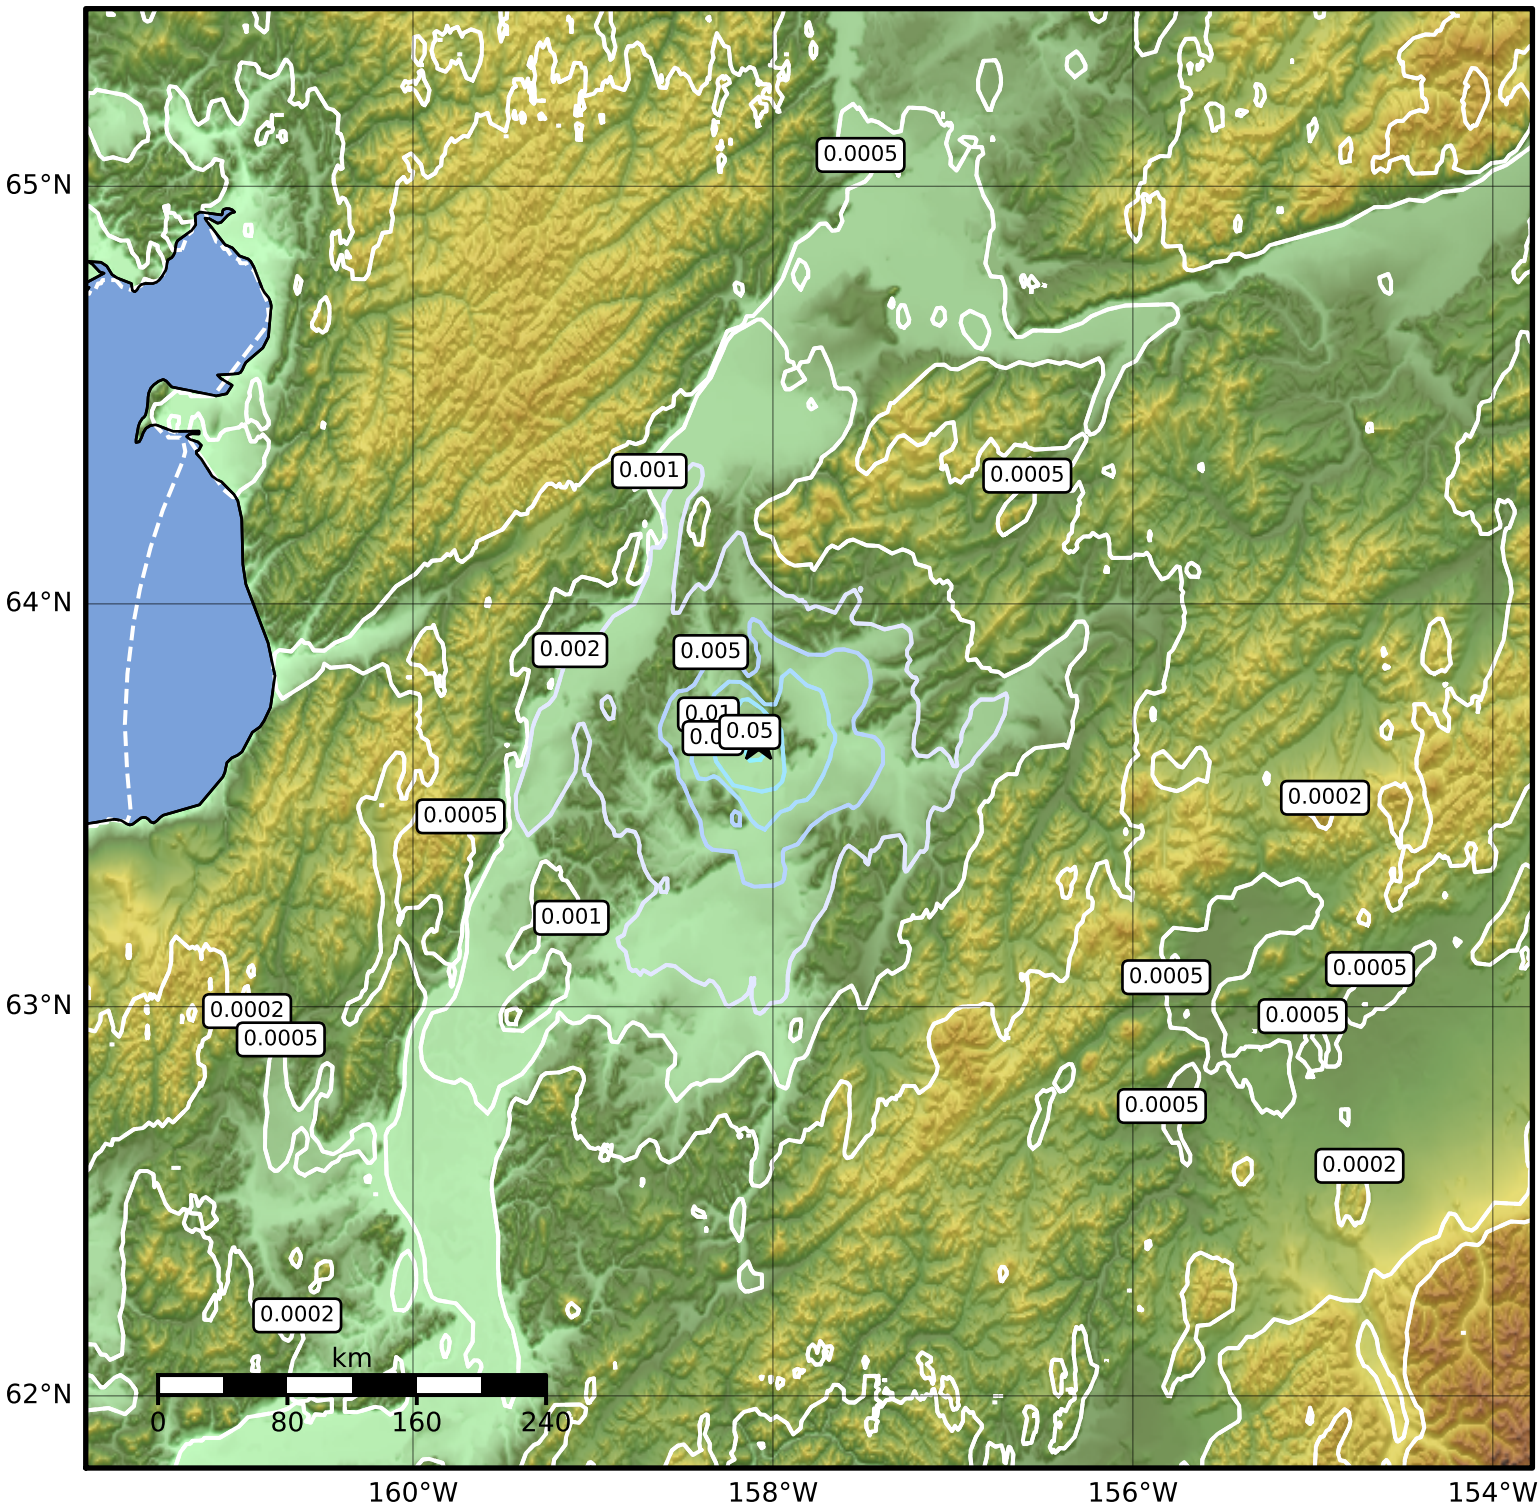

3.0 Second Peak Spectral Acceleration Map Alaska Earthquake Center
 ShakeMap: 80 km (50 miles) SSE of Kaltag
 Feb 19, 2023 19:51:48 UTC M3.7 N63.66 W158.08 Depth: 0.0km ID:ak0232b0hmmh

Scale based on Worden et al. (2012)

△ Seismic Instrument ○ Reported Intensity

★ Epicenter

Version 1: Processed 2023-02-19T19:56:32Z