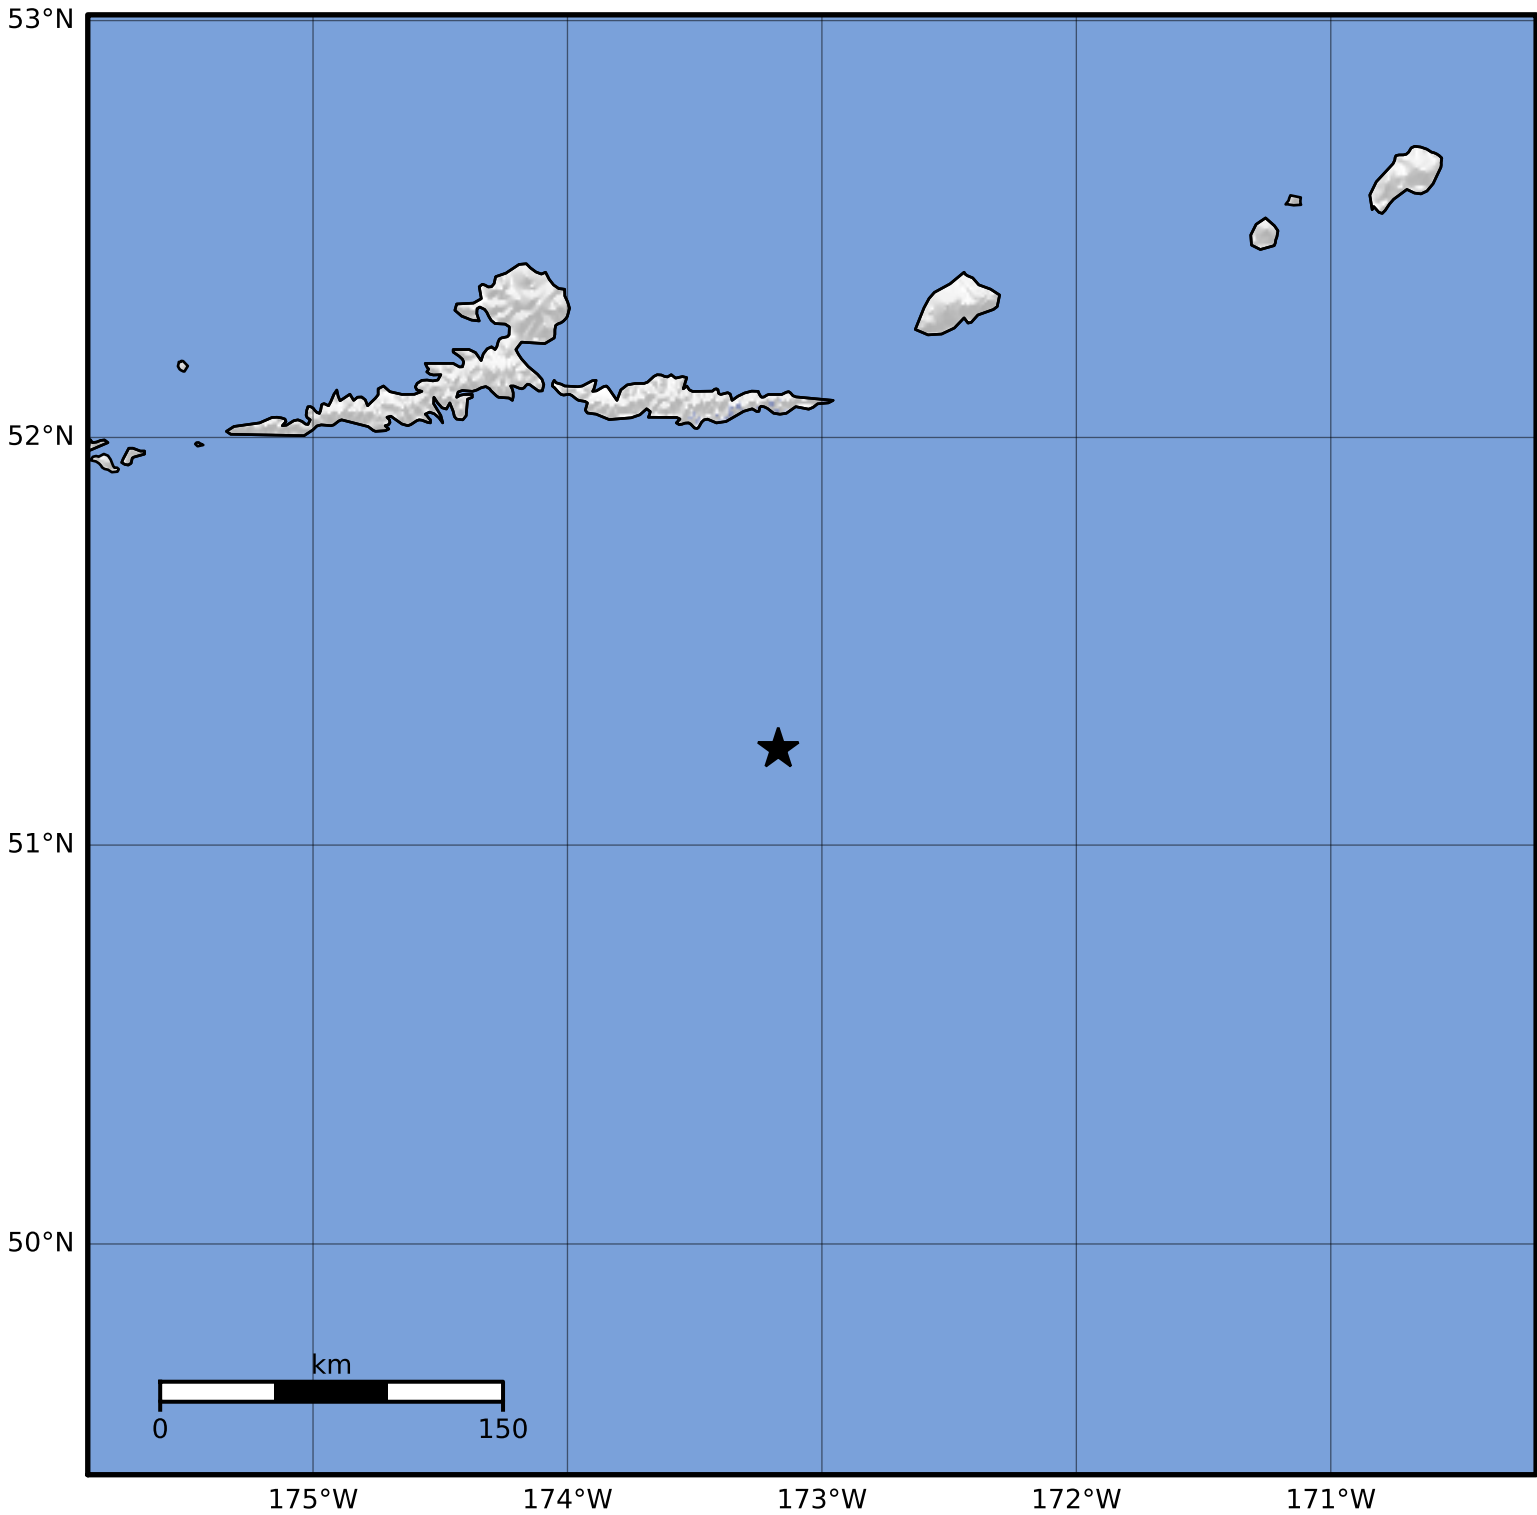

Macroseismic Intensity Map Alaska Earthquake Center
 ShakeMap: 128 km (80 miles) SE of Atka
 Feb 22, 2023 11:04:45 UTC M3.9 N51.24 W173.17 Depth: 8.5km ID:ak0232fu28k9

SHAKING	Not felt	Weak	Light	Moderate	Strong	Very strong	Severe	Violent	Extreme
DAMAGE	None	None	None	Very light	Light	Moderate	Moderate/heavy	Heavy	Very heavy
PGA(%g)	<0.0464	0.297	2.76	6.2	11.5	21.5	40.1	74.7	>139
PGV(cm/s)	<0.0215	0.135	1.41	4.65	9.64	20	41.4	85.8	>178
INTENSITY	I	II-III	IV	V	VI	VII	VIII	IX	X+

Scale based on Worden et al. (2012)

Version 1: Processed 2023-02-22T17:32:48Z

△ Seismic Instrument ○ Reported Intensity

★ Epicenter