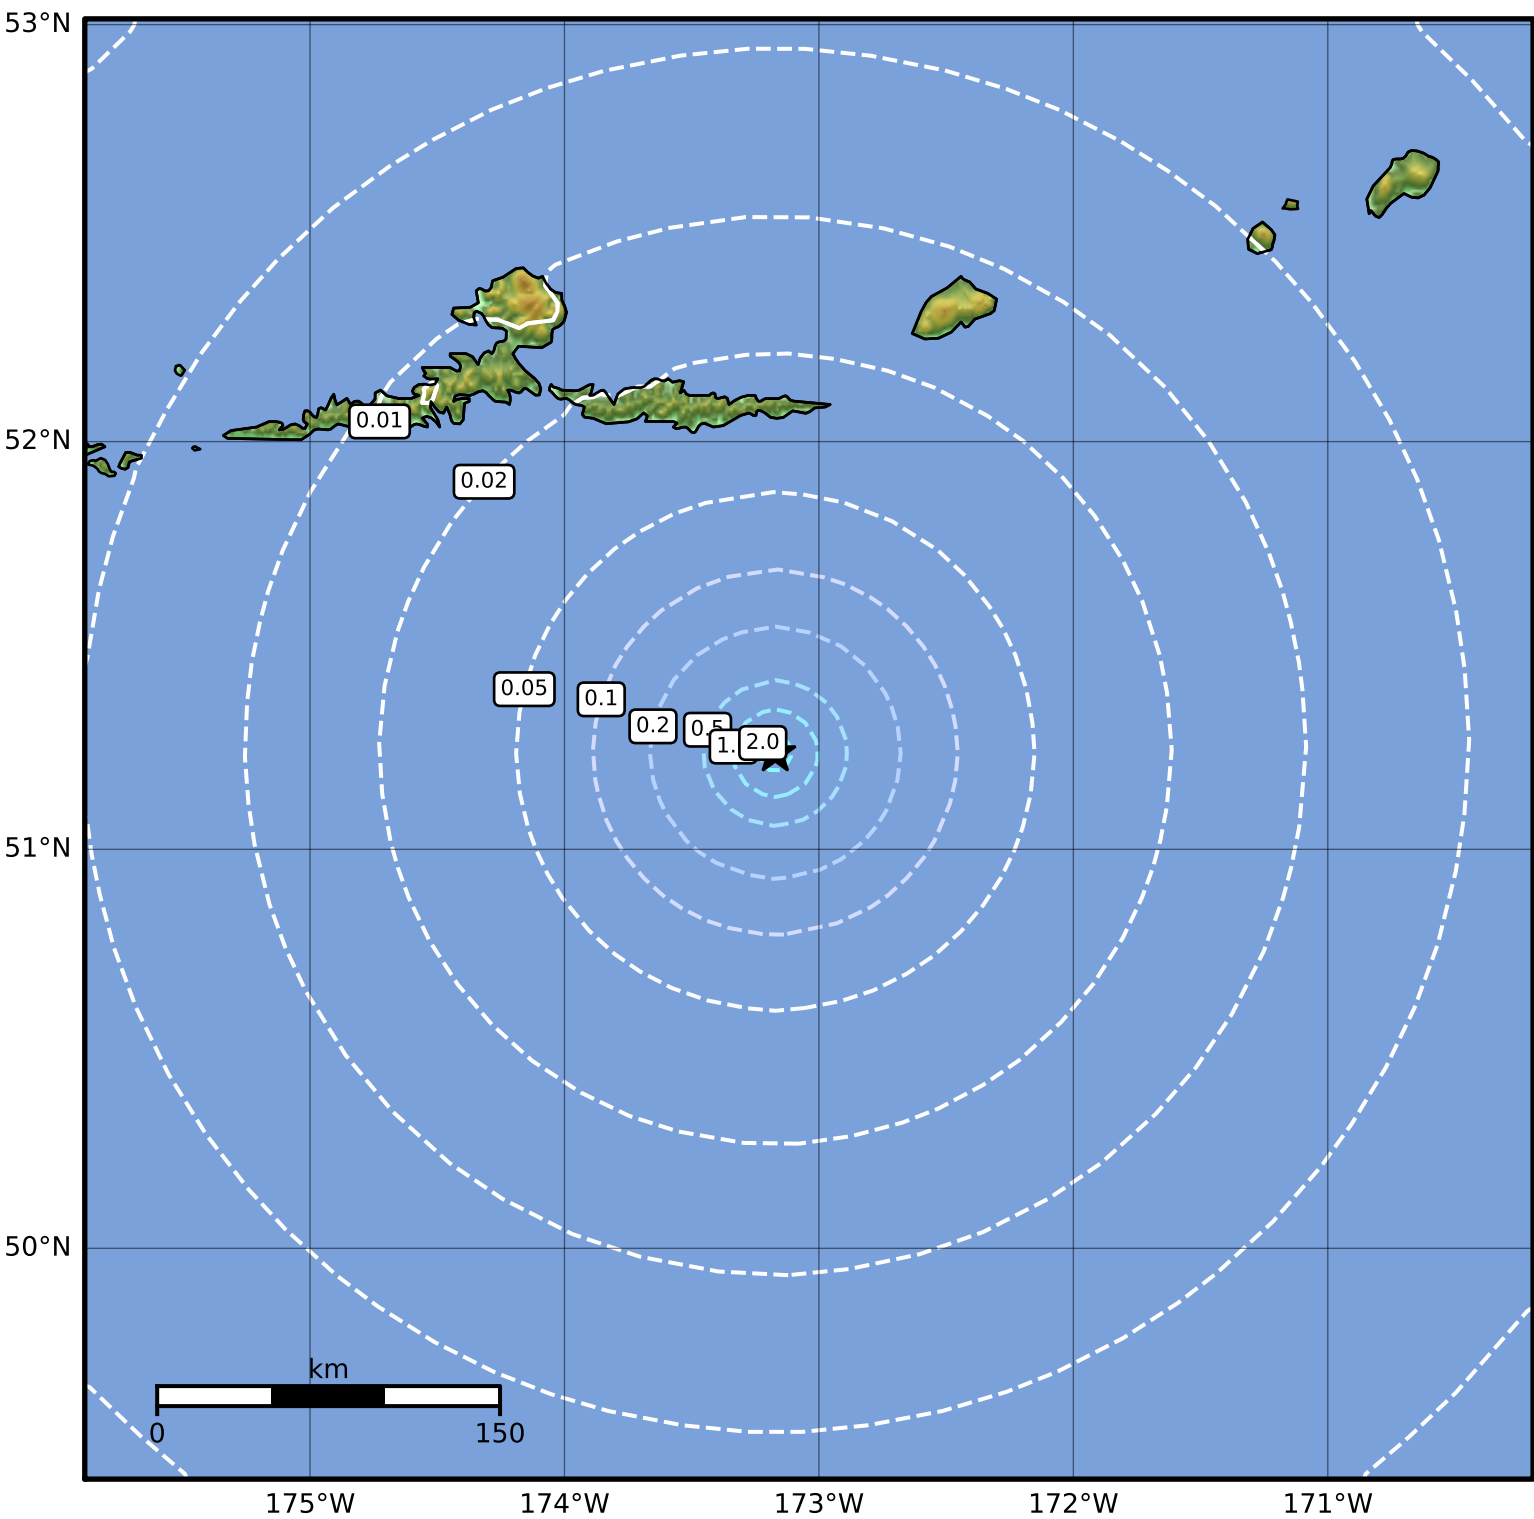

Peak Ground Acceleration Map Alaska Earthquake Center  
 ShakeMap: 128 km (80 miles) SE of Atka  
 Feb 22, 2023 11:04:45 UTC M3.9 N51.24 W173.17 Depth: 8.5km ID:ak0232fu28k9

PGA (%g)	0.1	0.2	0.5	1	2	5	10	20	50	100	200
----------	-----	-----	-----	---	---	---	----	----	----	-----	-----

Scale based on Worden et al. (2012)

Version 1: Processed 2023-02-22T17:32:48Z

△ Seismic Instrument ○ Reported Intensity

★ Epicenter