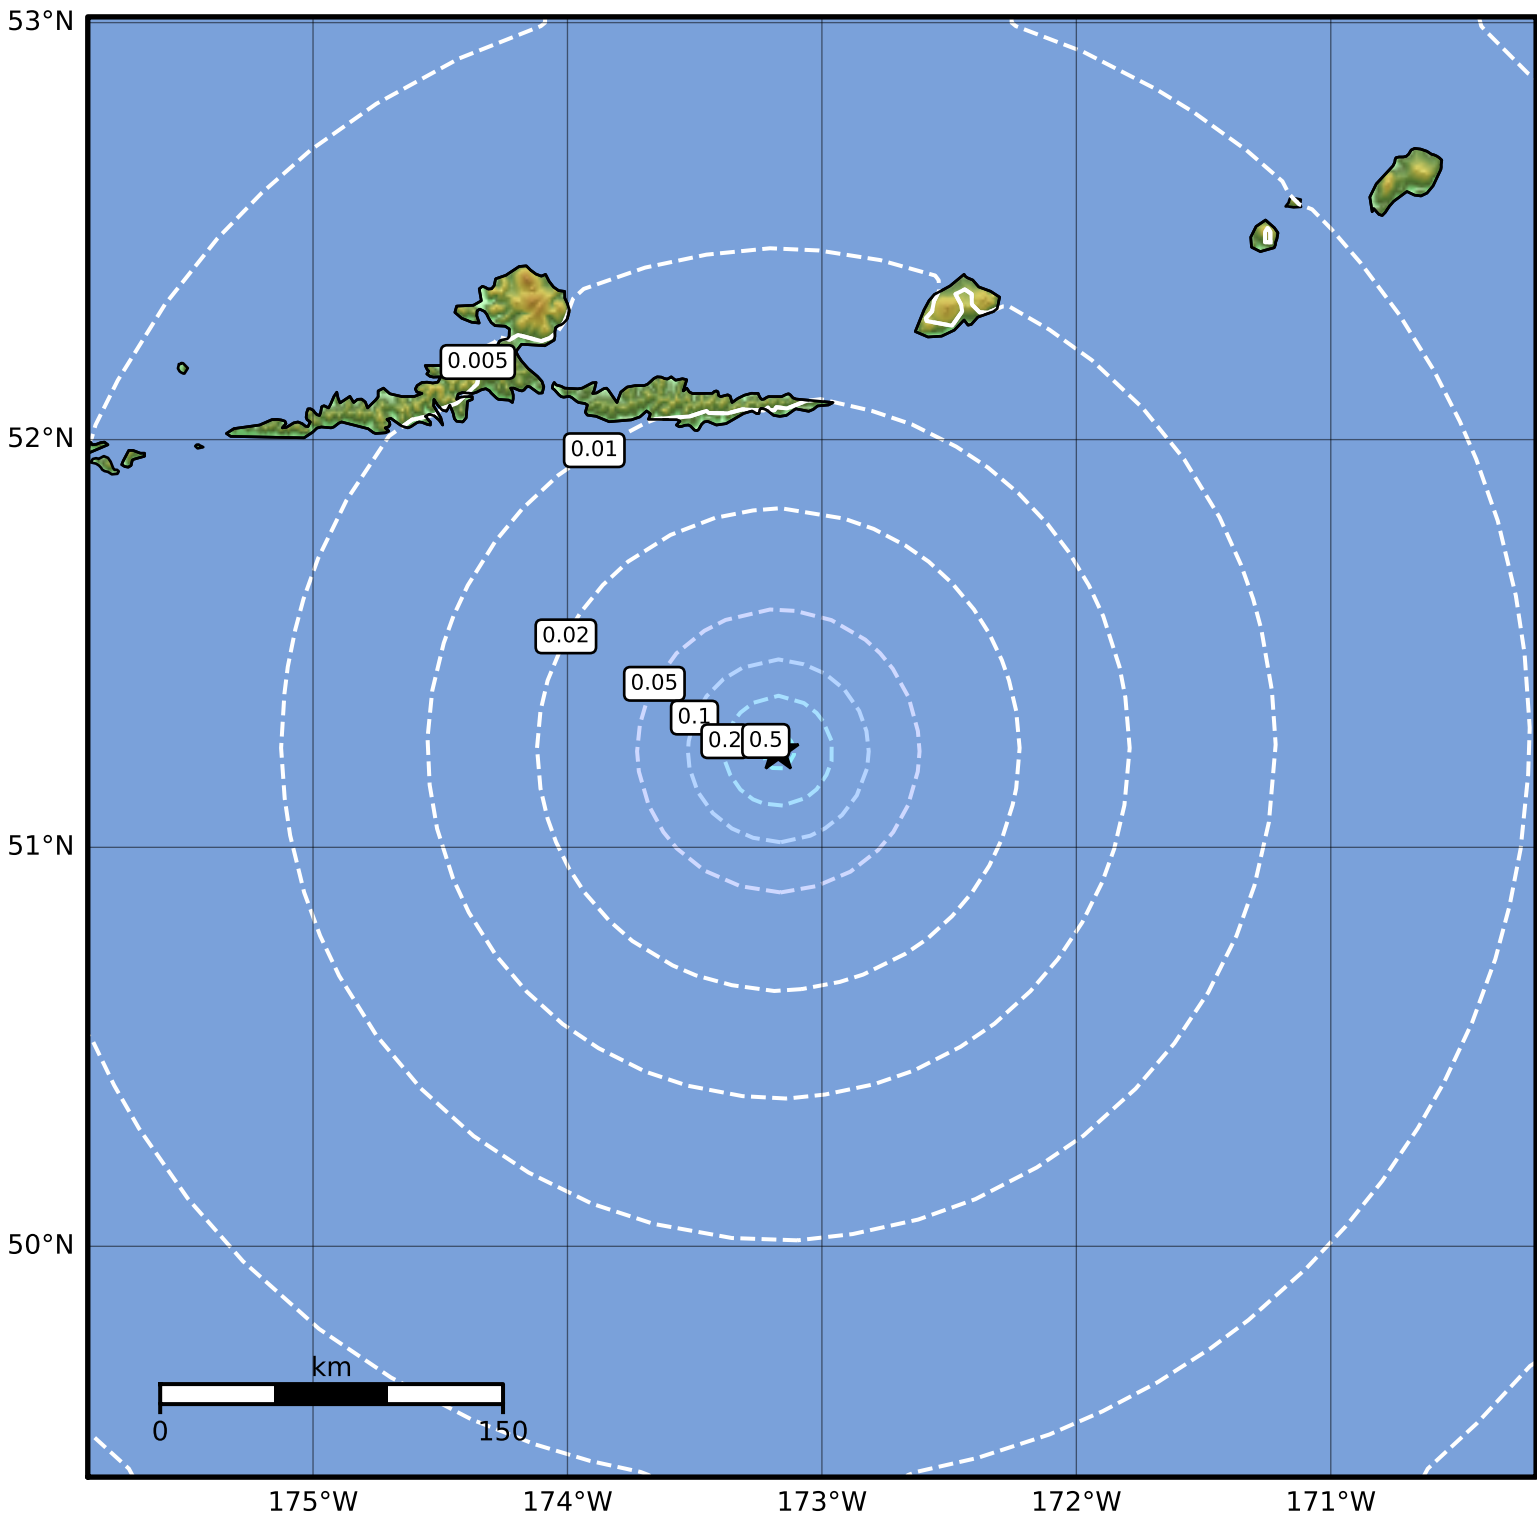

Peak Ground Velocity Map Alaska Earthquake Center  
ShakeMap: 128 km (80 miles) SE of Atka  
Feb 22, 2023 11:04:45 UTC M3.9 N51.24 W173.17 Depth: 8.5km ID:ak0232fu28k9

PGV (cm/s)	0.1	0.2	0.5	1	2	5	10	20	50	100	200
------------	-----	-----	-----	---	---	---	----	----	----	-----	-----

Scale based on Worden et al. (2012)

Version 1: Processed 2023-02-22T17:32:48Z

△ Seismic Instrument ○ Reported Intensity

★ Epicenter