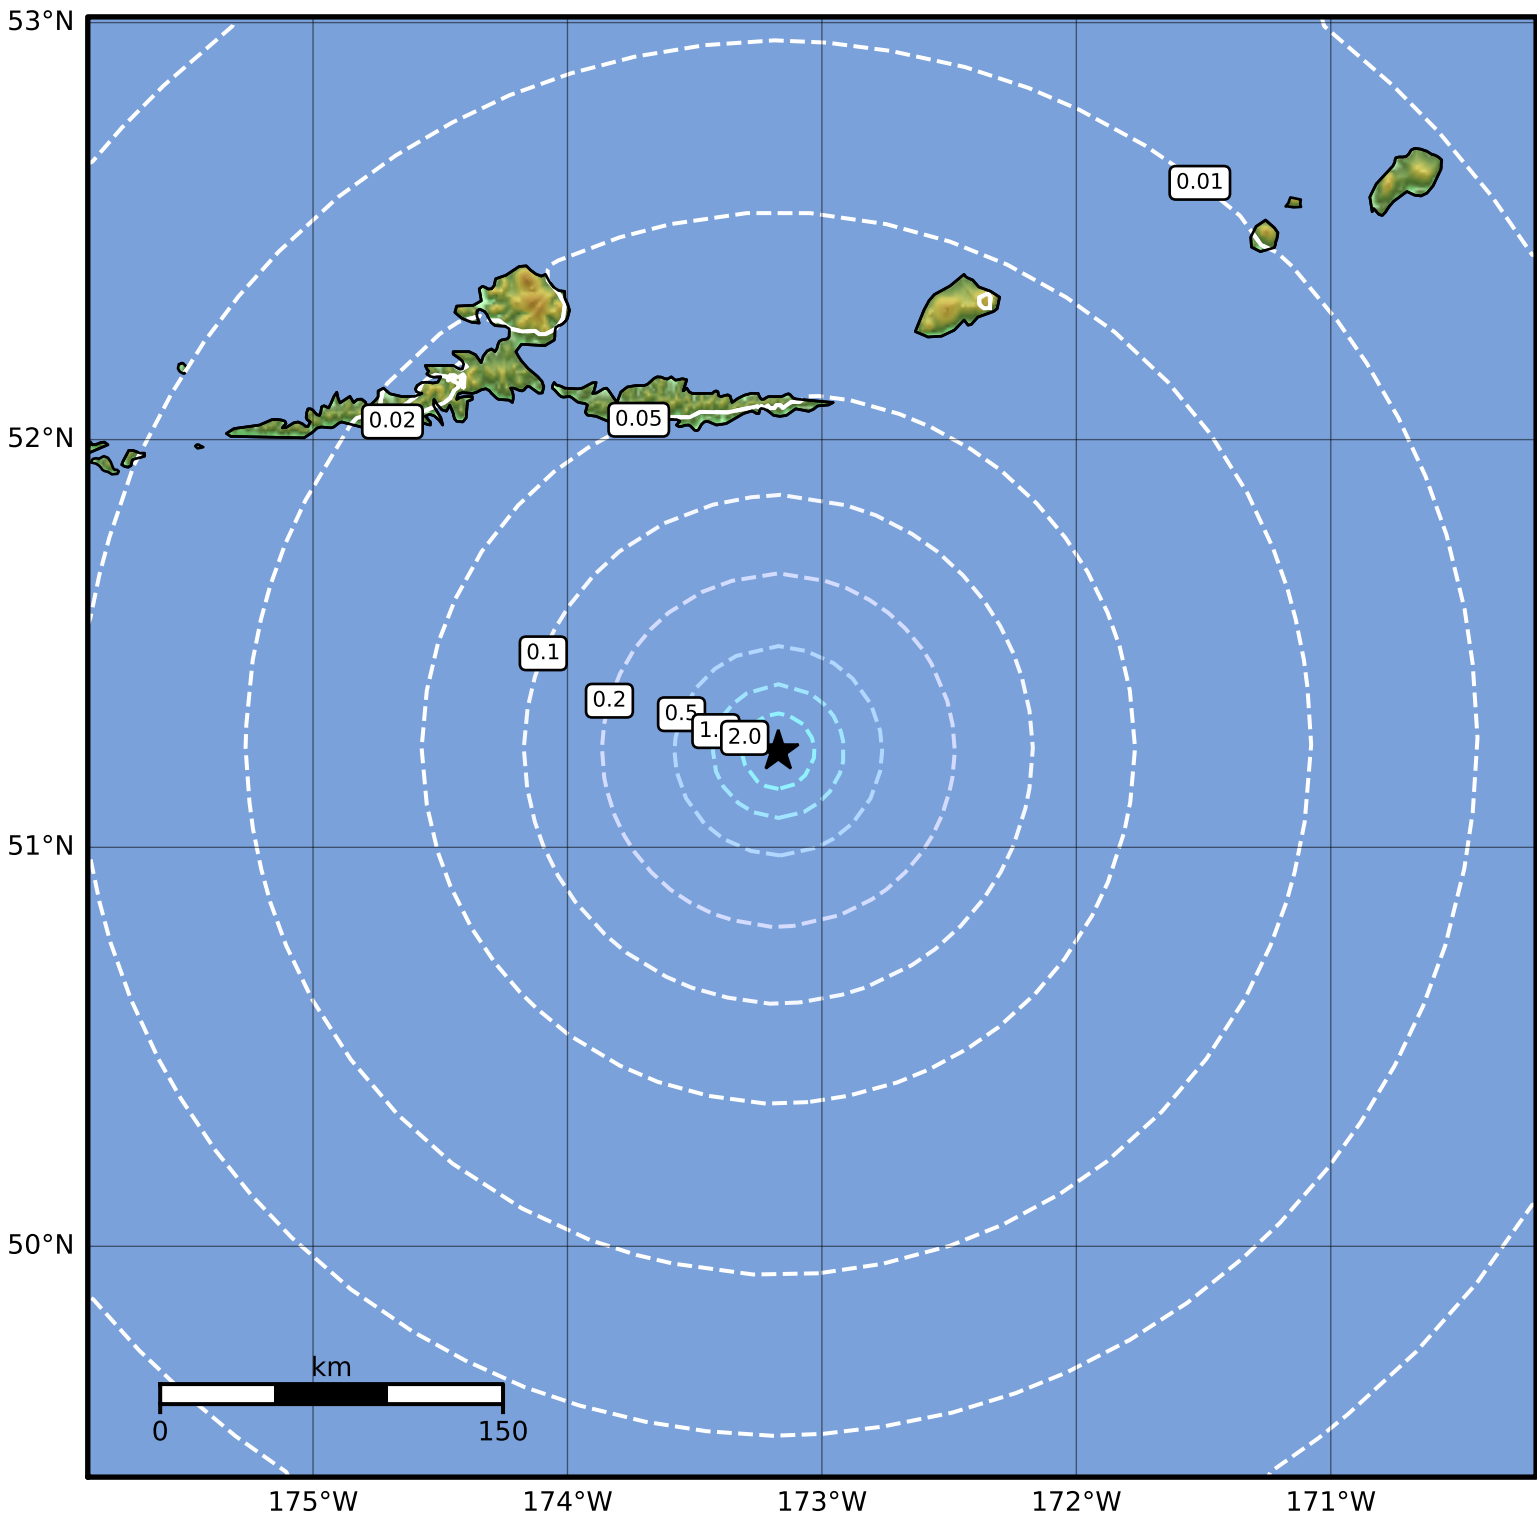

0.3 Second Peak Spectral Acceleration Map Alaska Earthquake Center  
 ShakeMap: 128 km (80 miles) SE of Atka  
 Feb 22, 2023 11:04:45 UTC M3.9 N51.24 W173.17 Depth: 8.5km ID:ak0232fu28k9

SA(0.3) (%g)	0.1	0.2	0.5	1	2	5	10	20	50	100	200
--------------	-----	-----	-----	---	---	---	----	----	----	-----	-----

Scale based on Worden et al. (2012)

Version 1: Processed 2023-02-22T17:32:48Z

△ Seismic Instrument ○ Reported Intensity

★ Epicenter