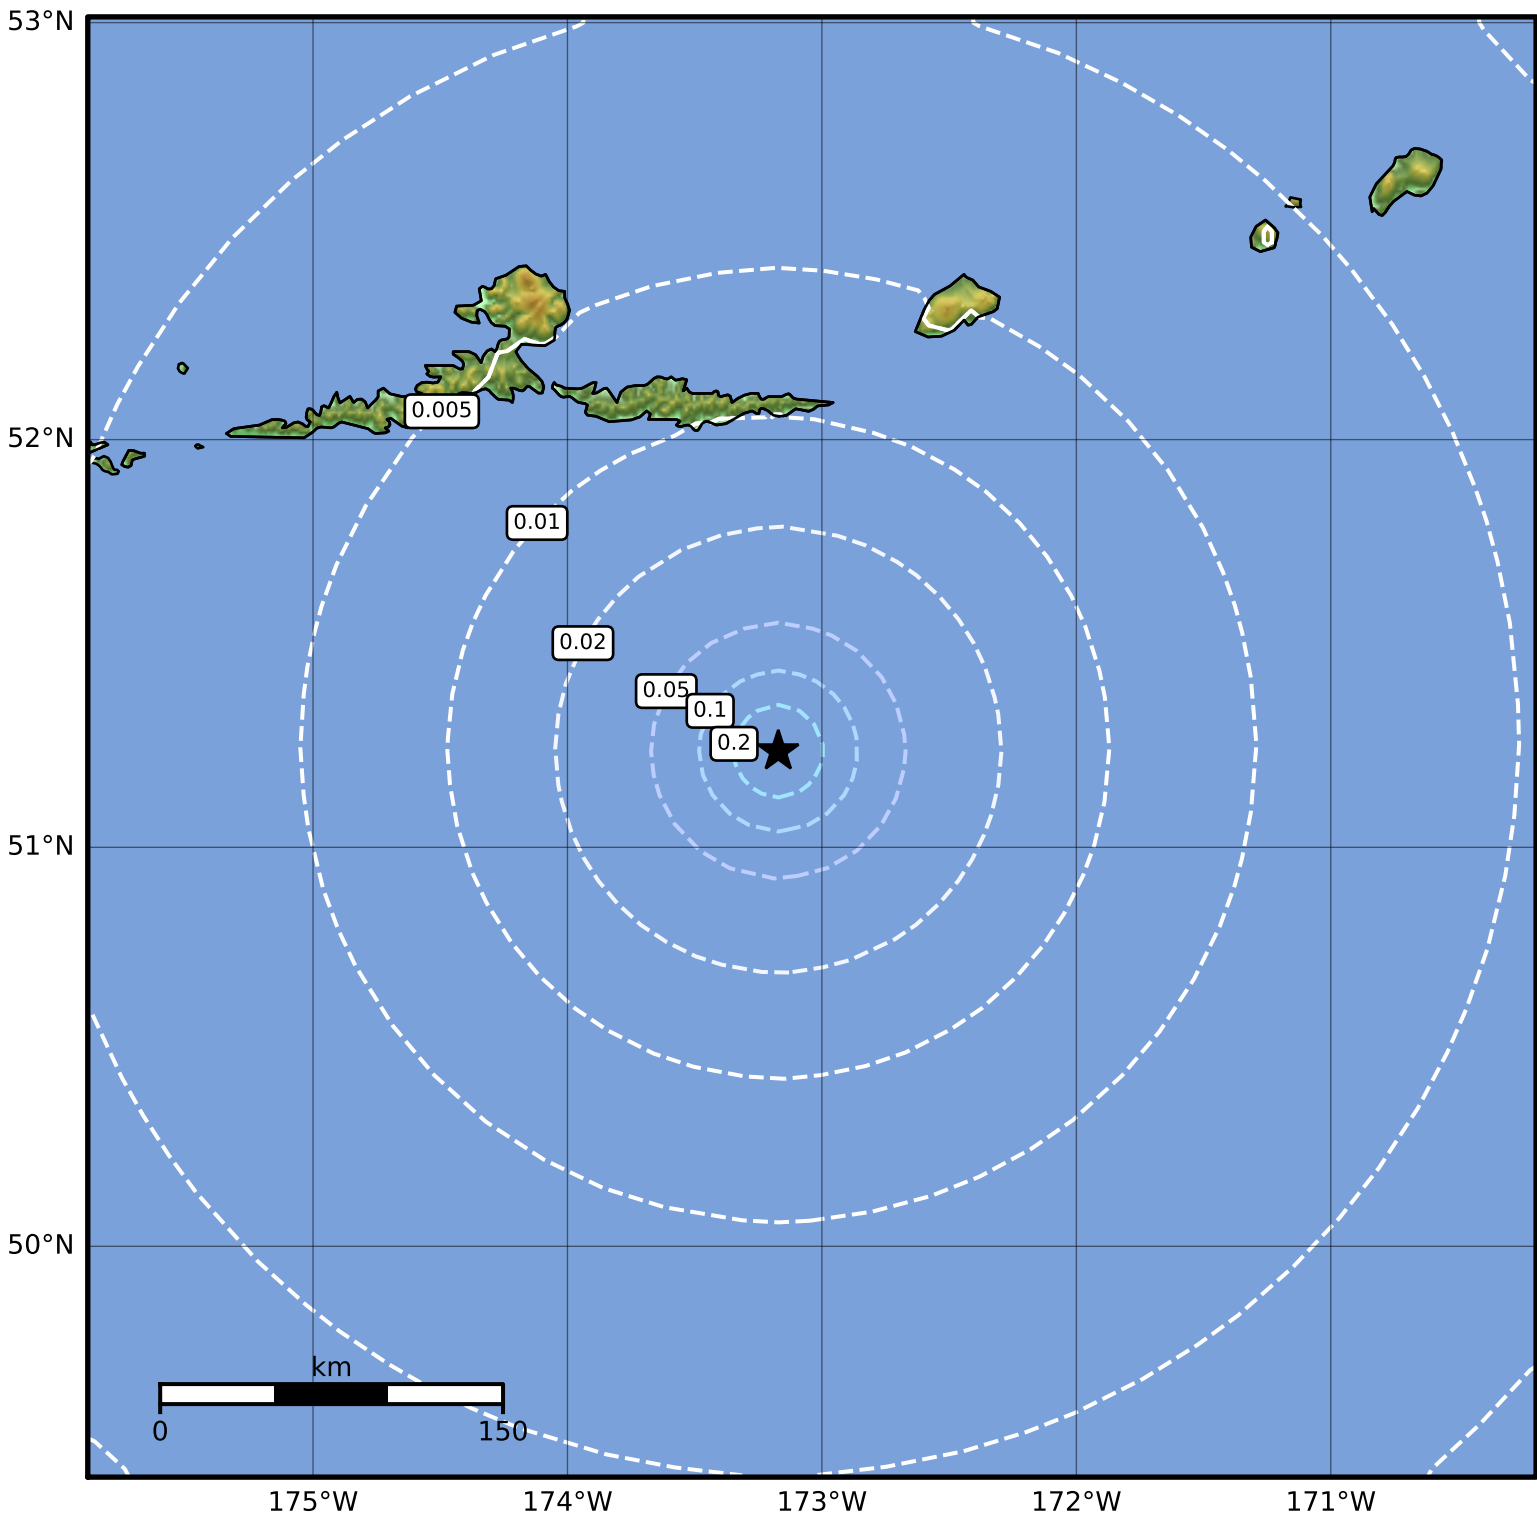

1.0 Second Peak Spectral Acceleration Map Alaska Earthquake Center  
 ShakeMap: 128 km (80 miles) SE of Atka  
 Feb 22, 2023 11:04:45 UTC M3.9 N51.24 W173.17 Depth: 8.5km ID:ak0232fu28k9

SA(1.0) (%g)	0.1	0.2	0.5	1	2	5	10	20	50	100	200
--------------	-----	-----	-----	---	---	---	----	----	----	-----	-----

Scale based on Worden et al. (2012)

Version 1: Processed 2023-02-22T17:32:48Z

△ Seismic Instrument ○ Reported Intensity

★ Epicenter