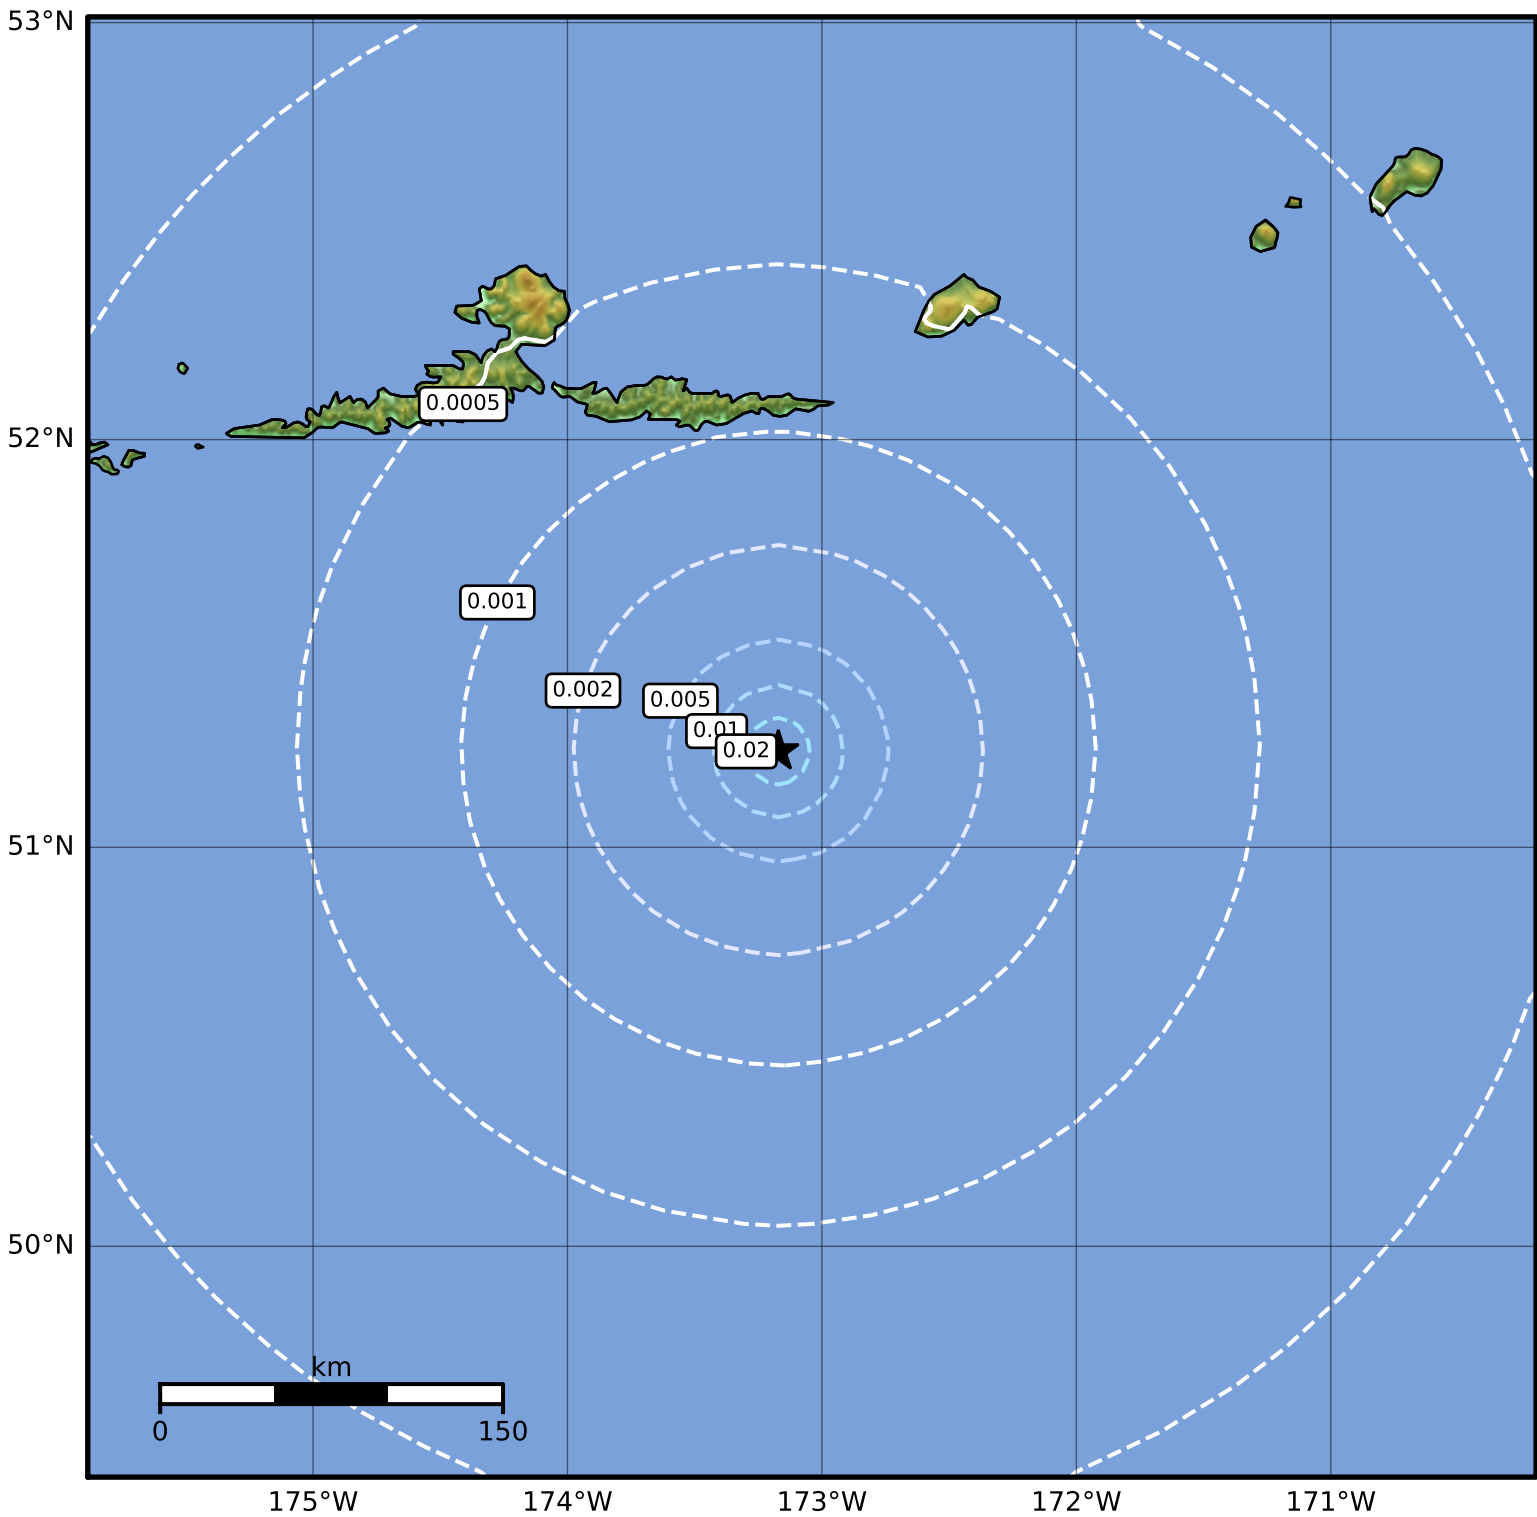

3.0 Second Peak Spectral Acceleration Map Alaska Earthquake Center  
ShakeMap: 128 km (80 miles) SE of Atka  
Feb 22, 2023 11:04:45 UTC M3.9 N51.24 W173.17 Depth: 8.5km ID:ak0232fu28k9

Scale based on Worden et al. (2012)

Version 1: Processed 2023-02-22T17:32:48Z

△ Seismic Instrument ○ Reported Intensity

★ Epicenter