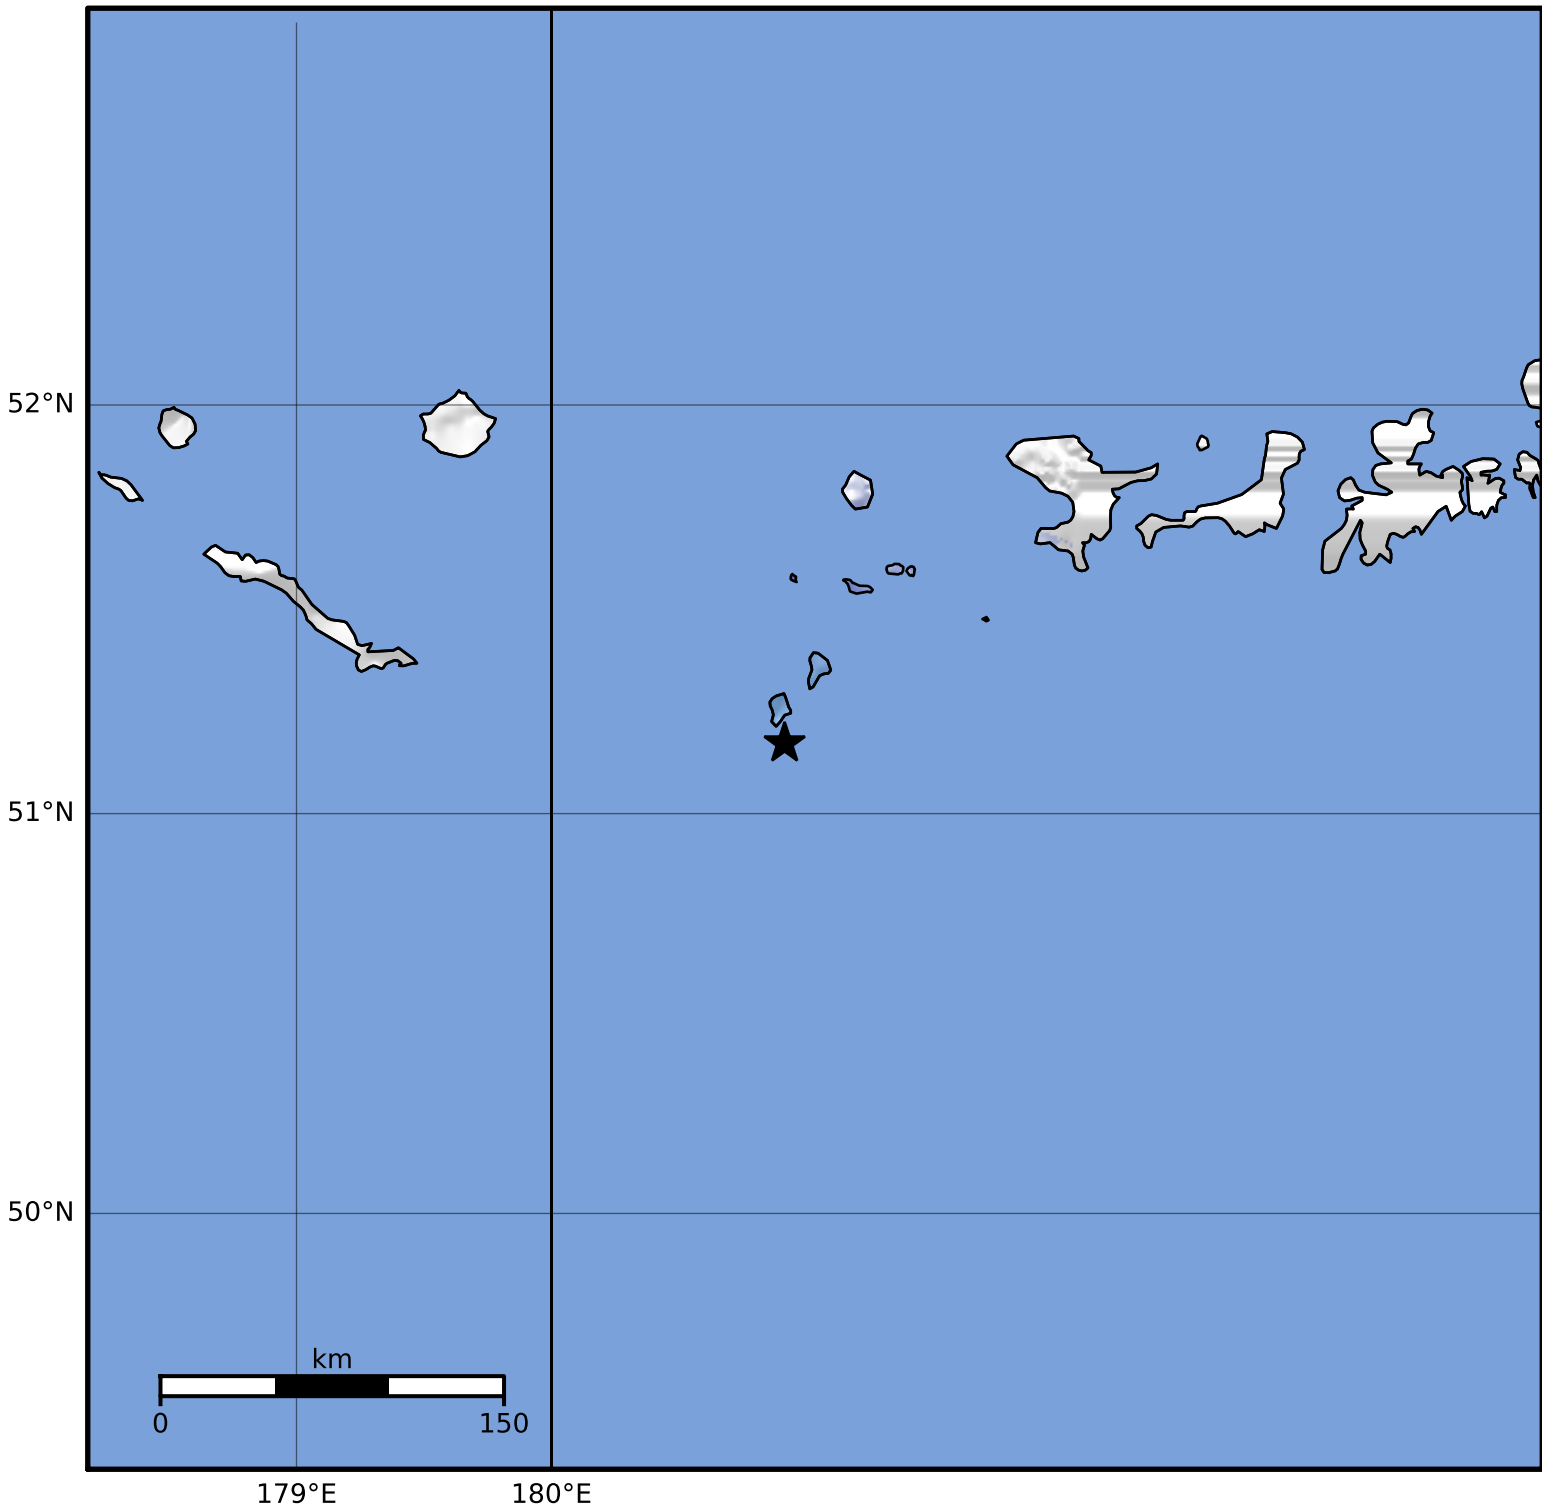

Macroseismic Intensity Map Alaska Earthquake Center
 ShakeMap: 139 km (86 miles) ESE of Amchitka
 Feb 23, 2023 17:27:34 UTC M4.0 N51.17 W179.09 Depth: 25.5km ID:ak0232hlaz0t

SHAKING	Not felt	Weak	Light	Moderate	Strong	Very strong	Severe	Violent	Extreme
DAMAGE	None	None	None	Very light	Light	Moderate	Moderate/heavy	Heavy	Very heavy
PGA(%g)	<0.0464	0.297	2.76	6.2	11.5	21.5	40.1	74.7	>139
PGV(cm/s)	<0.0215	0.135	1.41	4.65	9.64	20	41.4	85.8	>178
INTENSITY	I	II-III	IV	V	VI	VII	VIII	IX	X+

Scale based on Worden et al. (2012)

Version 2: Processed 2023-02-23T18:04:19Z

△ Seismic Instrument ○ Reported Intensity

★ Epicenter