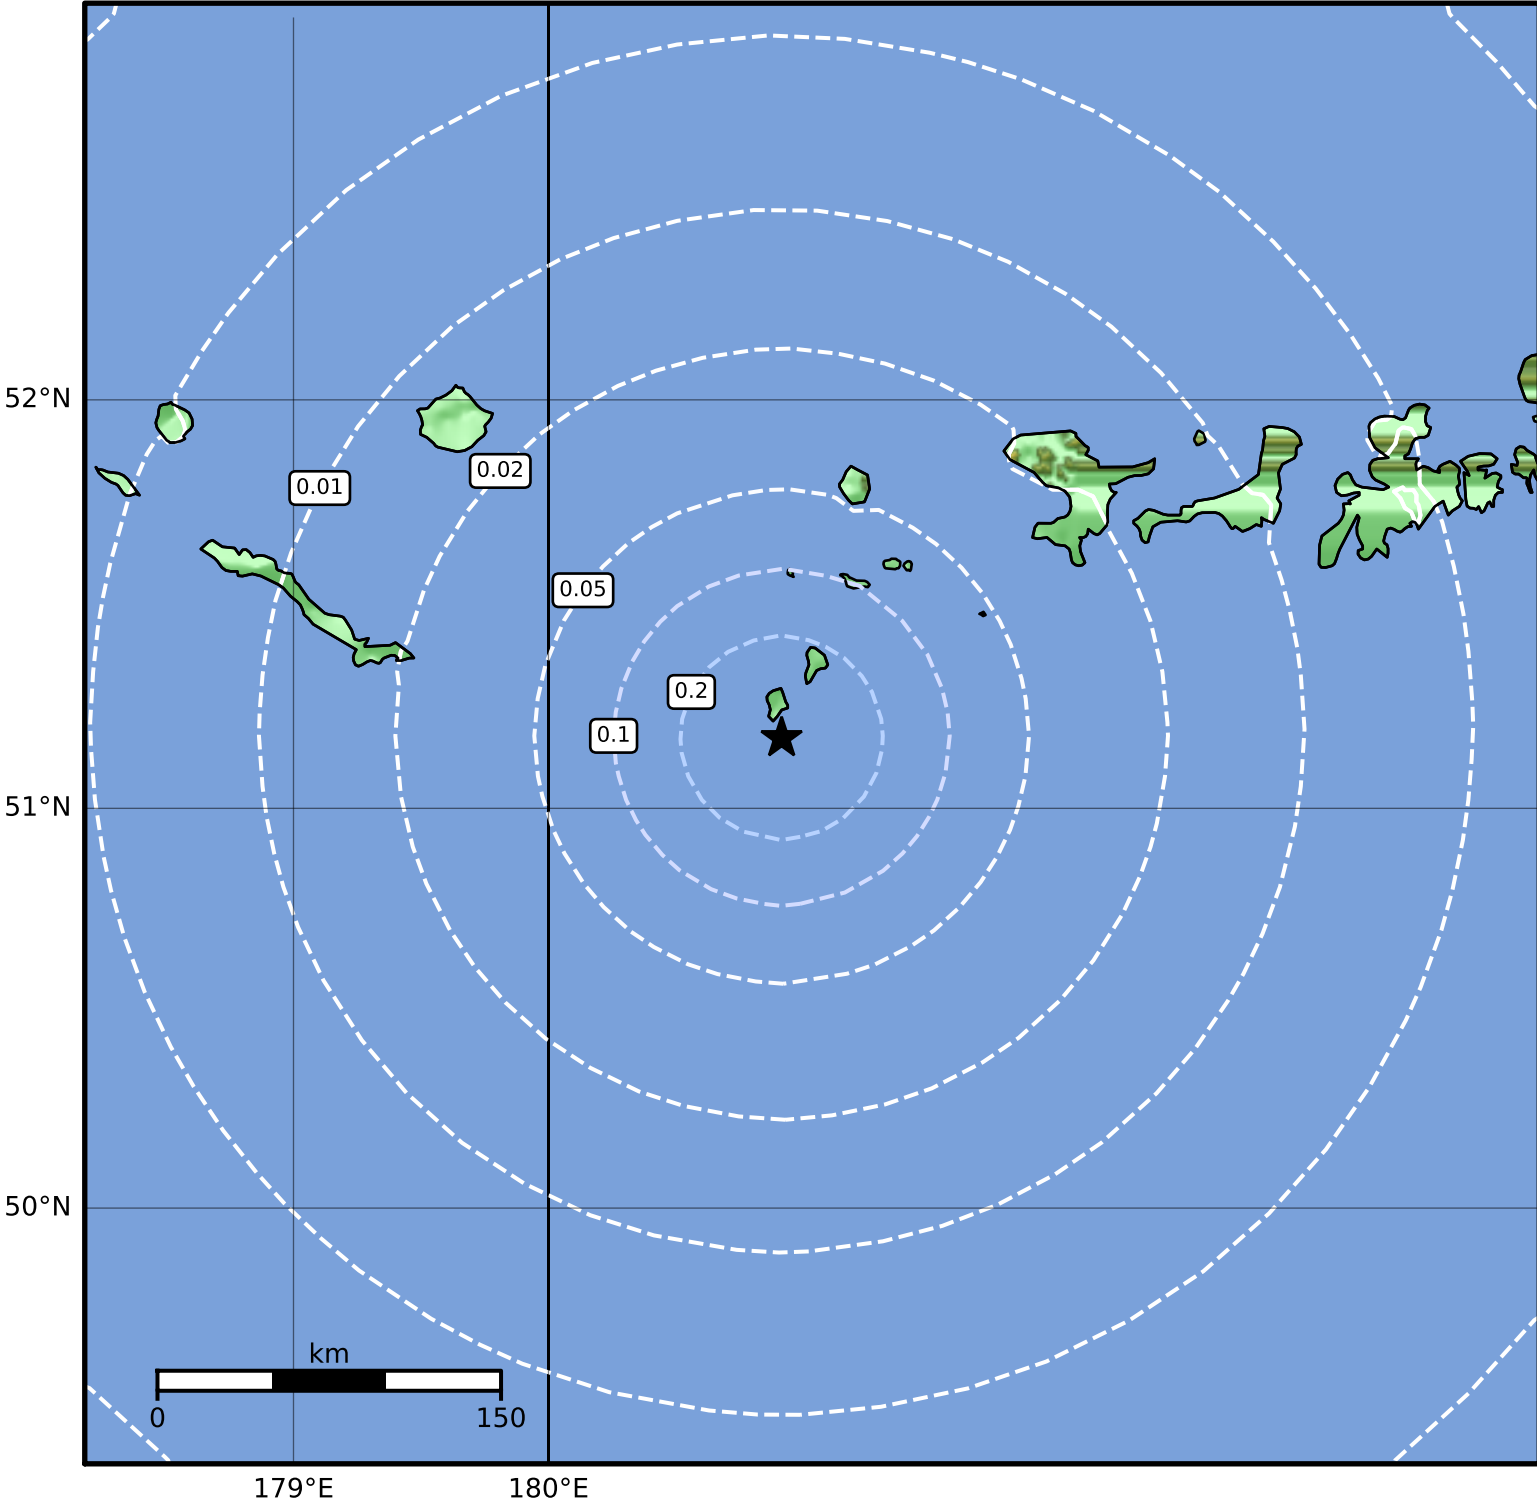

Peak Ground Acceleration Map Alaska Earthquake Center
 ShakeMap: 139 km (86 miles) ESE of Amchitka
 Feb 23, 2023 17:27:34 UTC M4.0 N51.17 W179.09 Depth: 25.5km ID:ak0232hlaz0t

PGA (%g)	0.1	0.2	0.5	1	2	5	10	20	50	100	200
----------	-----	-----	-----	---	---	---	----	----	----	-----	-----

Scale based on Worden et al. (2012)

Version 2: Processed 2023-02-23T18:04:19Z

△ Seismic Instrument ○ Reported Intensity

★ Epicenter