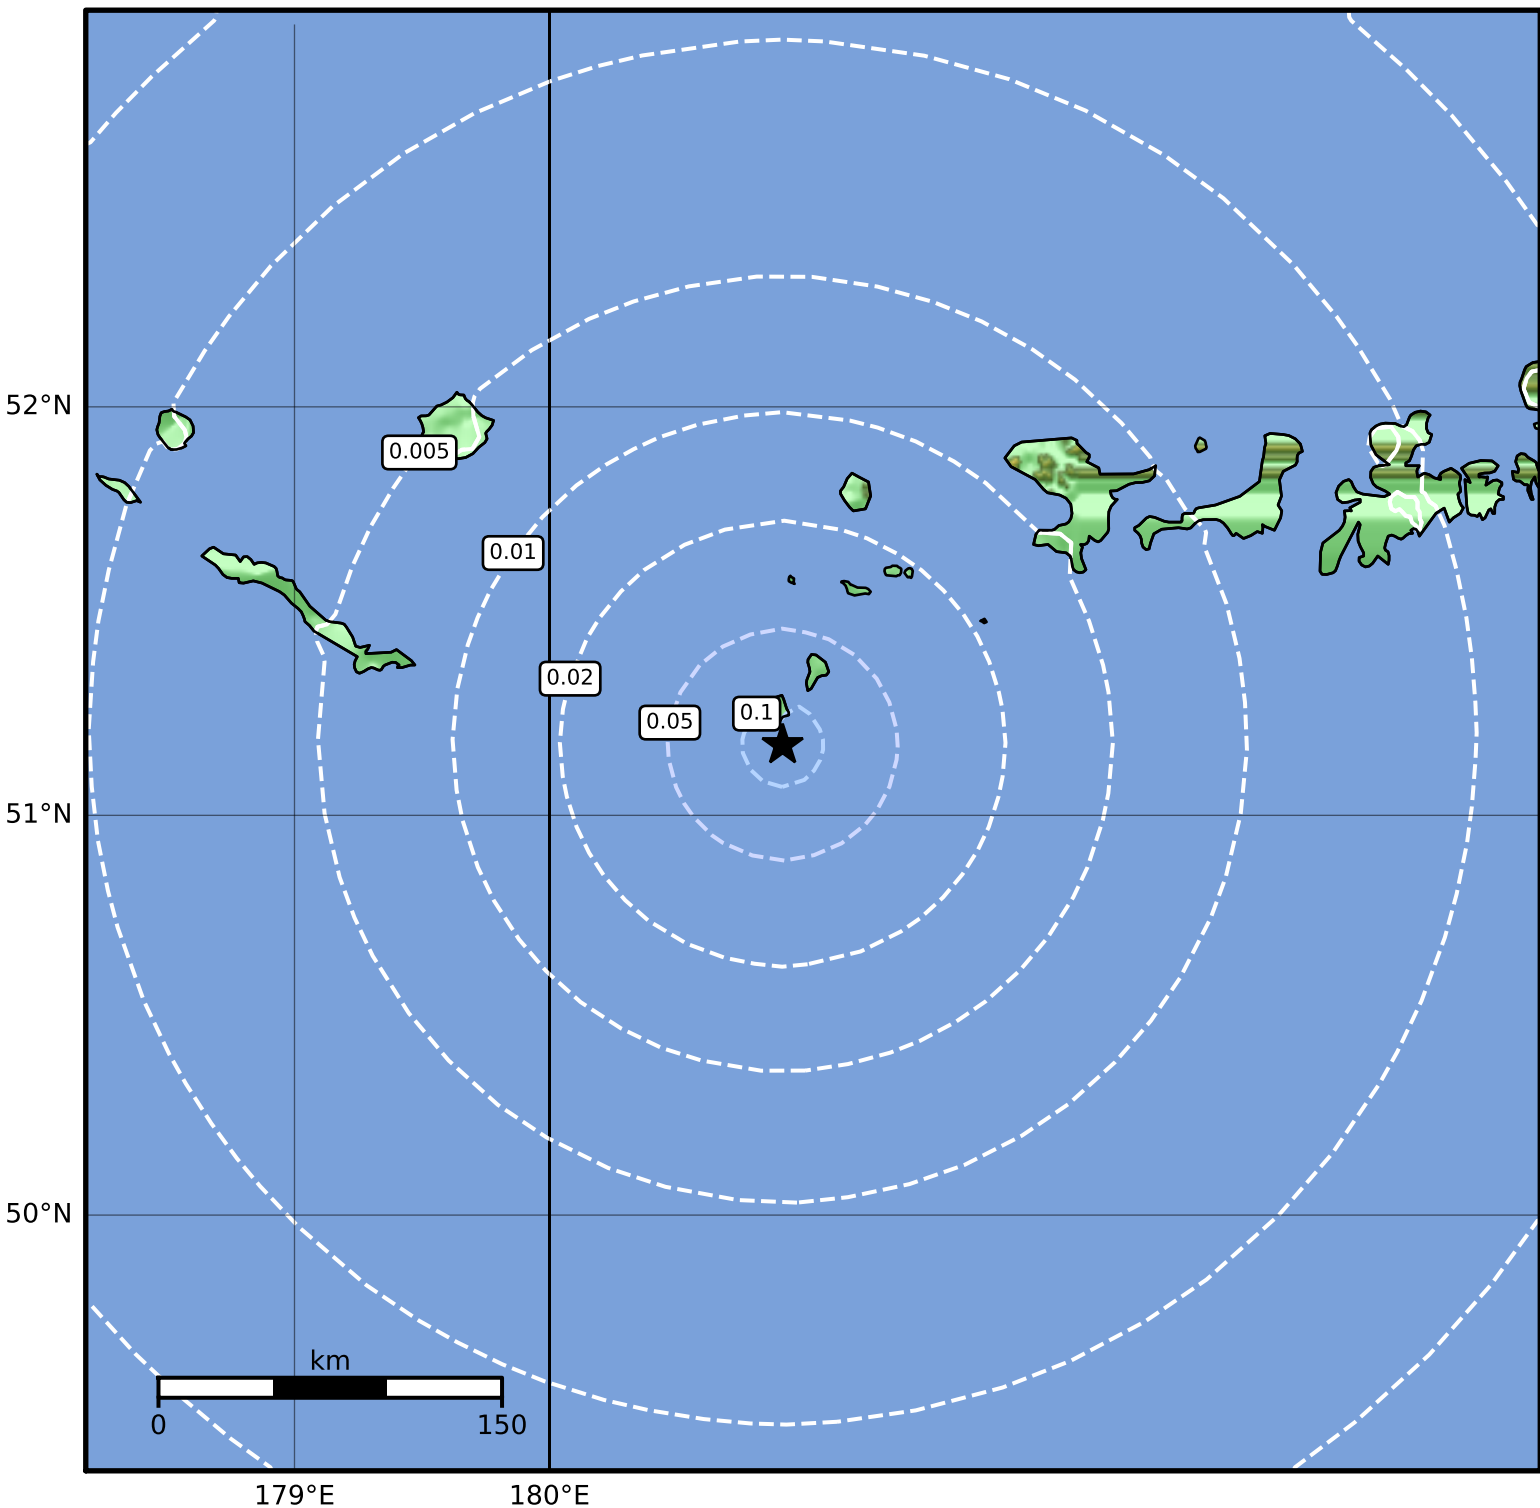

Peak Ground Velocity Map Alaska Earthquake Center  
 ShakeMap: 139 km (86 miles) ESE of Amchitka  
 Feb 23, 2023 17:27:34 UTC M4.0 N51.17 W179.09 Depth: 25.5km ID:ak0232hlaz0t

PGV (cm/s)	0.1	0.2	0.5	1	2	5	10	20	50	100	200
------------	-----	-----	-----	---	---	---	----	----	----	-----	-----

Scale based on Worden et al. (2012)

Version 2: Processed 2023-02-23T18:04:19Z

△ Seismic Instrument ○ Reported Intensity

★ Epicenter