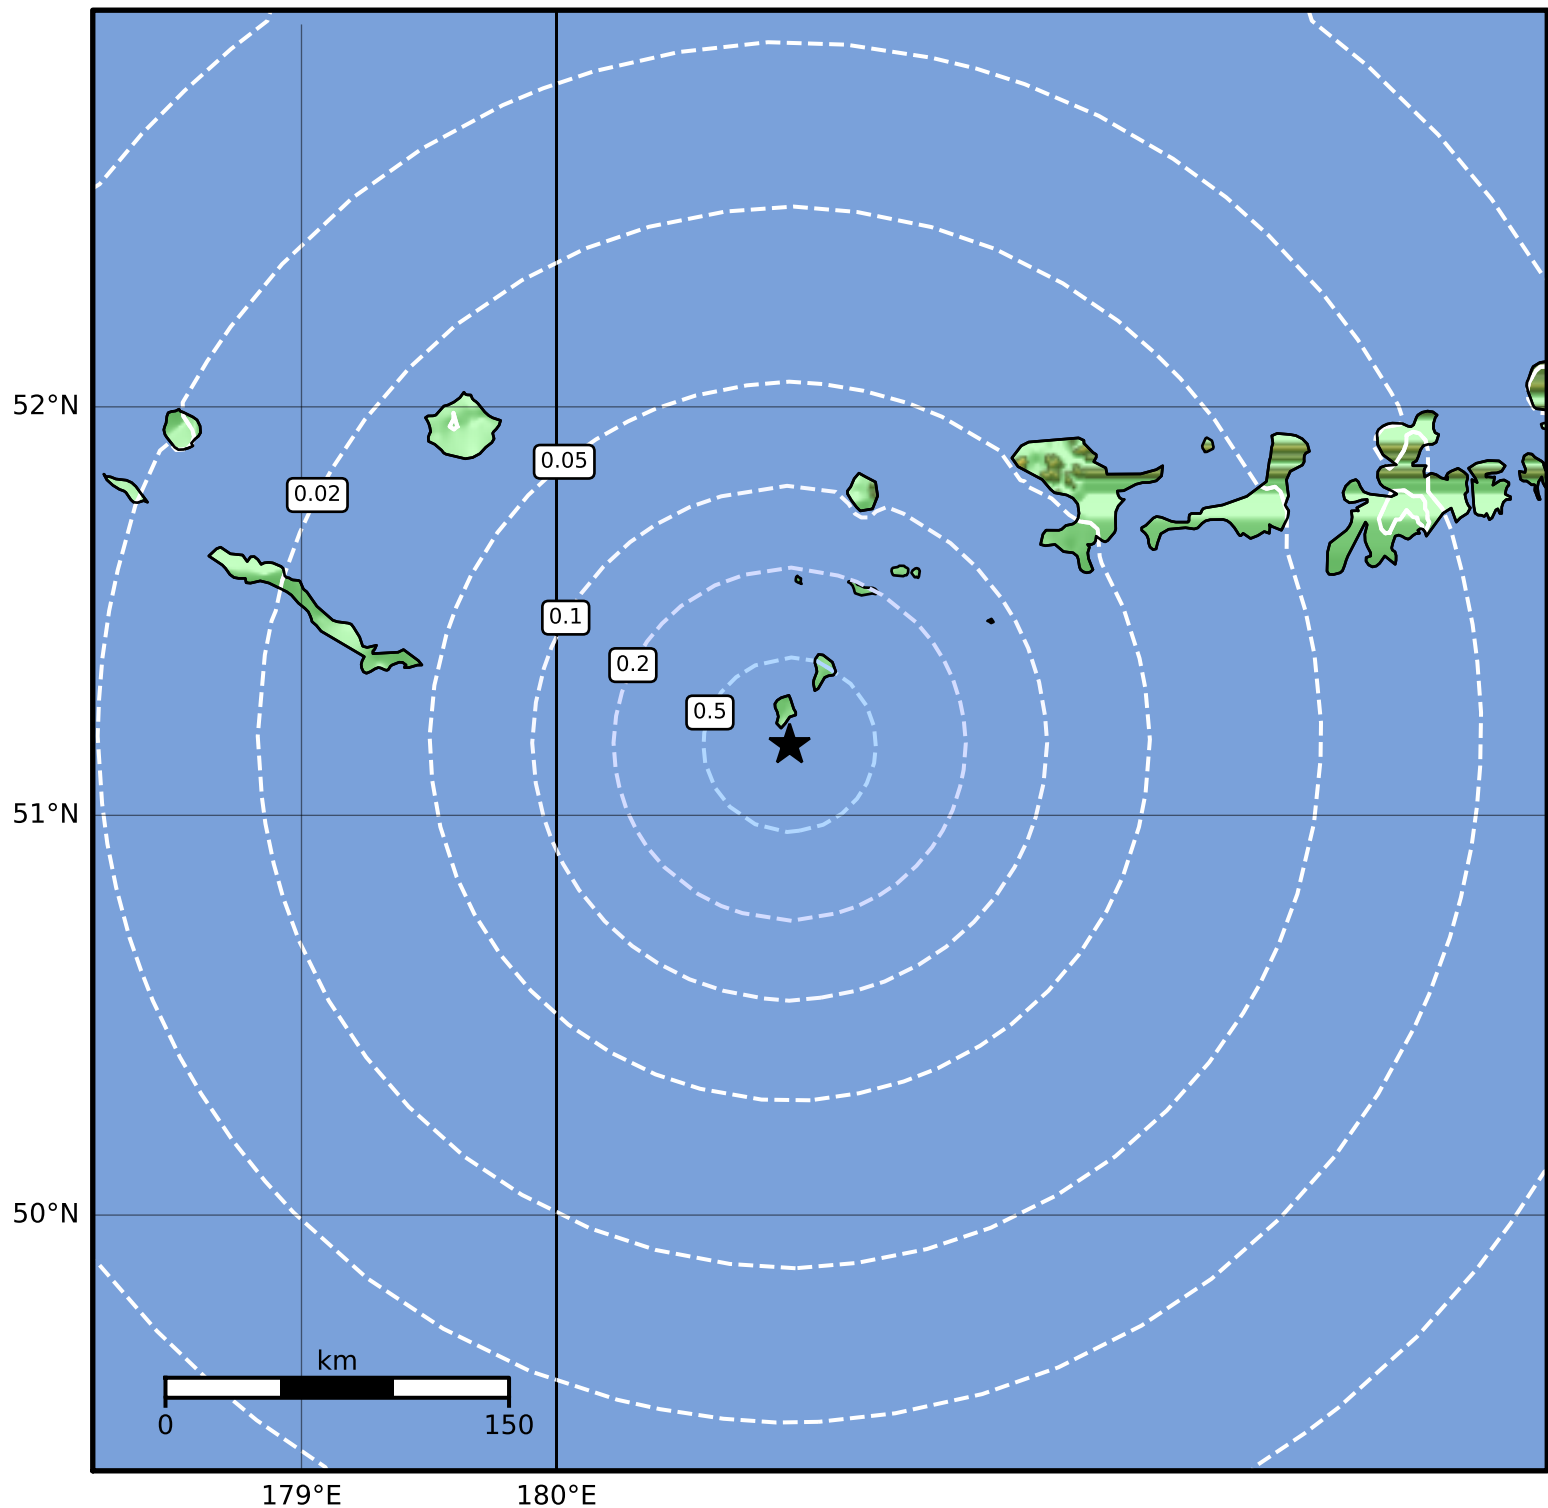

0.3 Second Peak Spectral Acceleration Map Alaska Earthquake Center
 ShakeMap: 139 km (86 miles) ESE of Amchitka
 Feb 23, 2023 17:27:34 UTC M4.0 N51.17 W179.09 Depth: 25.5km ID:ak0232hlaz0t

SA(0.3) (%g)	0.1	0.2	0.5	1	2	5	10	20	50	100	200
--------------	-----	-----	-----	---	---	---	----	----	----	-----	-----

Scale based on Worden et al. (2012)

Version 2: Processed 2023-02-23T18:04:19Z

△ Seismic Instrument ○ Reported Intensity

★ Epicenter