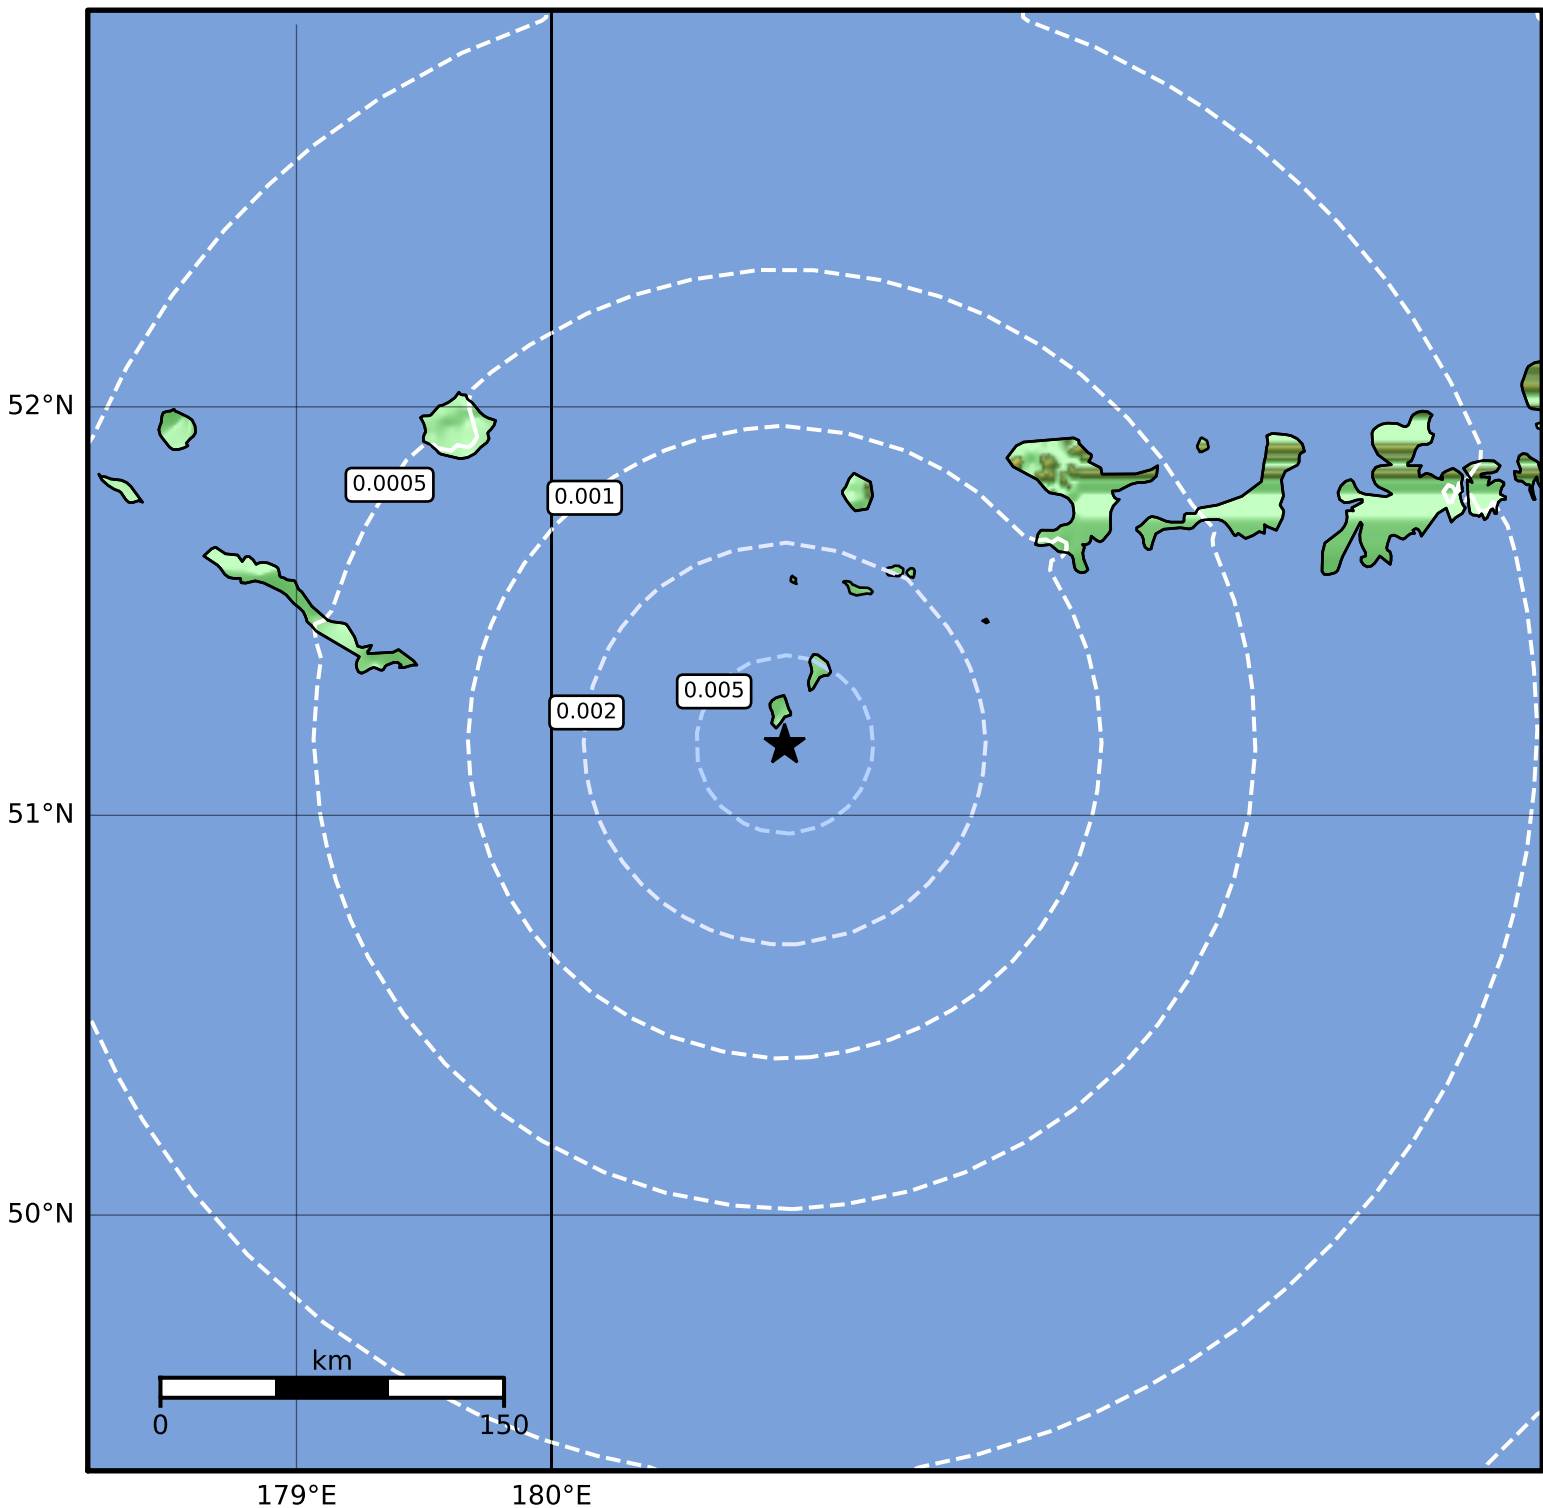

3.0 Second Peak Spectral Acceleration Map Alaska Earthquake Center
 ShakeMap: 139 km (86 miles) ESE of Amchitka
 Feb 23, 2023 17:27:34 UTC M4.0 N51.17 W179.09 Depth: 25.5km ID:ak0232hlaz0t

Scale based on Worden et al. (2012)

Version 2: Processed 2023-02-23T18:04:19Z

△ Seismic Instrument ○ Reported Intensity

★ Epicenter