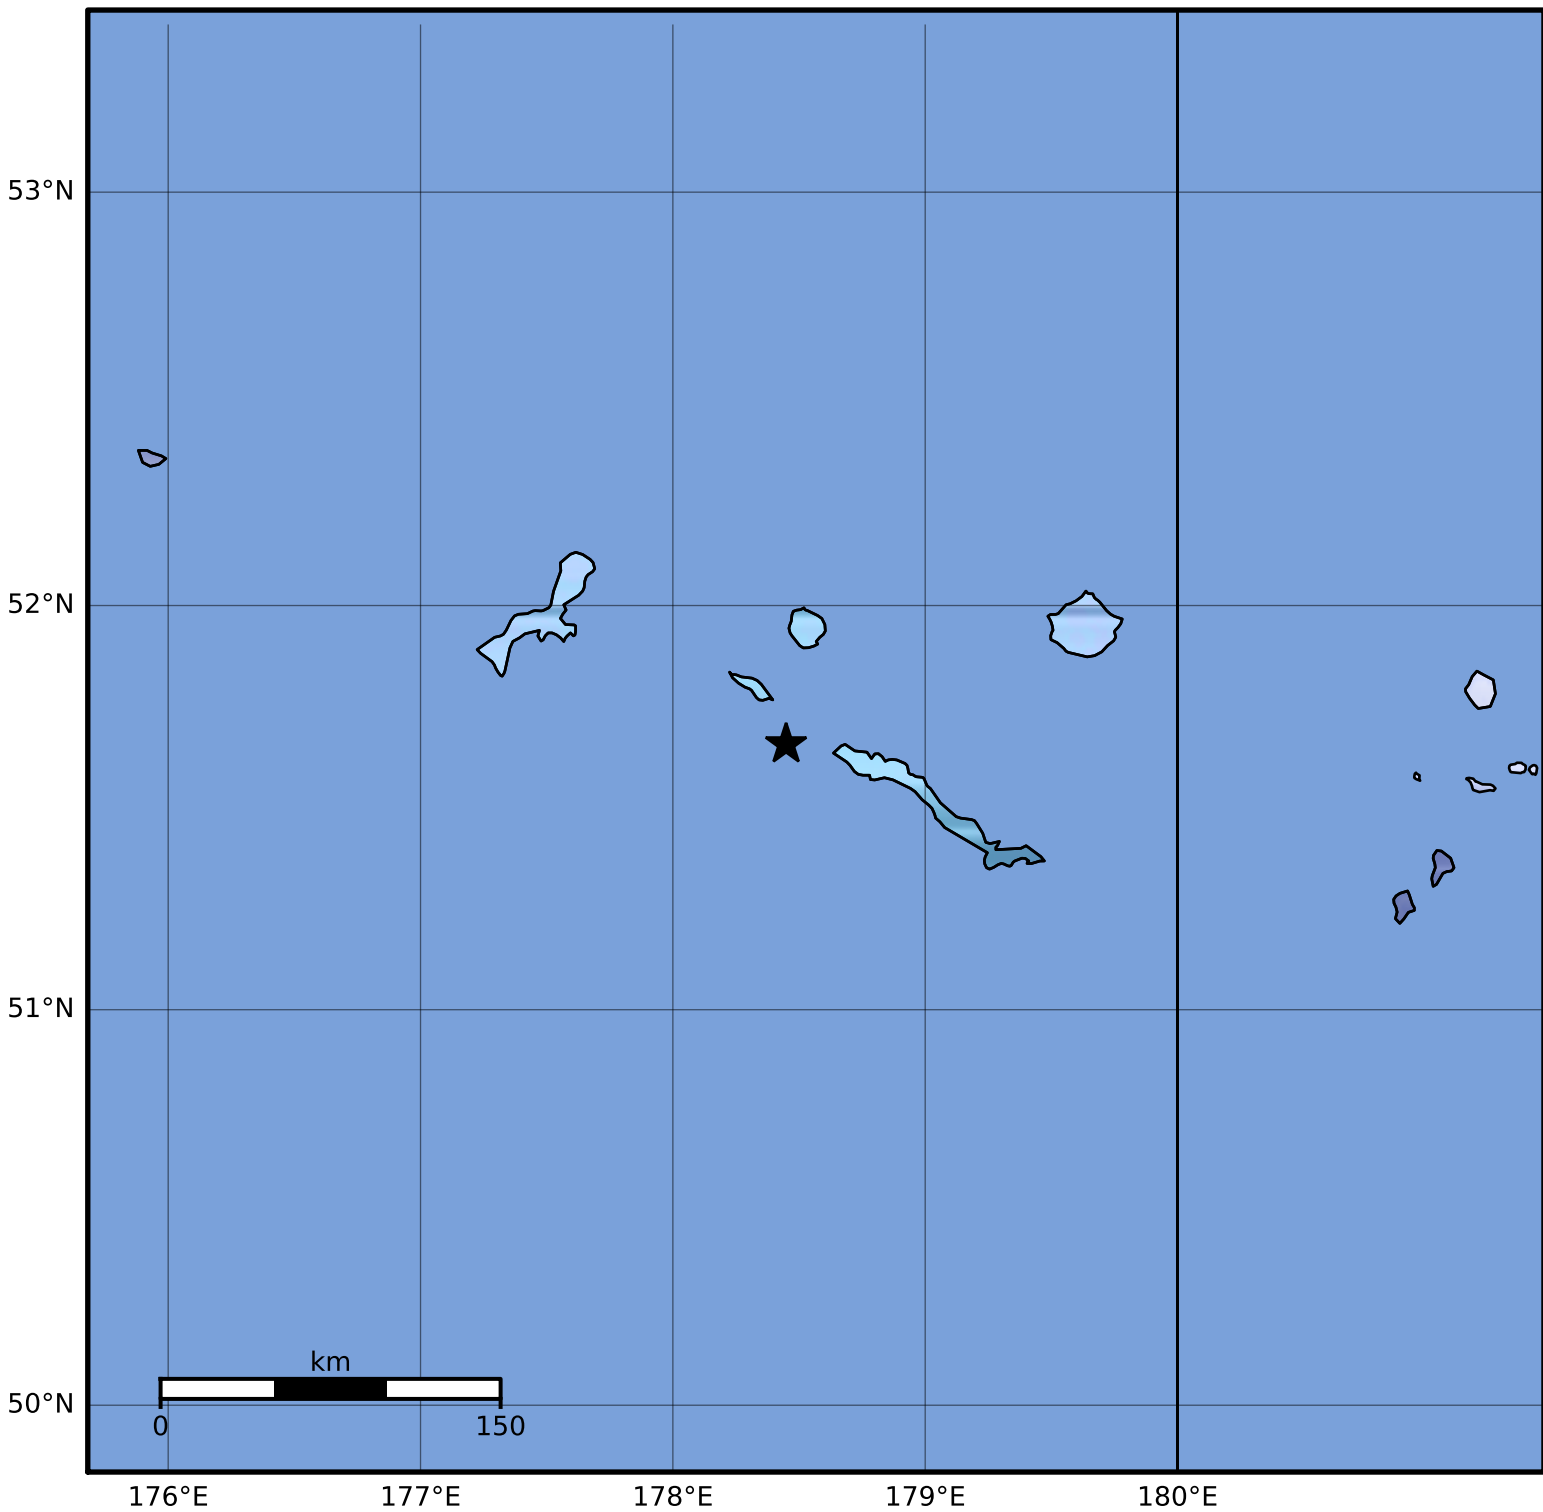

Macroseismic Intensity Map Alaska Earthquake Center
 ShakeMap: 41 km (25 miles) WNW of Amchitka
 Feb 24, 2023 08:42:16 UTC M3.6 N51.66 E178.45 Depth: 95.7km ID:ak0232j3klfv

SHAKING	Not felt	Weak	Light	Moderate	Strong	Very strong	Severe	Violent	Extreme
DAMAGE	None	None	None	Very light	Light	Moderate	Moderate/heavy	Heavy	Very heavy
PGA(%g)	<0.0464	0.297	2.76	6.2	11.5	21.5	40.1	74.7	>139
PGV(cm/s)	<0.0215	0.135	1.41	4.65	9.64	20	41.4	85.8	>178
INTENSITY	I	II-III	IV	V	VI	VII	VIII	IX	X+

Scale based on Worden et al. (2012)

Version 2: Processed 2023-02-24T09:42:50Z

△ Seismic Instrument ○ Reported Intensity

★ Epicenter