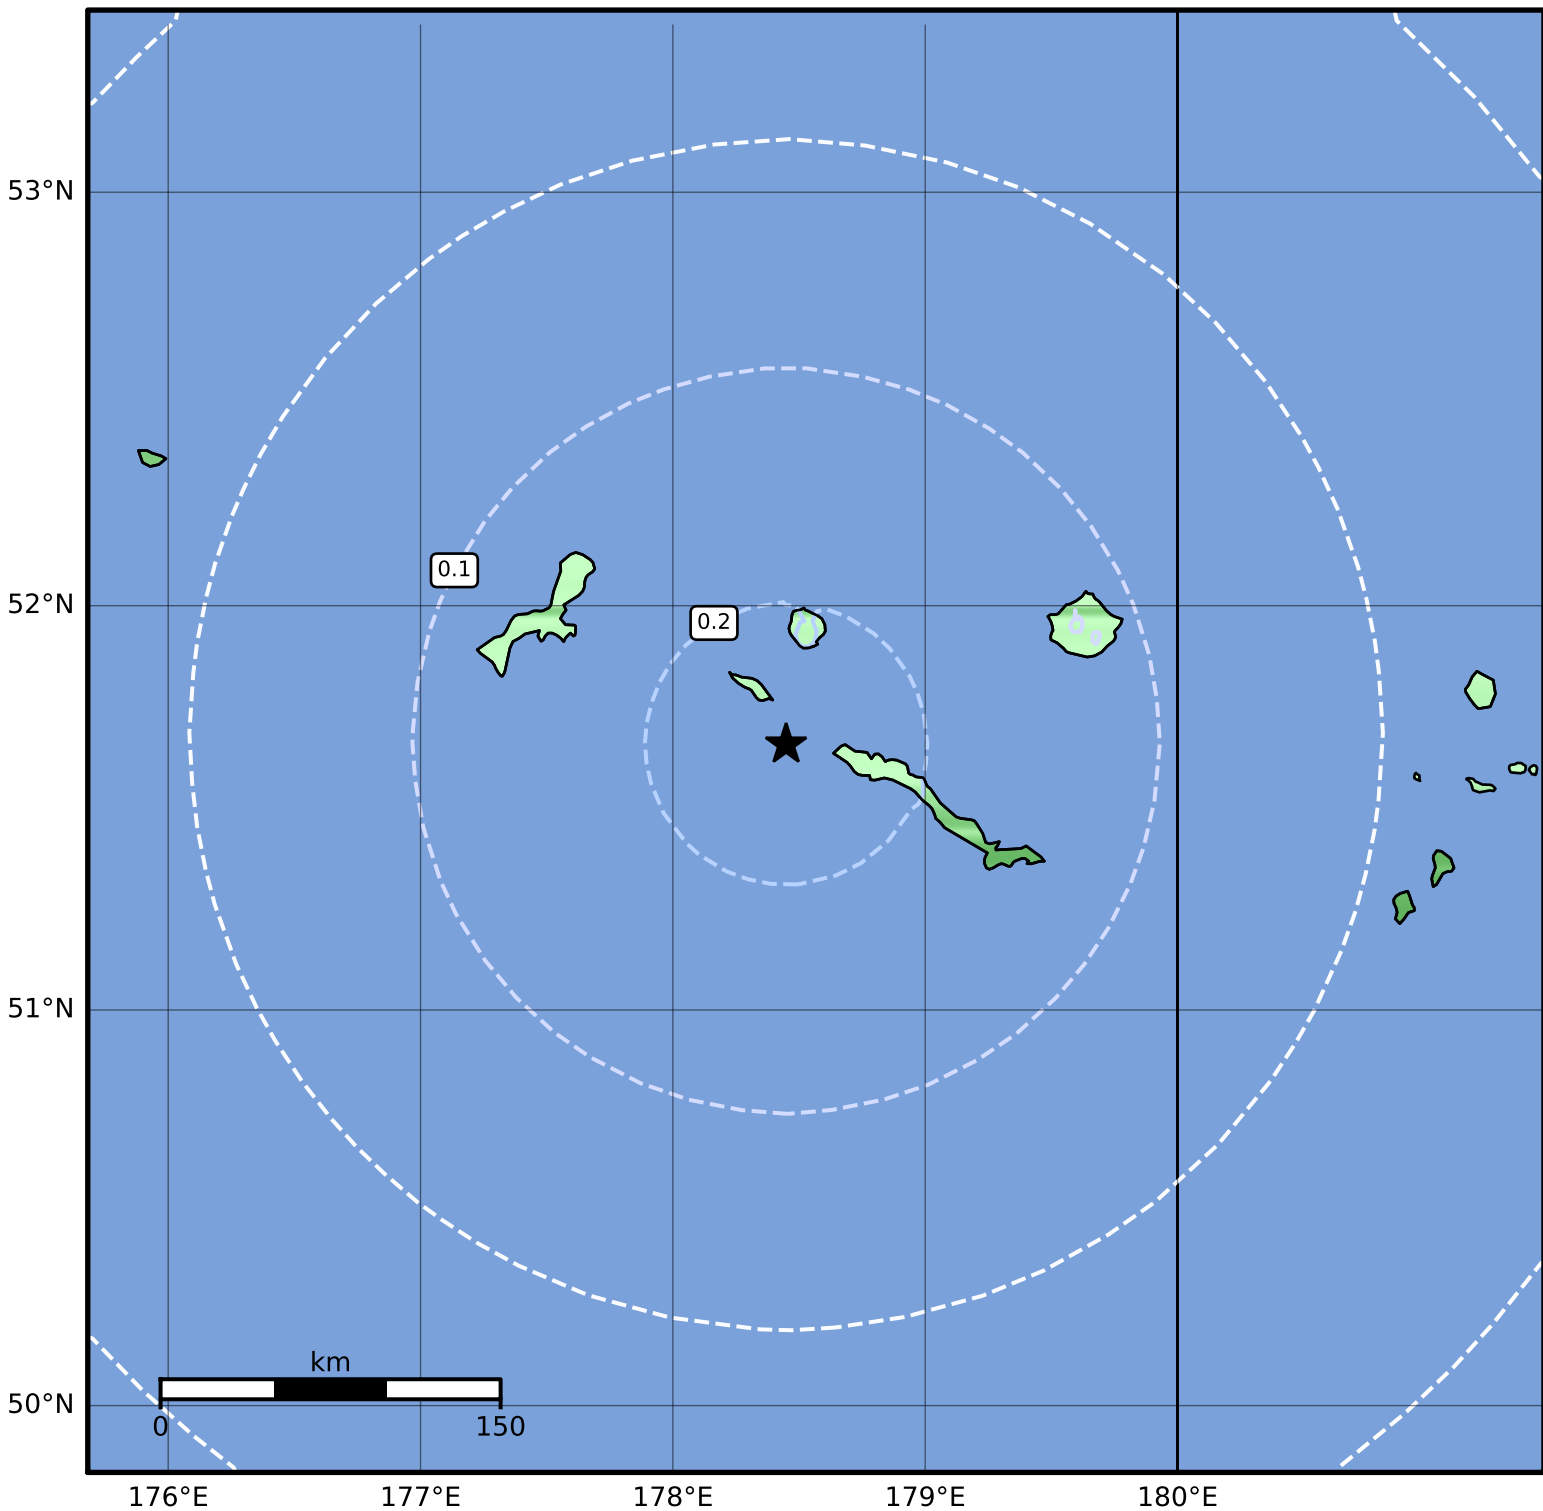

Peak Ground Acceleration Map Alaska Earthquake Center
 ShakeMap: 41 km (25 miles) WNW of Amchitka
 Feb 24, 2023 08:42:16 UTC M3.6 N51.66 E178.45 Depth: 95.7km ID:ak0232j3klfv

PGA (%g)	0.1	0.2	0.5	1	2	5	10	20	50	100	200
----------	-----	-----	-----	---	---	---	----	----	----	-----	-----

Scale based on Worden et al. (2012)

Version 2: Processed 2023-02-24T09:42:50Z

△ Seismic Instrument ○ Reported Intensity

★ Epicenter