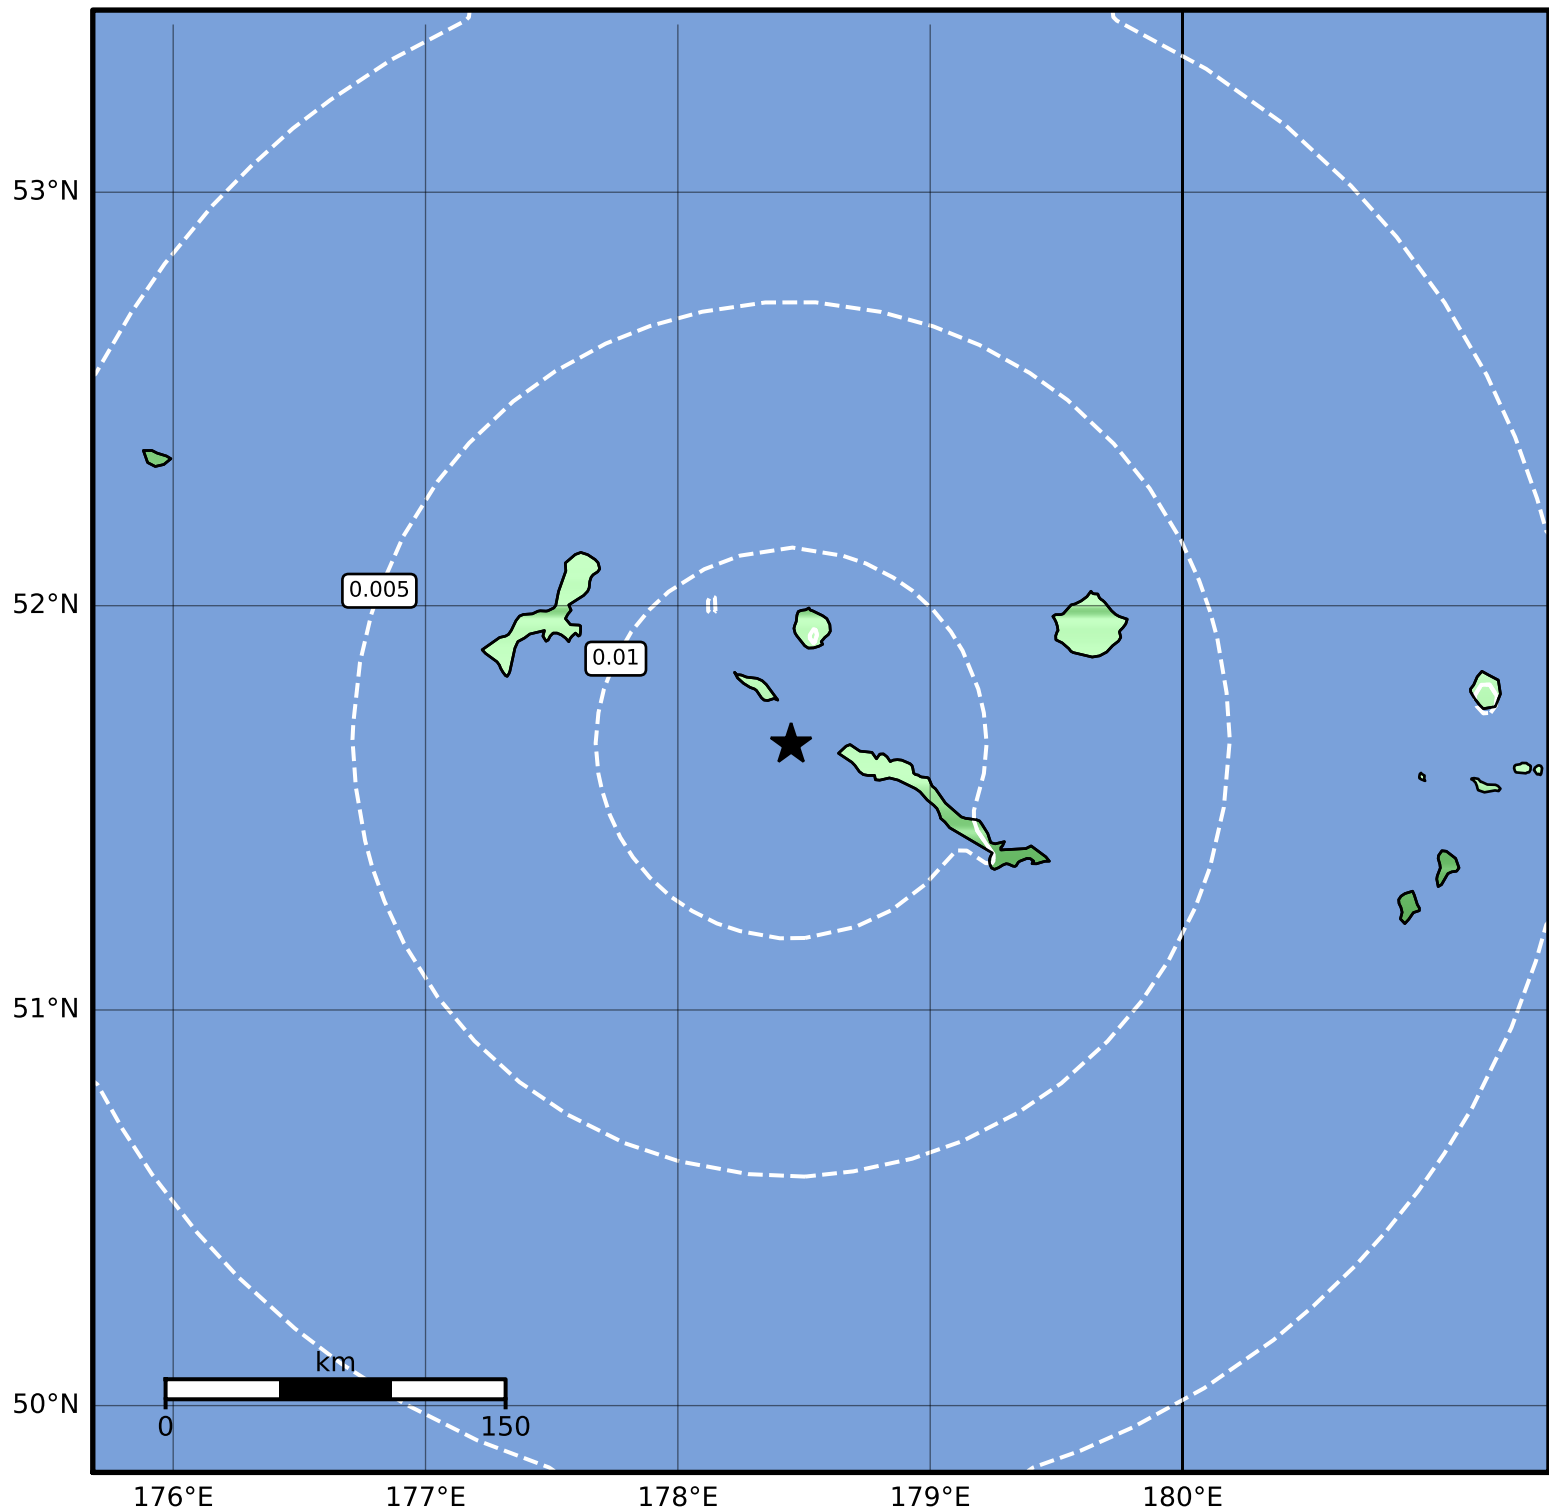

Peak Ground Velocity Map Alaska Earthquake Center
ShakeMap: 41 km (25 miles) WNW of Amchitka
Feb 24, 2023 08:42:16 UTC M3.6 N51.66 E178.45 Depth: 95.7km ID:ak0232j3klfv

Scale based on Worden et al. (2012)

Version 2: Processed 2023-02-24T09:42:50Z

△ Seismic Instrument ○ Reported Intensity

★ Epicenter