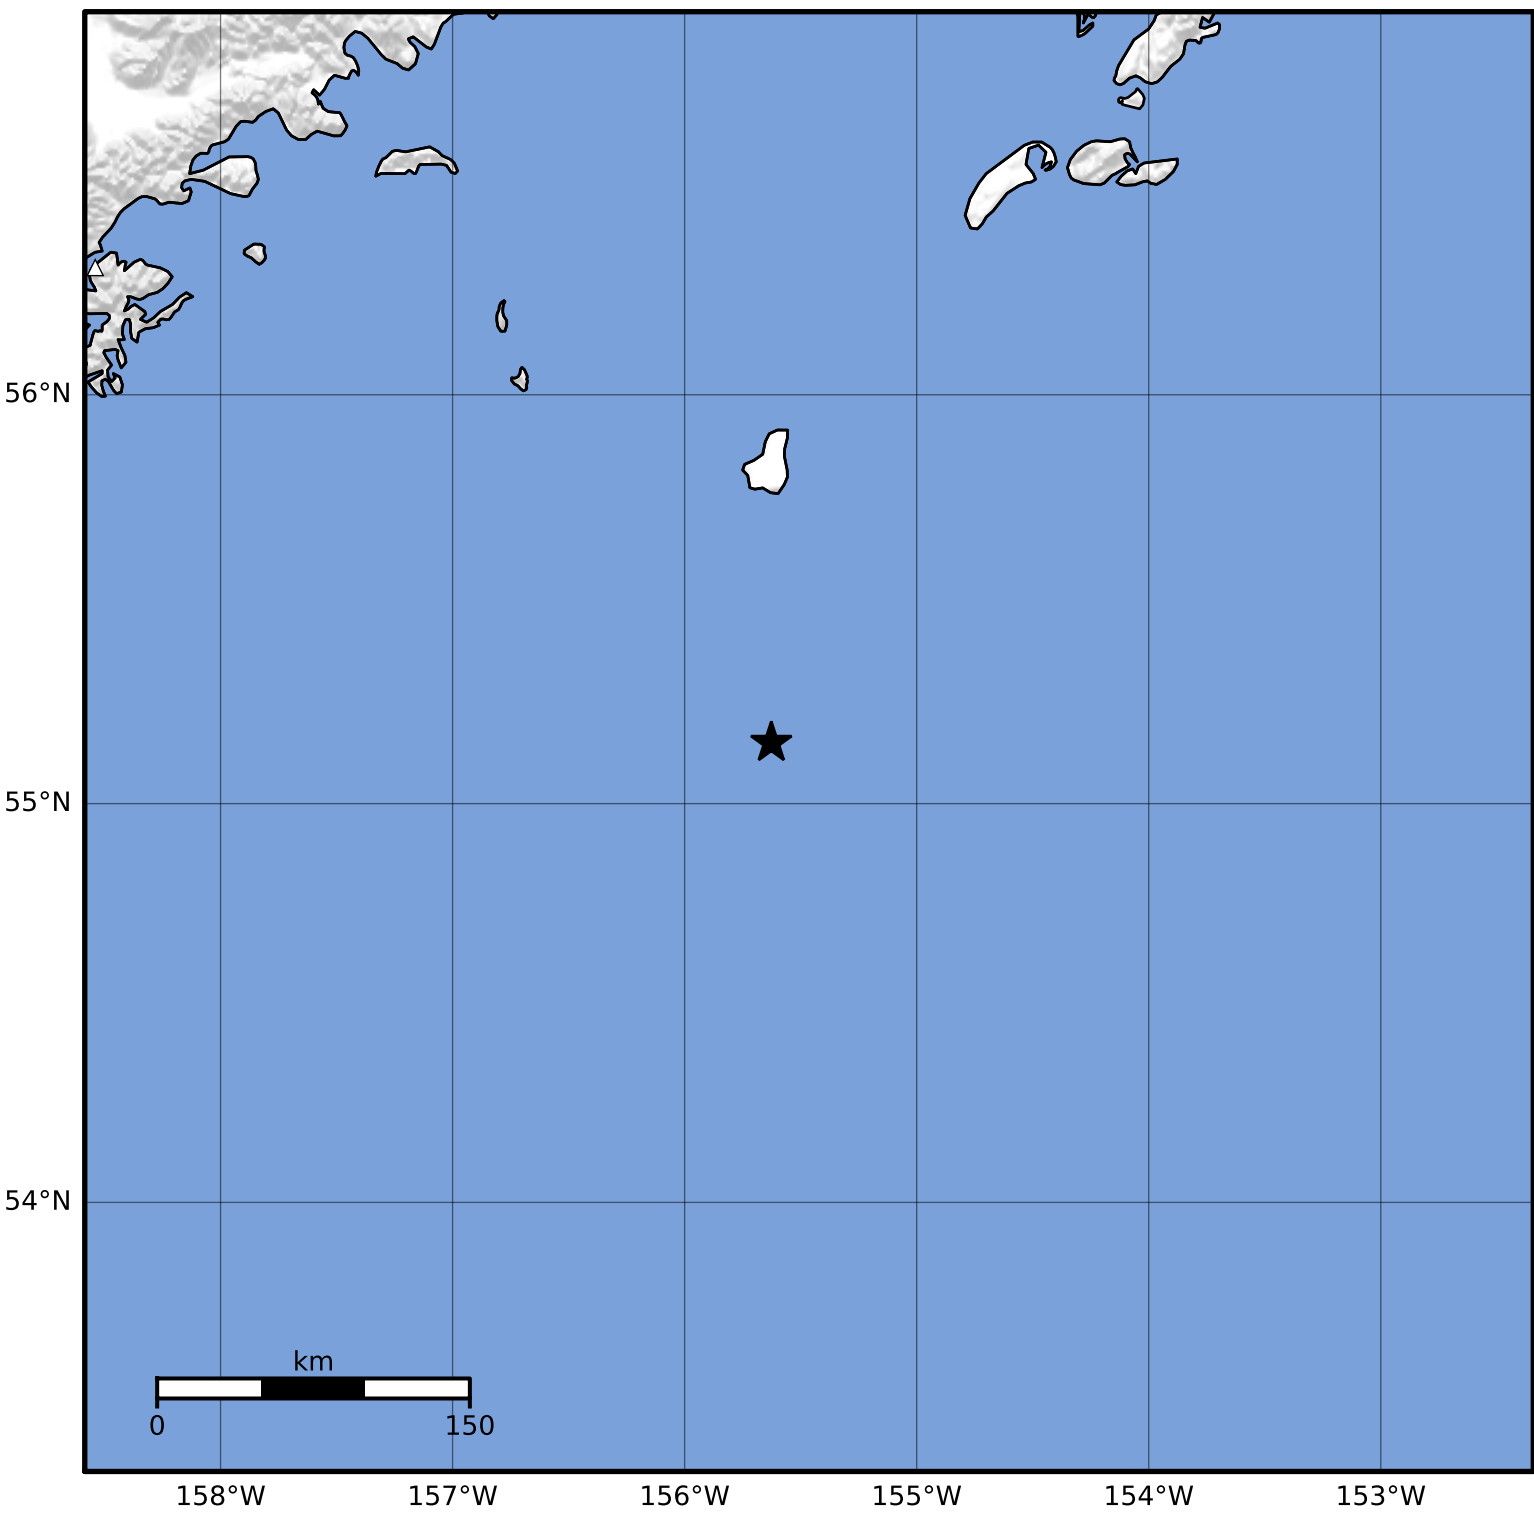

Macroseismic Intensity Map Alaska Earthquake Center
 ShakeMap: 215 km (134 miles) SE of Chignik
 Feb 24, 2023 21:53:18 UTC M3.6 N55.15 W155.63 Depth: 15.4km ID:ak0232jbdl34

SHAKING	Not felt	Weak	Light	Moderate	Strong	Very strong	Severe	Violent	Extreme
DAMAGE	None	None	None	Very light	Light	Moderate	Moderate/heavy	Heavy	Very heavy
PGA(%g)	<0.0464	0.297	2.76	6.2	11.5	21.5	40.1	74.7	>139
PGV(cm/s)	<0.0215	0.135	1.41	4.65	9.64	20	41.4	85.8	>178
INTENSITY	I	II-III	IV	V	VI	VII	VIII	IX	X+

Scale based on Worden et al. (2012) Version 2: Processed 2023-02-25T00:13:52Z
 △ Seismic Instrument ○ Reported Intensity ★ Epicenter