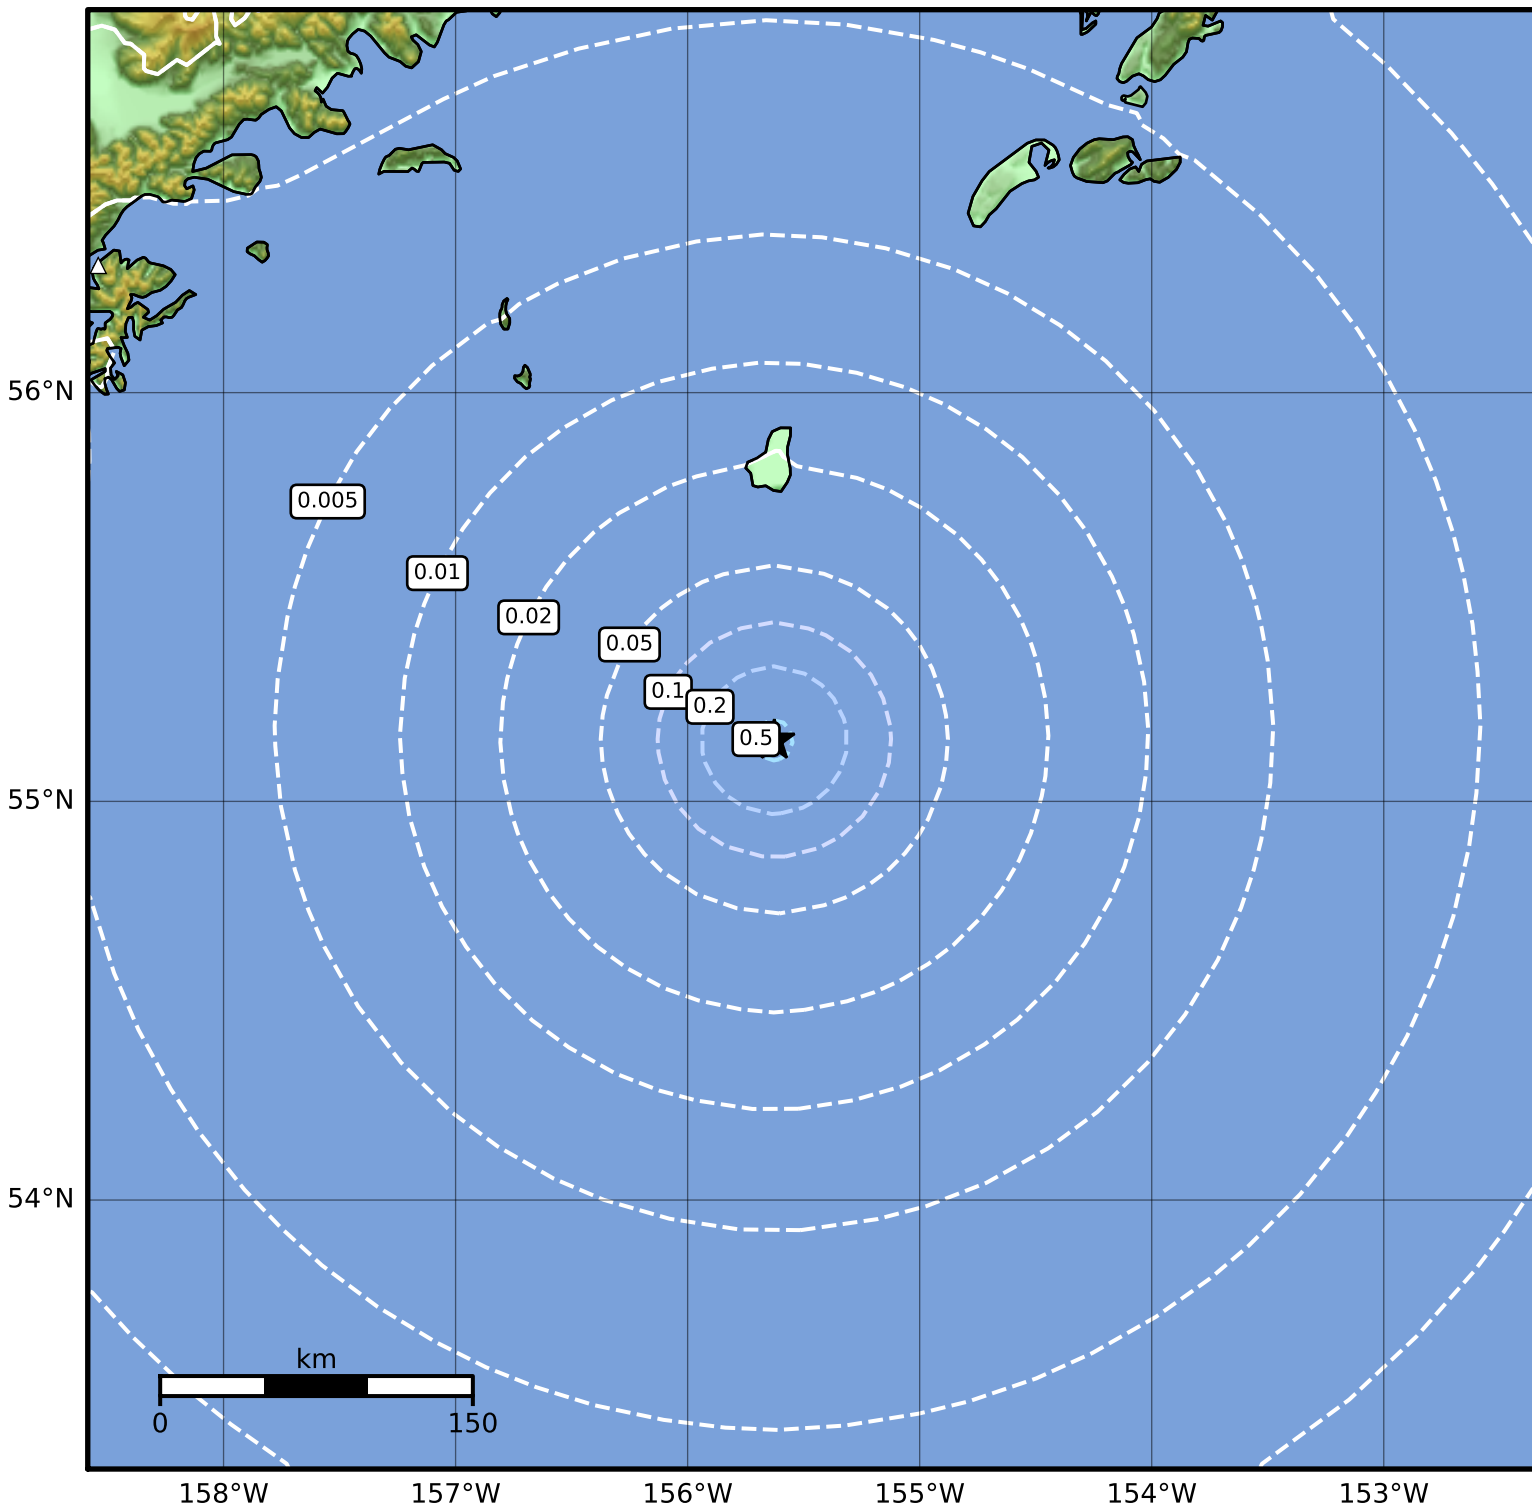

Peak Ground Acceleration Map Alaska Earthquake Center
 ShakeMap: 215 km (134 miles) SE of Chignik
 Feb 24, 2023 21:53:18 UTC M3.6 N55.15 W155.63 Depth: 15.4km ID:ak0232jbd134

PGA (%g)	0.1	0.2	0.5	1	2	5	10	20	50	100	200
----------	-----	-----	-----	---	---	---	----	----	----	-----	-----

Scale based on Worden et al. (2012)

Version 2: Processed 2023-02-25T00:13:52Z

△ Seismic Instrument ○ Reported Intensity

★ Epicenter