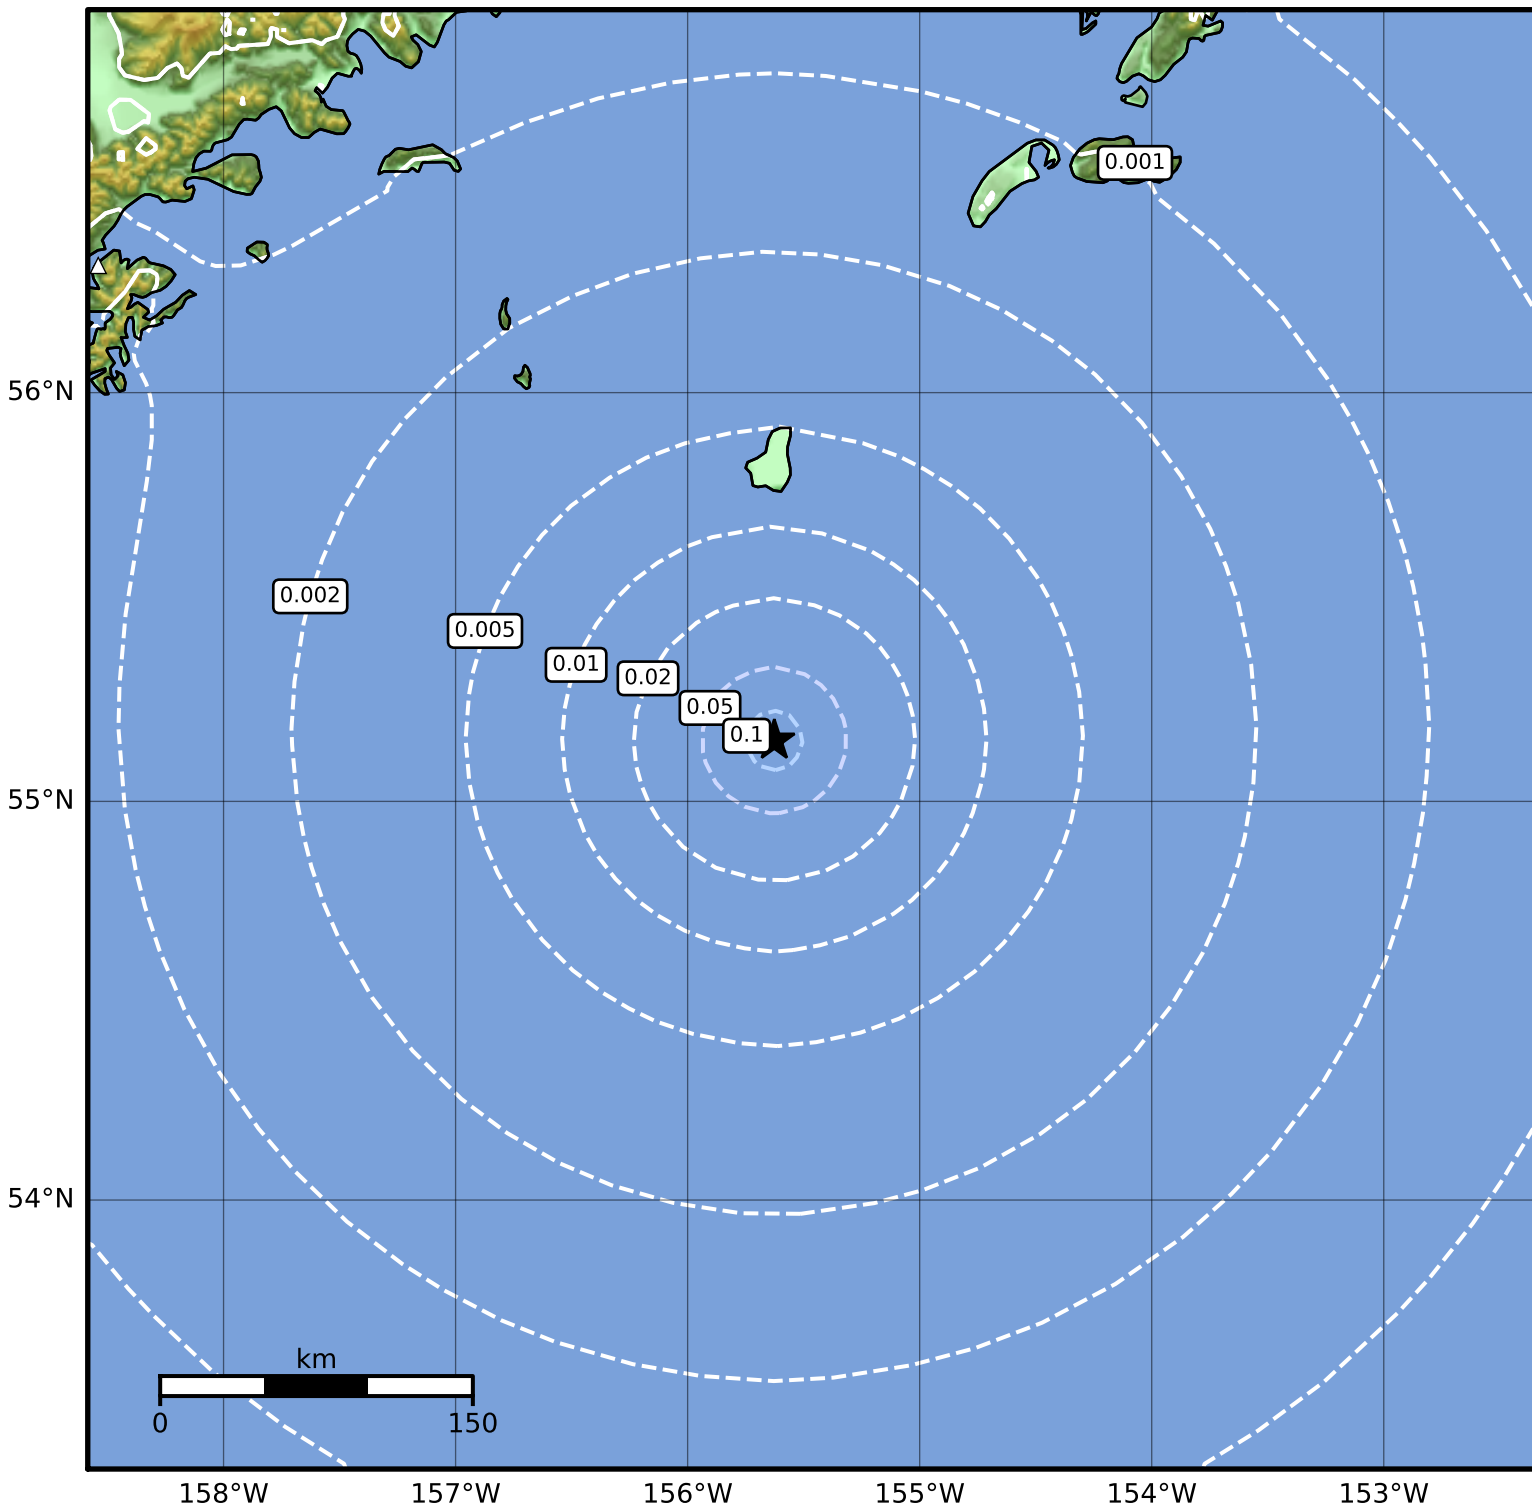

Peak Ground Velocity Map Alaska Earthquake Center
ShakeMap: 215 km (134 miles) SE of Chignik
Feb 24, 2023 21:53:18 UTC M3.6 N55.15 W155.63 Depth: 15.4km ID:ak0232jbd134

PGV (cm/s)	0.1	0.2	0.5	1	2	5	10	20	50	100	200
------------	-----	-----	-----	---	---	---	----	----	----	-----	-----

Scale based on Worden et al. (2012)

Version 2: Processed 2023-02-25T00:13:52Z

△ Seismic Instrument ○ Reported Intensity

★ Epicenter