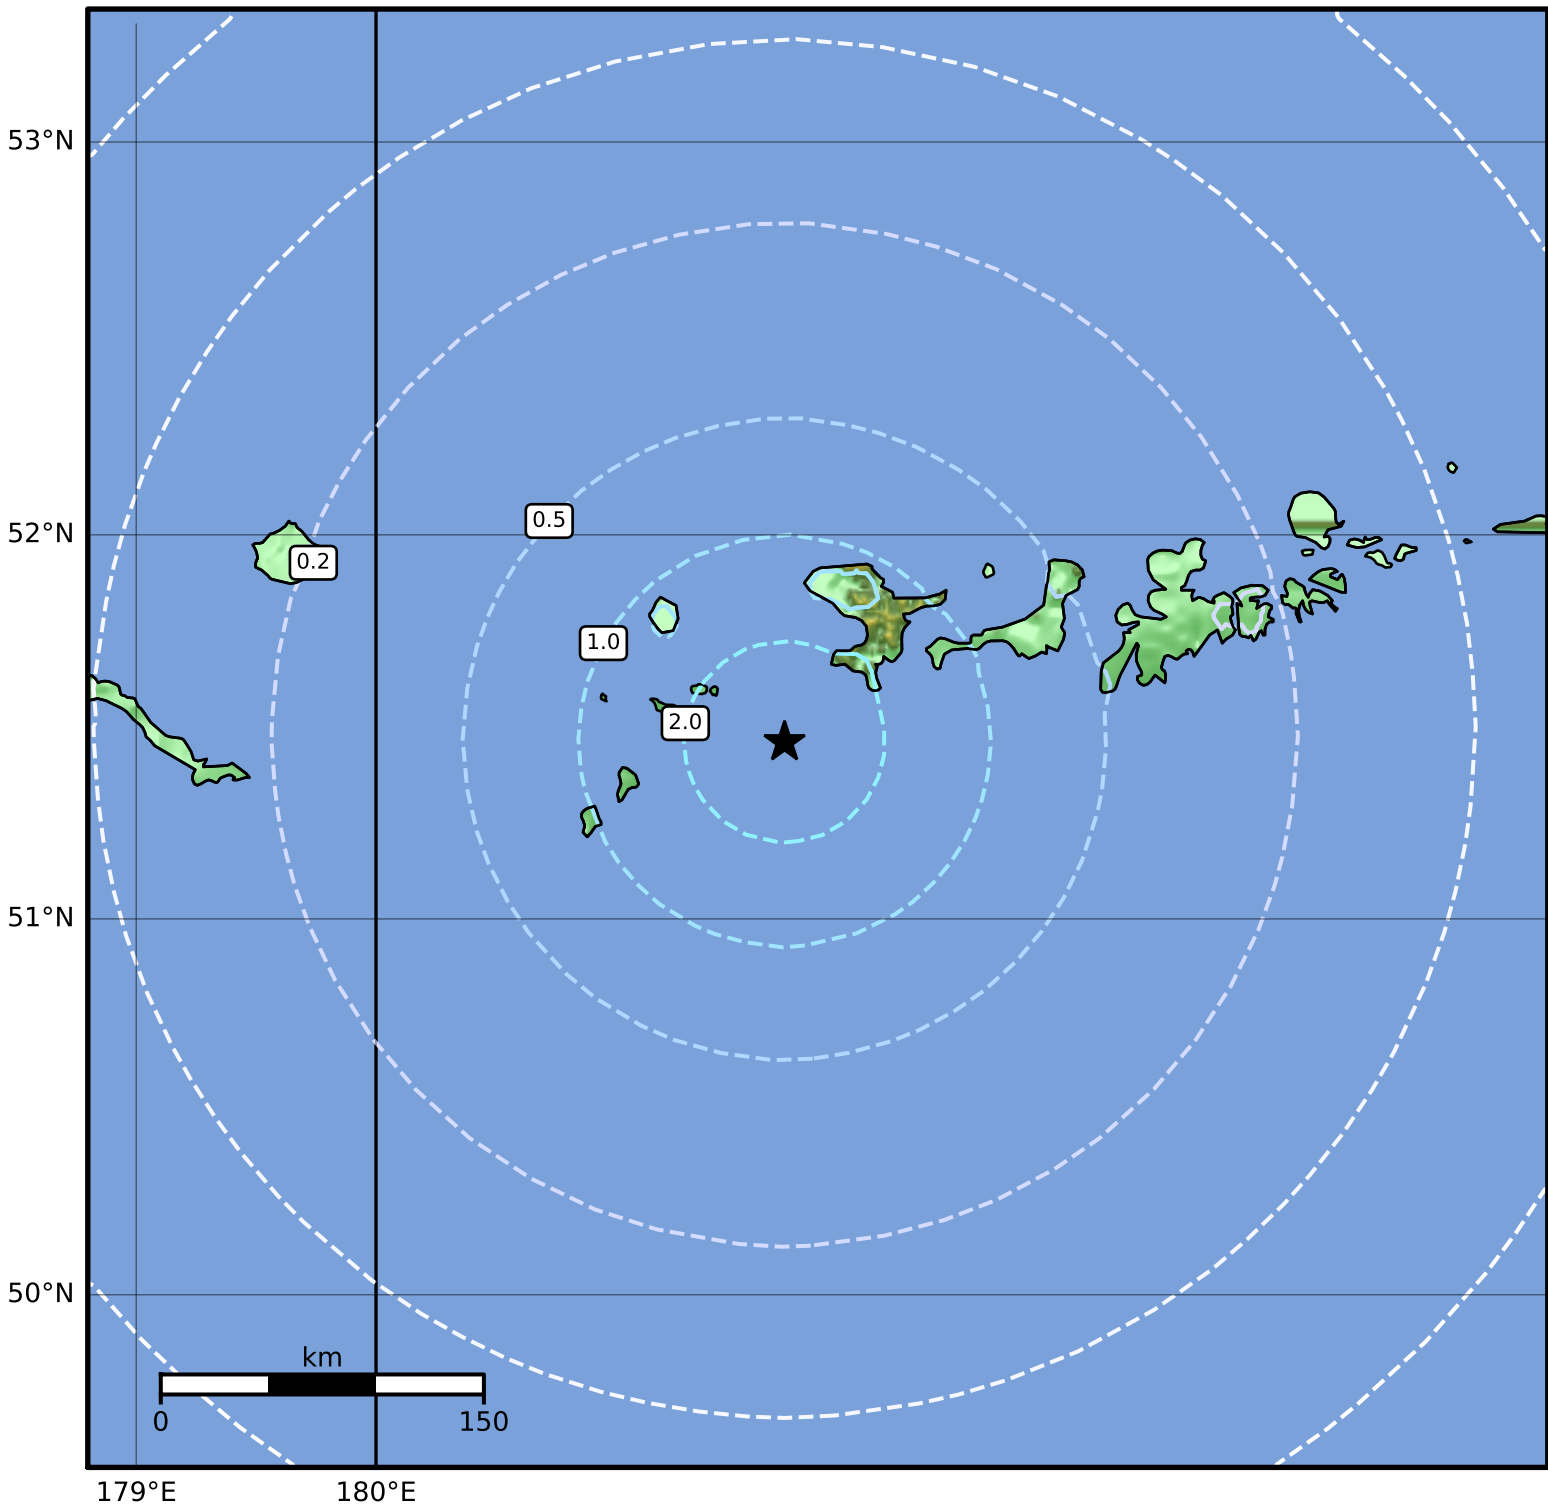

0.3 Second Peak Spectral Acceleration Map Alaska Earthquake Center
 ShakeMap: 122 km (76 miles) WSW of Adak
 Feb 26, 2023 13:53:17 UTC M5.0 N51.46 W178.30 Depth: 42.7km ID:ak0232mhotav

SA(0.3) (%g)	0.1	0.2	0.5	1	2	5	10	20	50	100	200
--------------	-----	-----	-----	---	---	---	----	----	----	-----	-----

Scale based on Worden et al. (2012)

Version 1: Processed 2023-03-04T01:41:25Z

△ Seismic Instrument ○ Reported Intensity

★ Epicenter