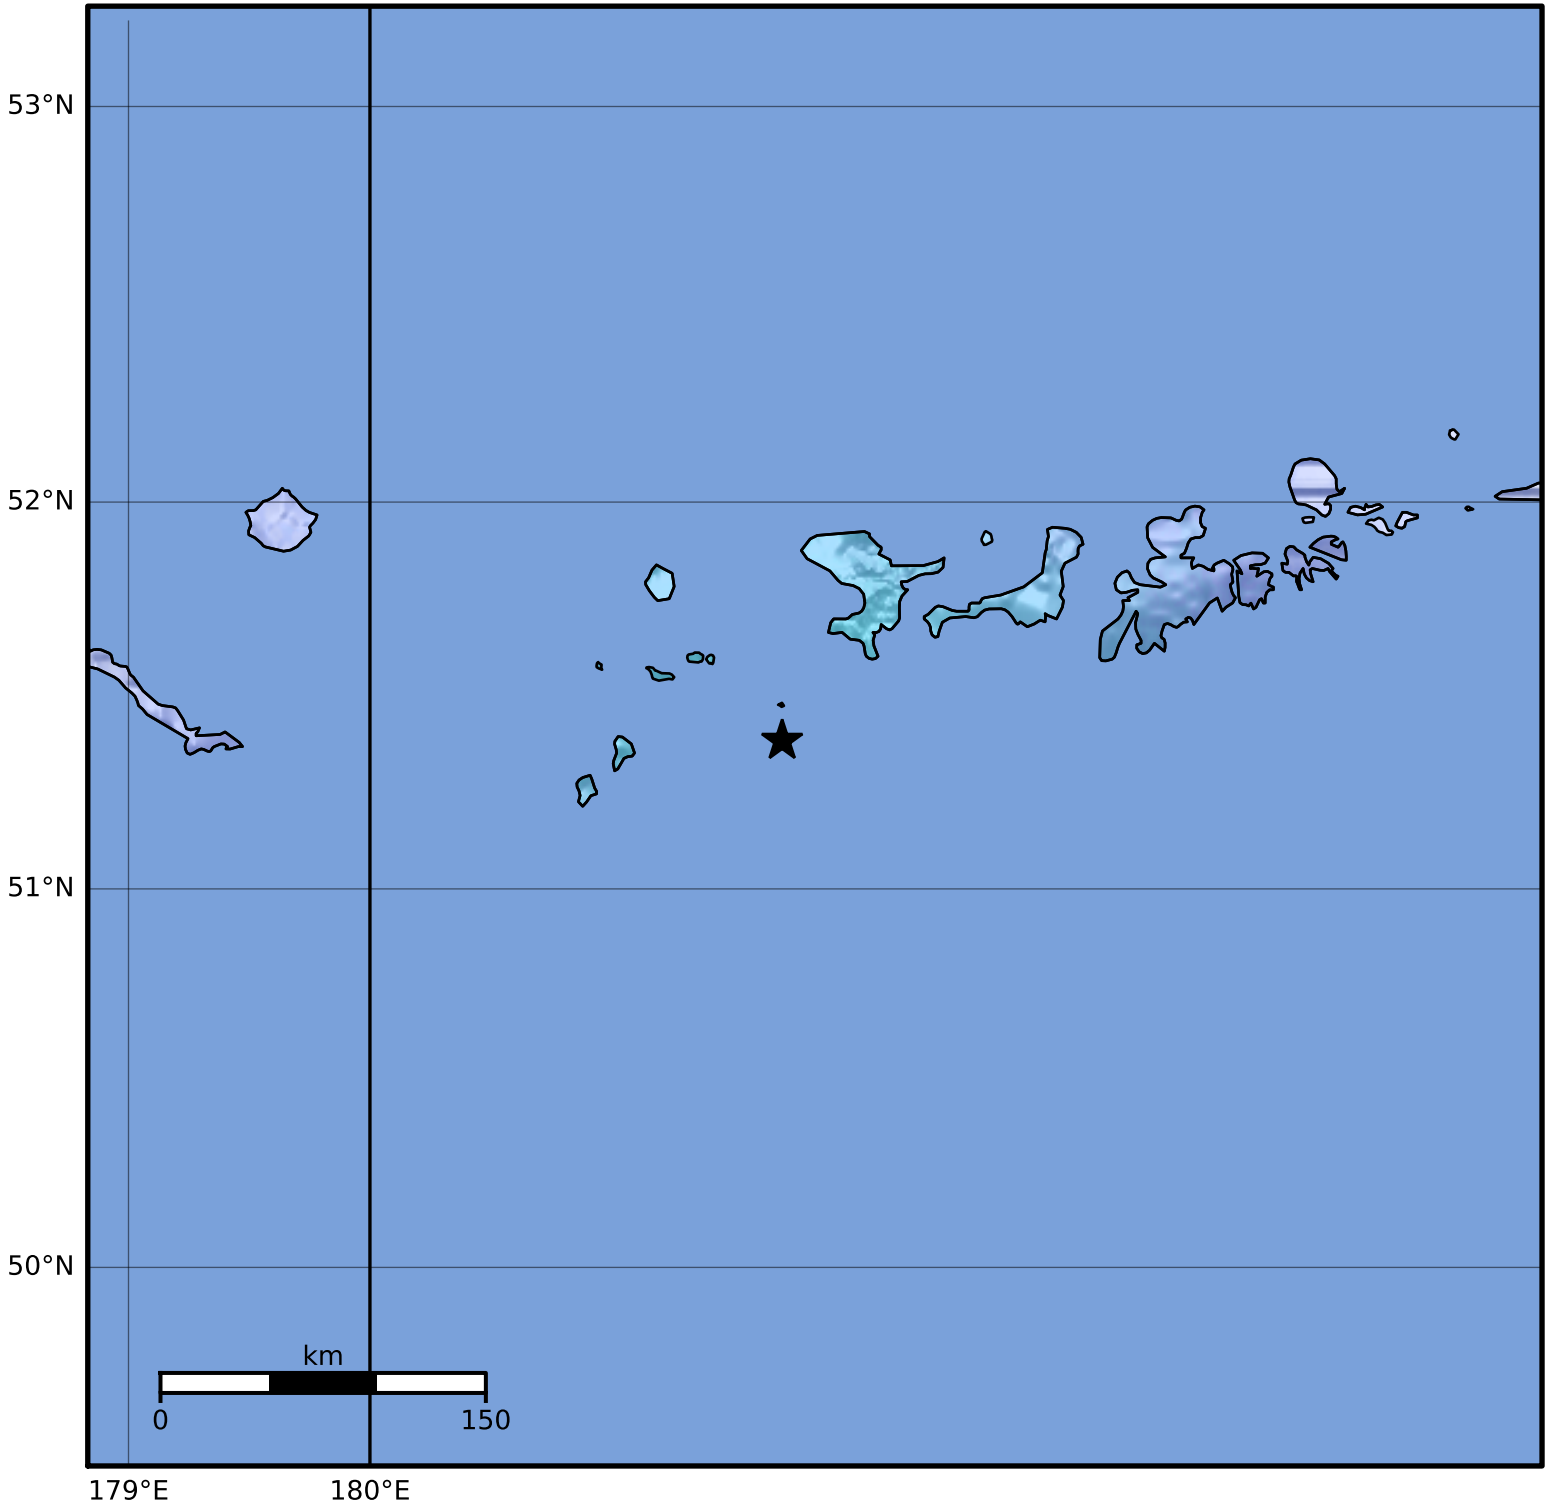

Macroseismic Intensity Map Alaska Earthquake Center
 ShakeMap: 125 km (78 miles) WSW of Adak
 Feb 26, 2023 13:53:17 UTC M5.0 N51.39 W178.29 Depth: 35.8km ID:ak0232mhotbn

SHAKING	Not felt	Weak	Light	Moderate	Strong	Very strong	Severe	Violent	Extreme
DAMAGE	None	None	None	Very light	Light	Moderate	Moderate/heavy	Heavy	Very heavy
PGA(%g)	<0.0464	0.297	2.76	6.2	11.5	21.5	40.1	74.7	>139
PGV(cm/s)	<0.0215	0.135	1.41	4.65	9.64	20	41.4	85.8	>178
INTENSITY	I	II-III	IV	V	VI	VII	VIII	IX	X+

Scale based on Worden et al. (2012)

Version 5: Processed 2023-03-04T00:15:18Z

△ Seismic Instrument ○ Reported Intensity

★ Epicenter