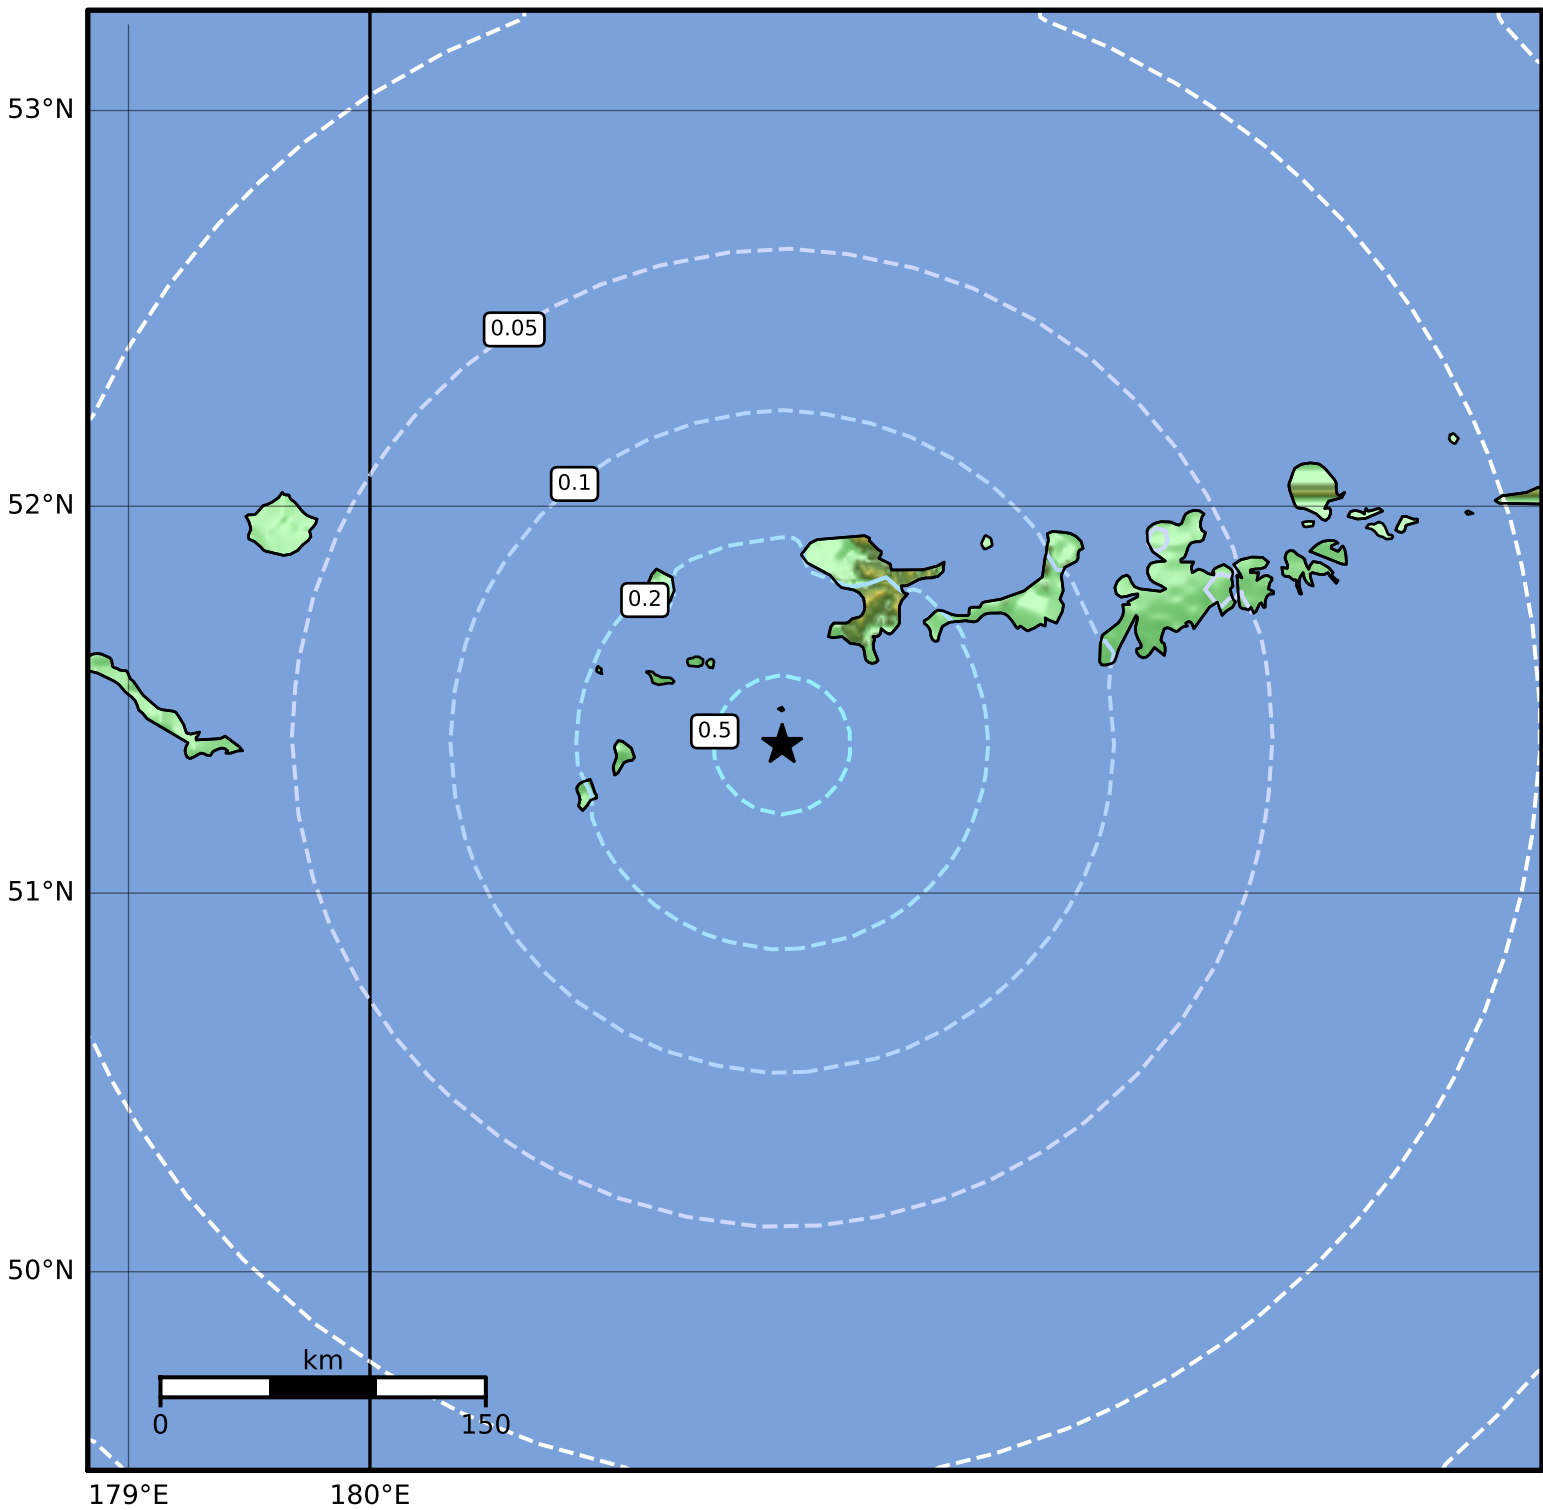

Peak Ground Velocity Map Alaska Earthquake Center  
ShakeMap: 125 km (78 miles) WSW of Adak  
Feb 26, 2023 13:53:17 UTC M5.0 N51.39 W178.29 Depth: 35.8km ID:ak0232mhotbn

PGV (cm/s)	0.1	0.2	0.5	1	2	5	10	20	50	100	200
------------	-----	-----	-----	---	---	---	----	----	----	-----	-----

Scale based on Worden et al. (2012)

Version 5: Processed 2023-03-04T00:15:18Z

△ Seismic Instrument ○ Reported Intensity

★ Epicenter