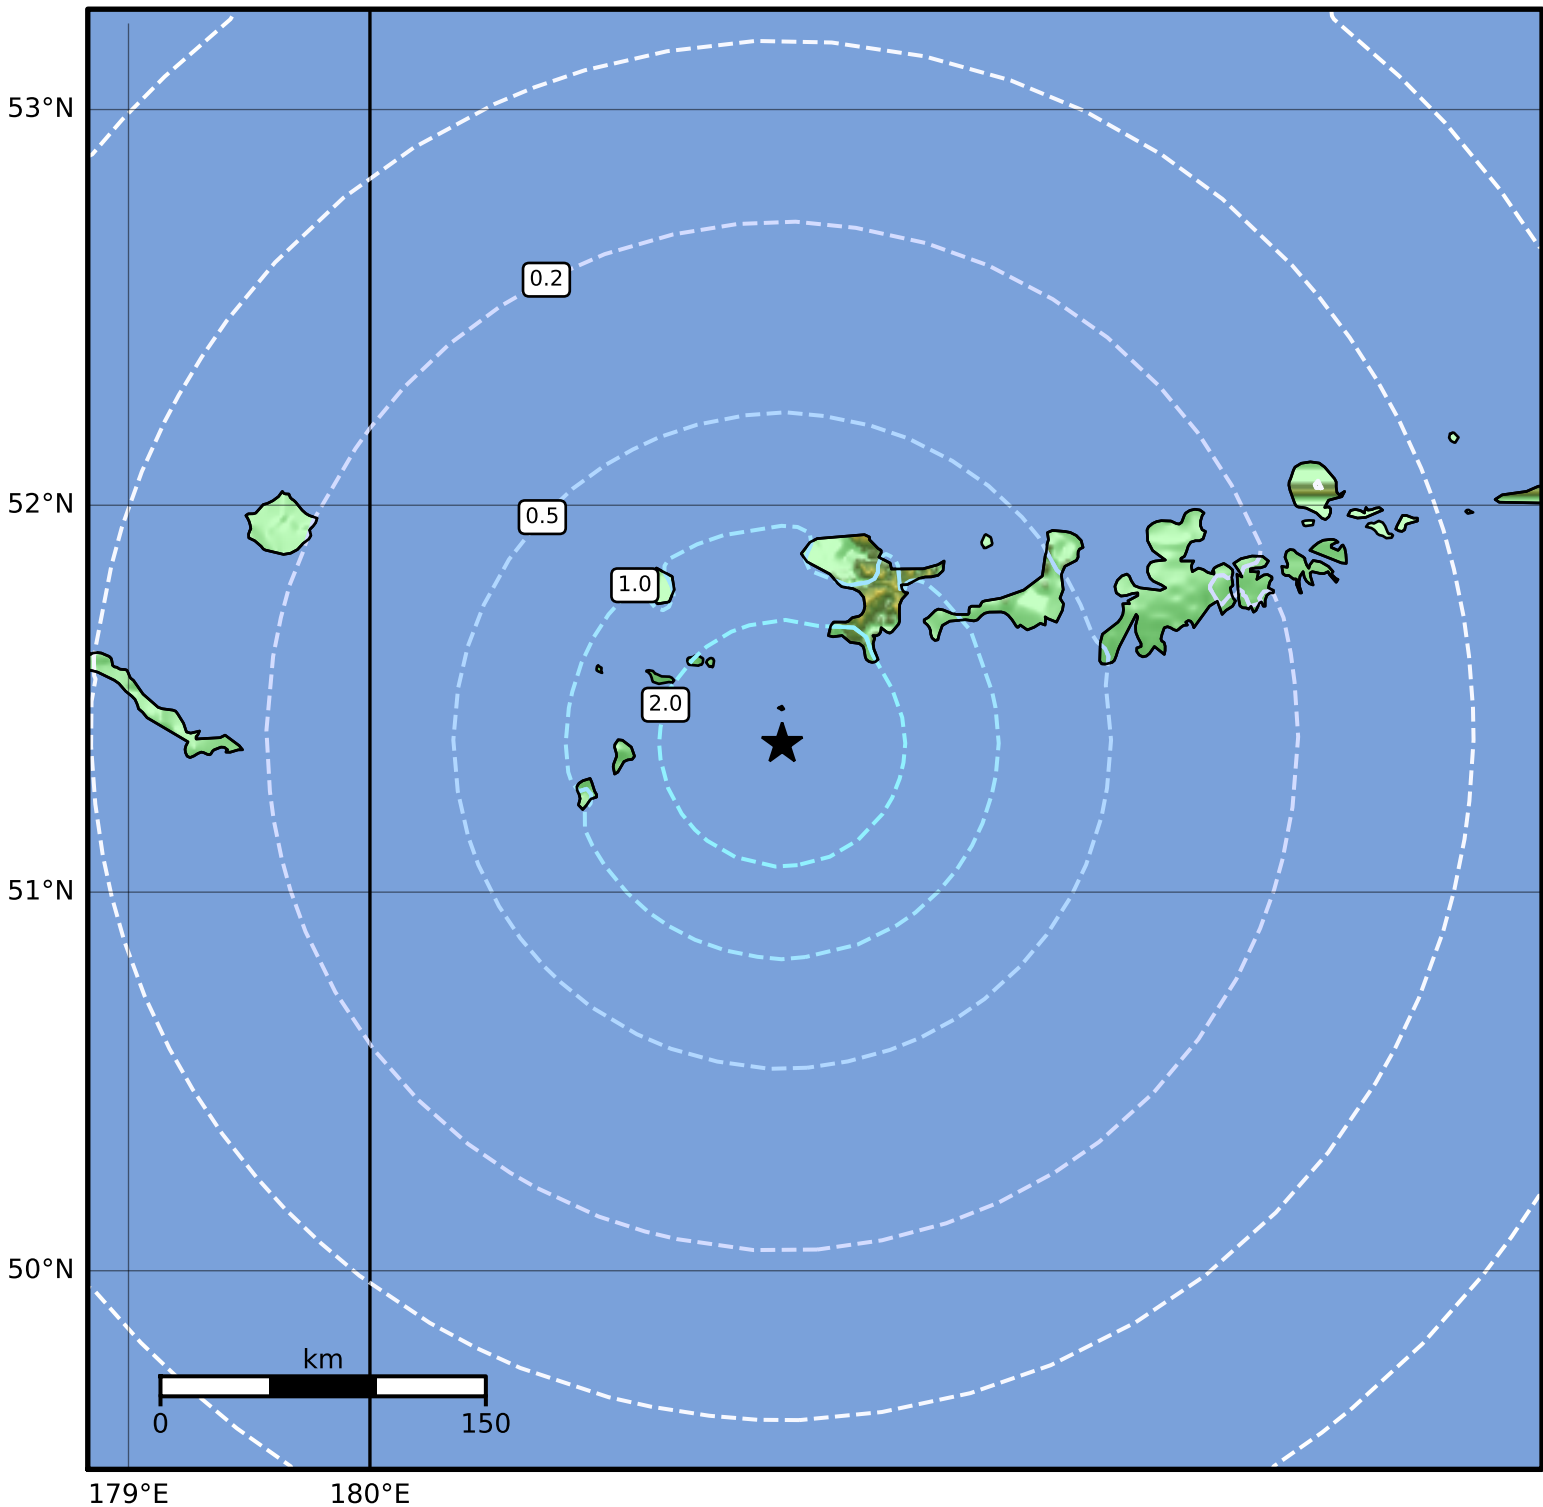

0.3 Second Peak Spectral Acceleration Map Alaska Earthquake Center  
 ShakeMap: 125 km (78 miles) WSW of Adak  
 Feb 26, 2023 13:53:17 UTC M5.0 N51.39 W178.29 Depth: 35.8km ID:ak0232mhotbn

SA(0.3) (%g)	0.1	0.2	0.5	1	2	5	10	20	50	100	200
--------------	-----	-----	-----	---	---	---	----	----	----	-----	-----

Scale based on Worden et al. (2012)

Version 5: Processed 2023-03-04T00:15:18Z

△ Seismic Instrument ○ Reported Intensity

★ Epicenter