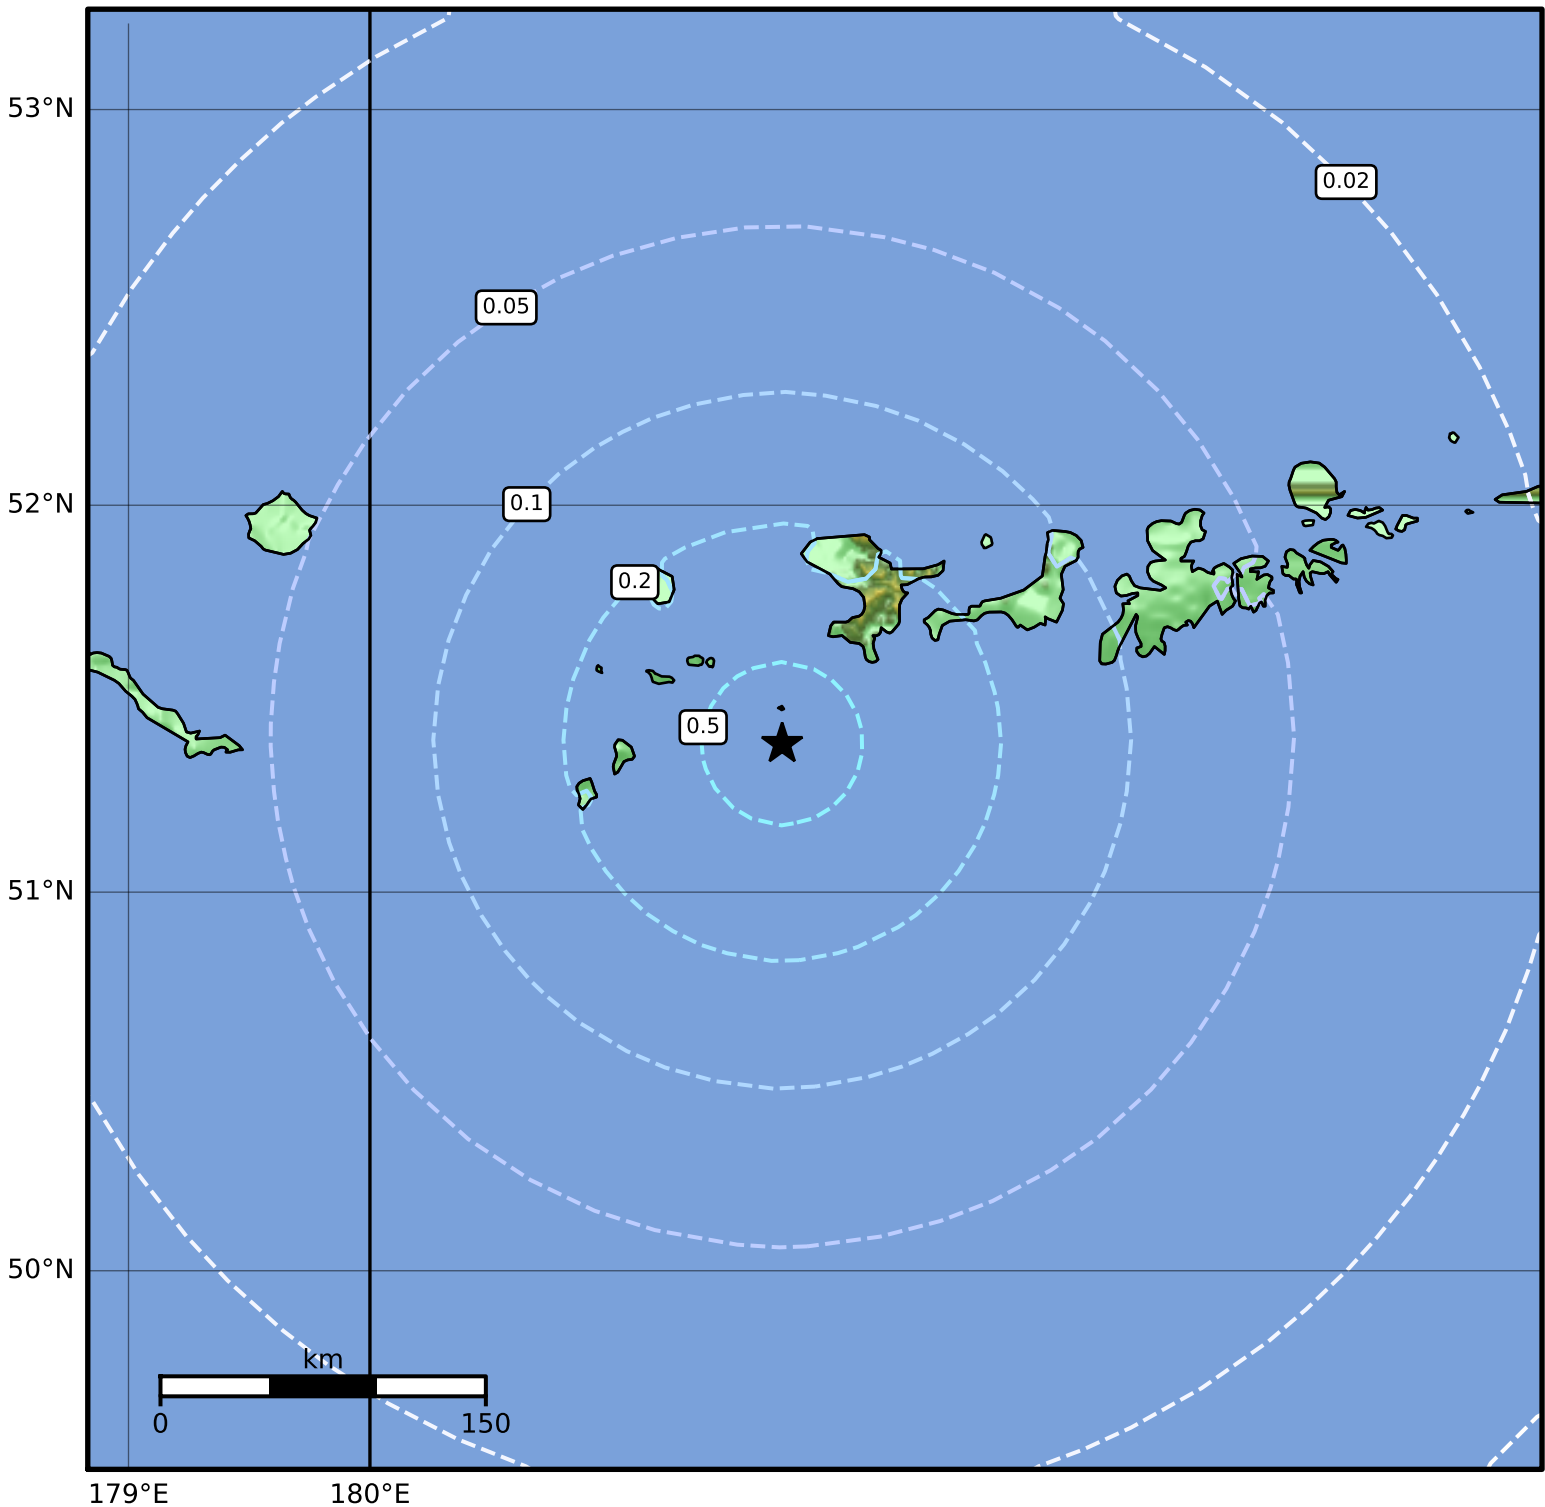

1.0 Second Peak Spectral Acceleration Map Alaska Earthquake Center  
 ShakeMap: 125 km (78 miles) WSW of Adak  
 Feb 26, 2023 13:53:17 UTC M5.0 N51.39 W178.29 Depth: 35.8km ID:ak0232mhotbn

SA(1.0) (%g)	0.1	0.2	0.5	1	2	5	10	20	50	100	200
--------------	-----	-----	-----	---	---	---	----	----	----	-----	-----

Scale based on Worden et al. (2012)

Version 5: Processed 2023-03-04T00:15:18Z

△ Seismic Instrument ○ Reported Intensity

★ Epicenter