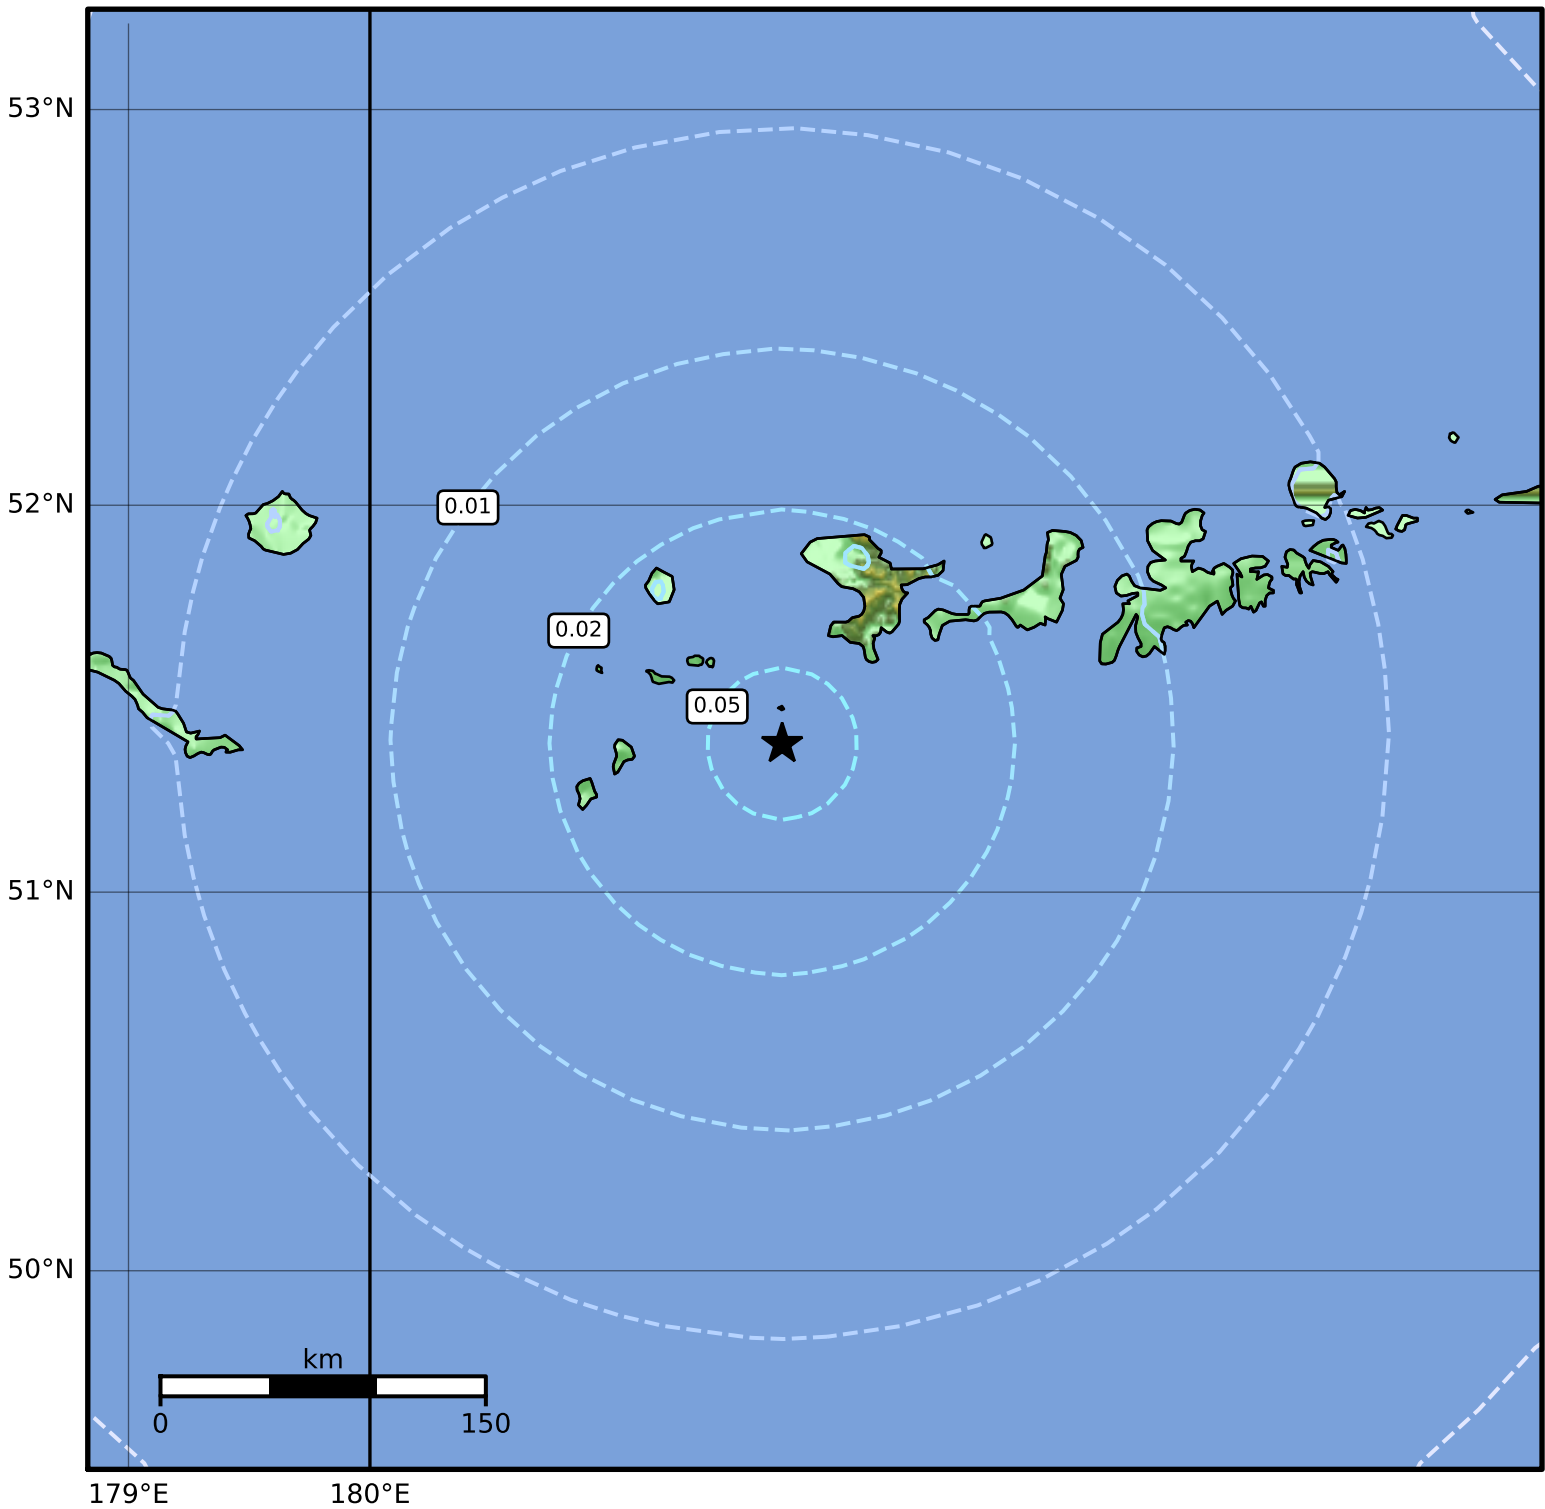

3.0 Second Peak Spectral Acceleration Map Alaska Earthquake Center
 ShakeMap: 125 km (78 miles) WSW of Adak
 Feb 26, 2023 13:53:17 UTC M5.0 N51.39 W178.29 Depth: 35.8km ID:ak0232mhotbn

Scale based on Worden et al. (2012)

Version 5: Processed 2023-03-04T00:15:18Z

△ Seismic Instrument ○ Reported Intensity

★ Epicenter