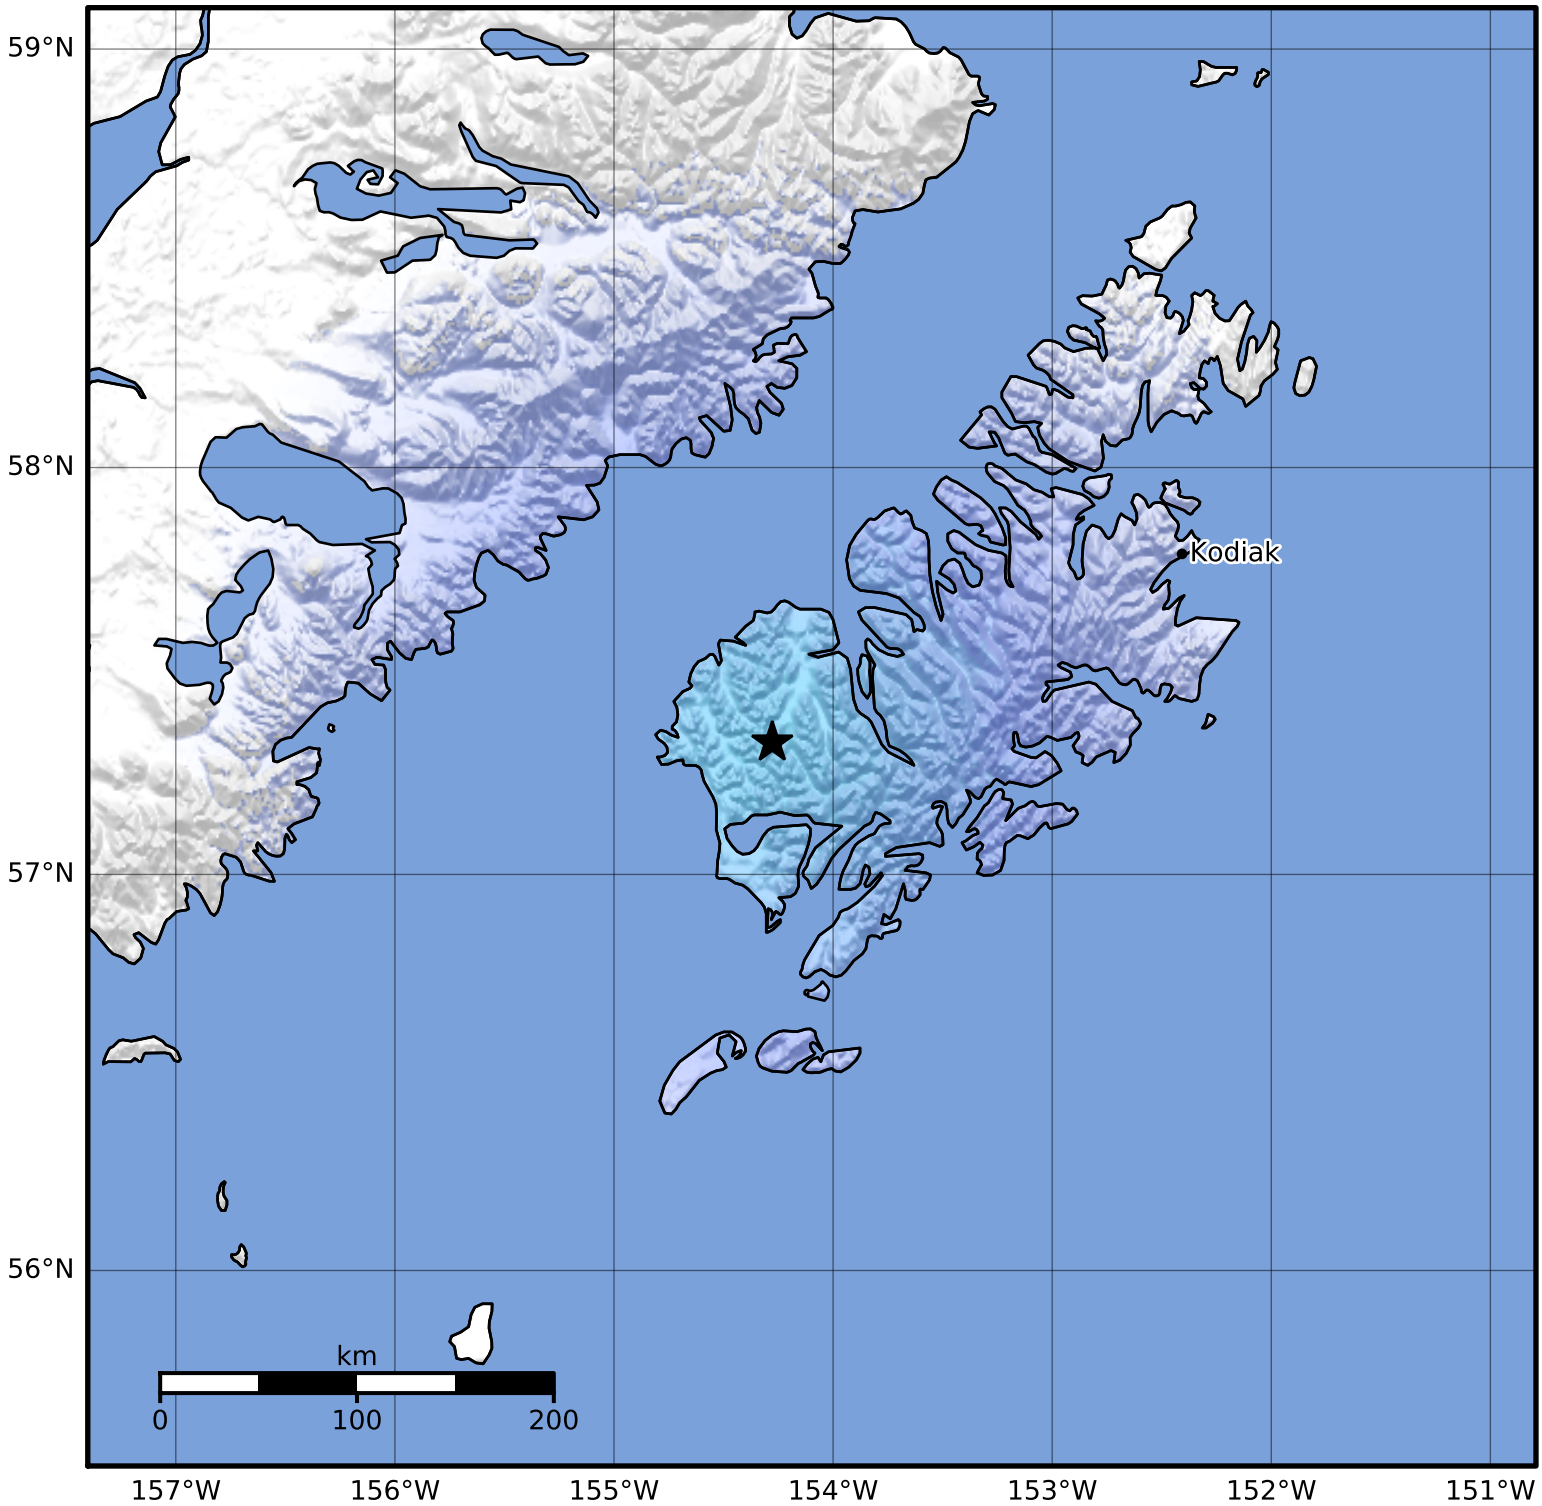

Macroseismic Intensity Map Alaska Earthquake Center
 ShakeMap: 29 km (18 miles) SSE of Karluk
 Feb 27, 2023 09:32:57 UTC M4.1 N57.33 W154.28 Depth: 35.4km ID:ak0232o2q0g4

SHAKING	Not felt	Weak	Light	Moderate	Strong	Very strong	Severe	Violent	Extreme
DAMAGE	None	None	None	Very light	Light	Moderate	Moderate/heavy	Heavy	Very heavy
PGA(%g)	<0.0464	0.297	2.76	6.2	11.5	21.5	40.1	74.7	>139
PGV(cm/s)	<0.0215	0.135	1.41	4.65	9.64	20	41.4	85.8	>178
INTENSITY	I	II-III	IV	V	VI	VII	VIII	IX	X+

Scale based on Worden et al. (2012)

Version 2: Processed 2023-02-27T09:50:23Z

△ Seismic Instrument ○ Reported Intensity

★ Epicenter