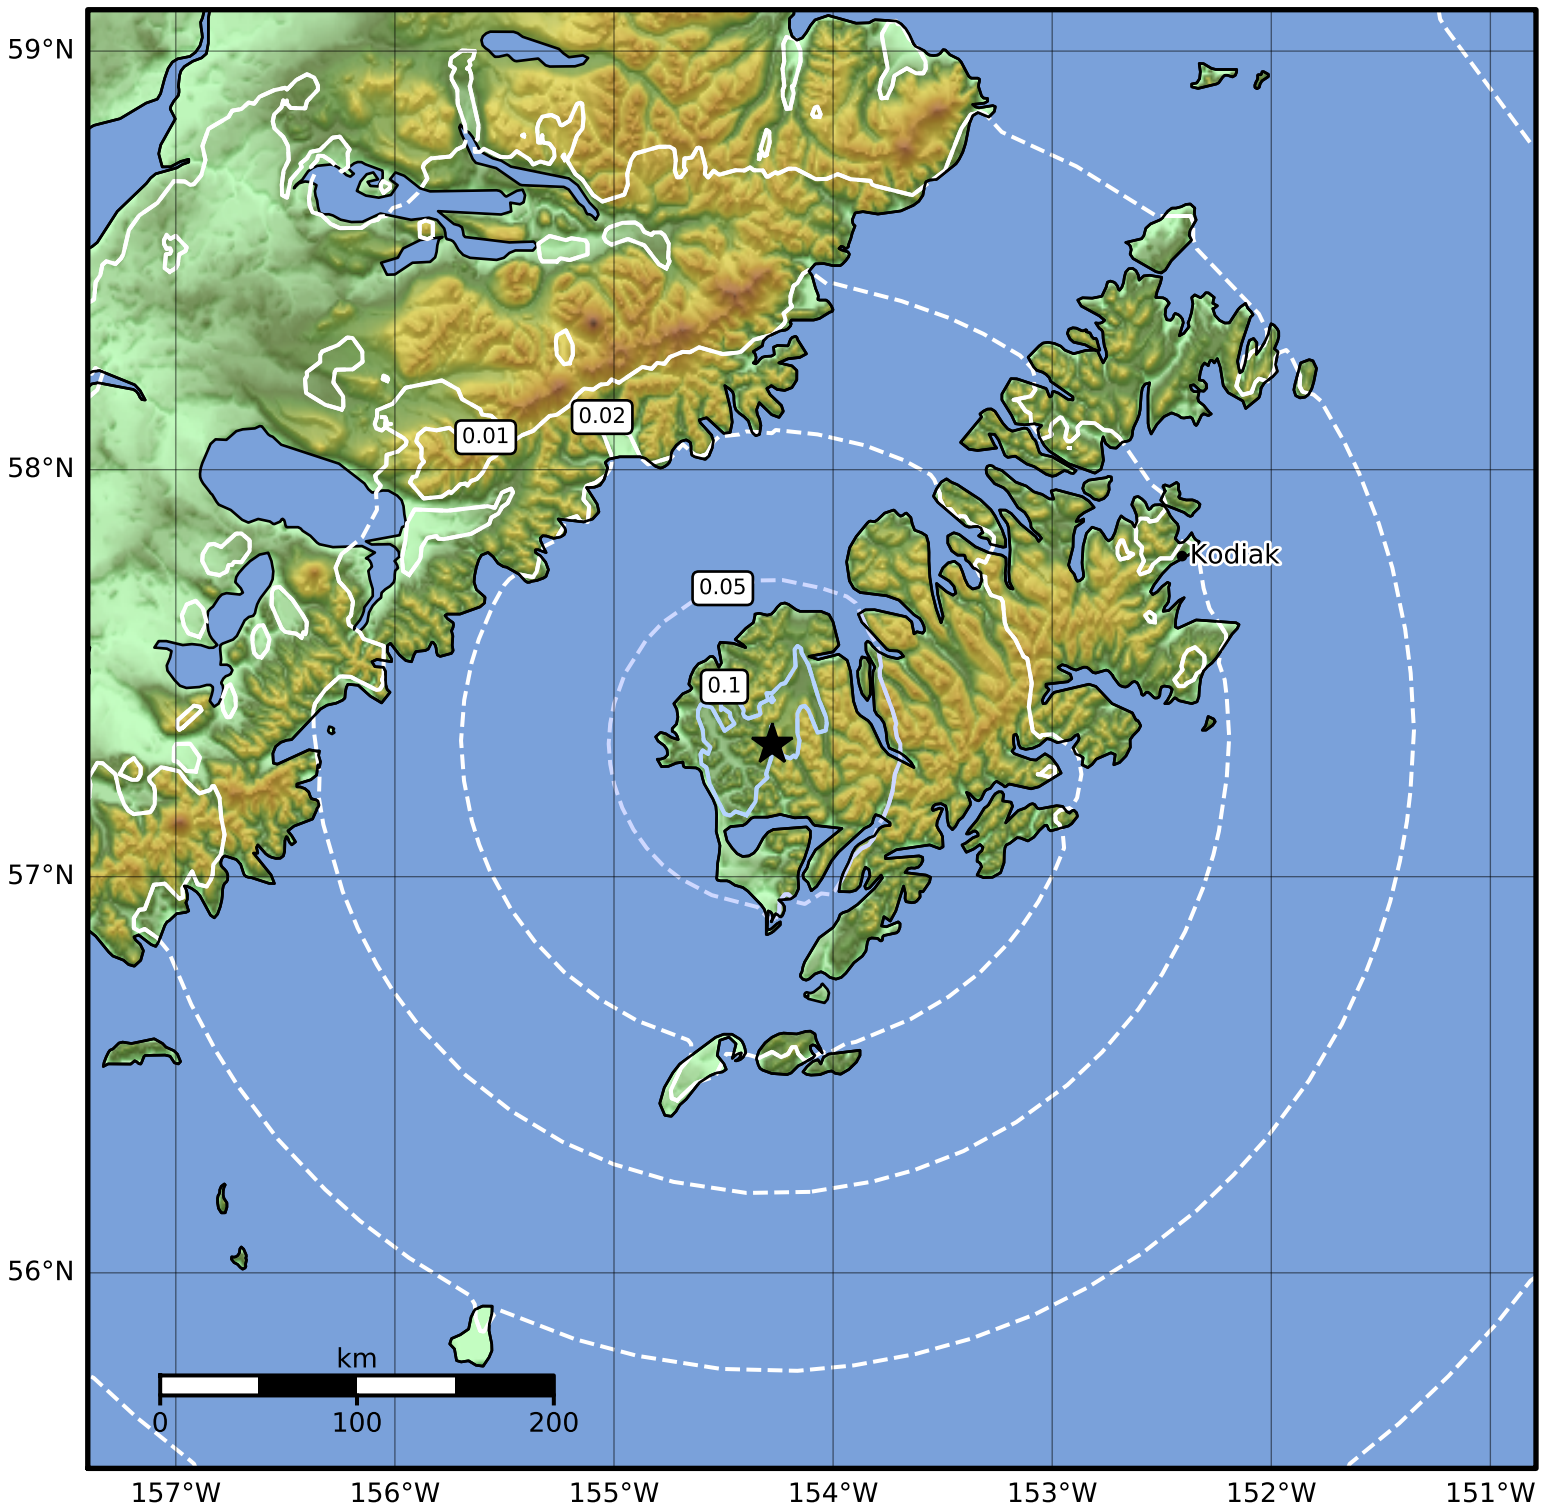

Peak Ground Velocity Map Alaska Earthquake Center
ShakeMap: 29 km (18 miles) SSE of Karluk
Feb 27, 2023 09:32:57 UTC M4.1 N57.33 W154.28 Depth: 35.4km ID:ak0232o2q0g4

Scale based on Worden et al. (2012)

△ Seismic Instrument ○ Reported Intensity

★ Epicenter

Version 2: Processed 2023-02-27T09:50:23Z