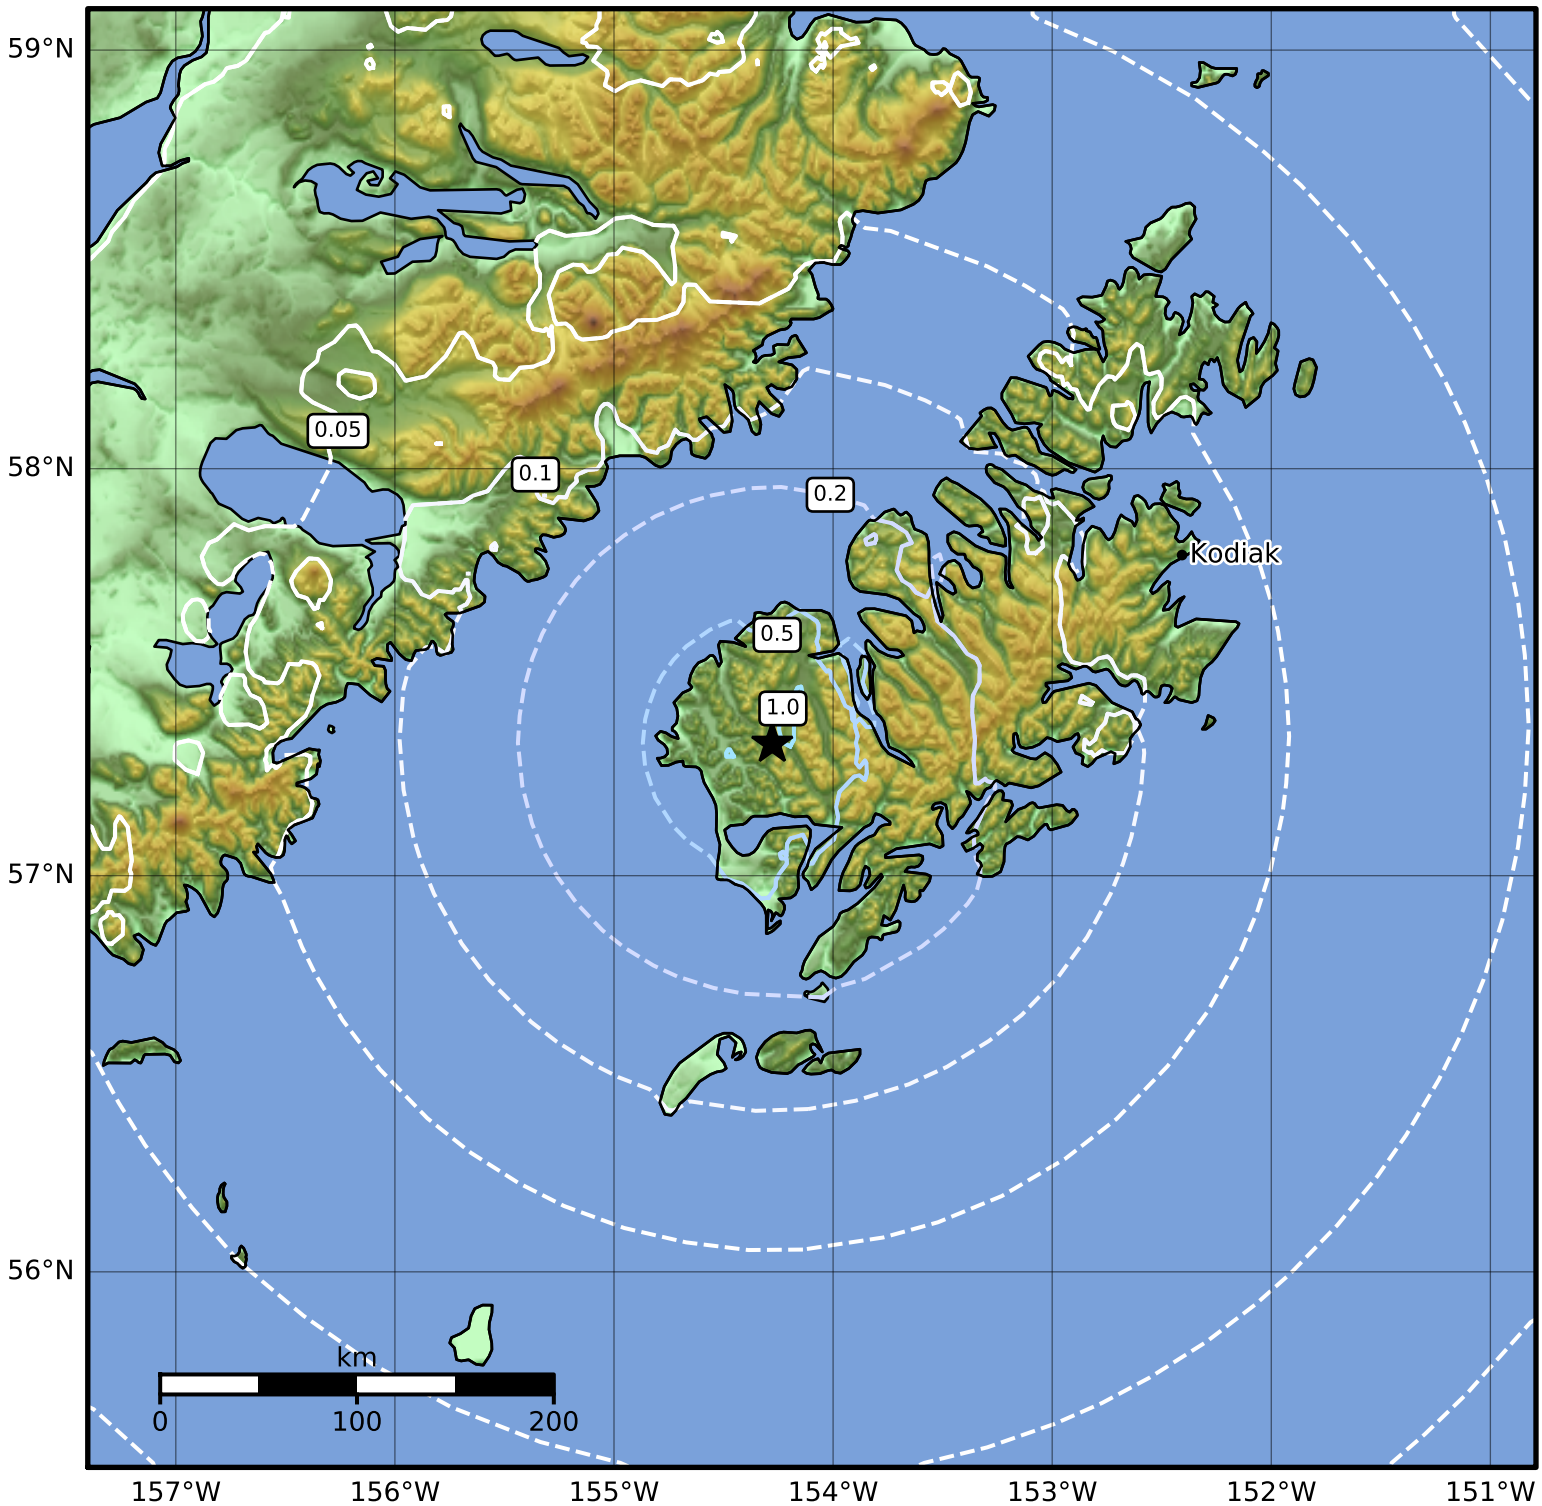

0.3 Second Peak Spectral Acceleration Map Alaska Earthquake Center
 ShakeMap: 29 km (18 miles) SSE of Karluk
 Feb 27, 2023 09:32:57 UTC M4.1 N57.33 W154.28 Depth: 35.4km ID:ak0232o2q0g4

SA(0.3) (%g)	0.1	0.2	0.5	1	2	5	10	20	50	100	200
---------------------	------------	------------	------------	----------	----------	----------	-----------	-----------	-----------	------------	------------

Scale based on Worden et al. (2012)

Version 2: Processed 2023-02-27T09:50:23Z

△ Seismic Instrument ○ Reported Intensity

★ Epicenter