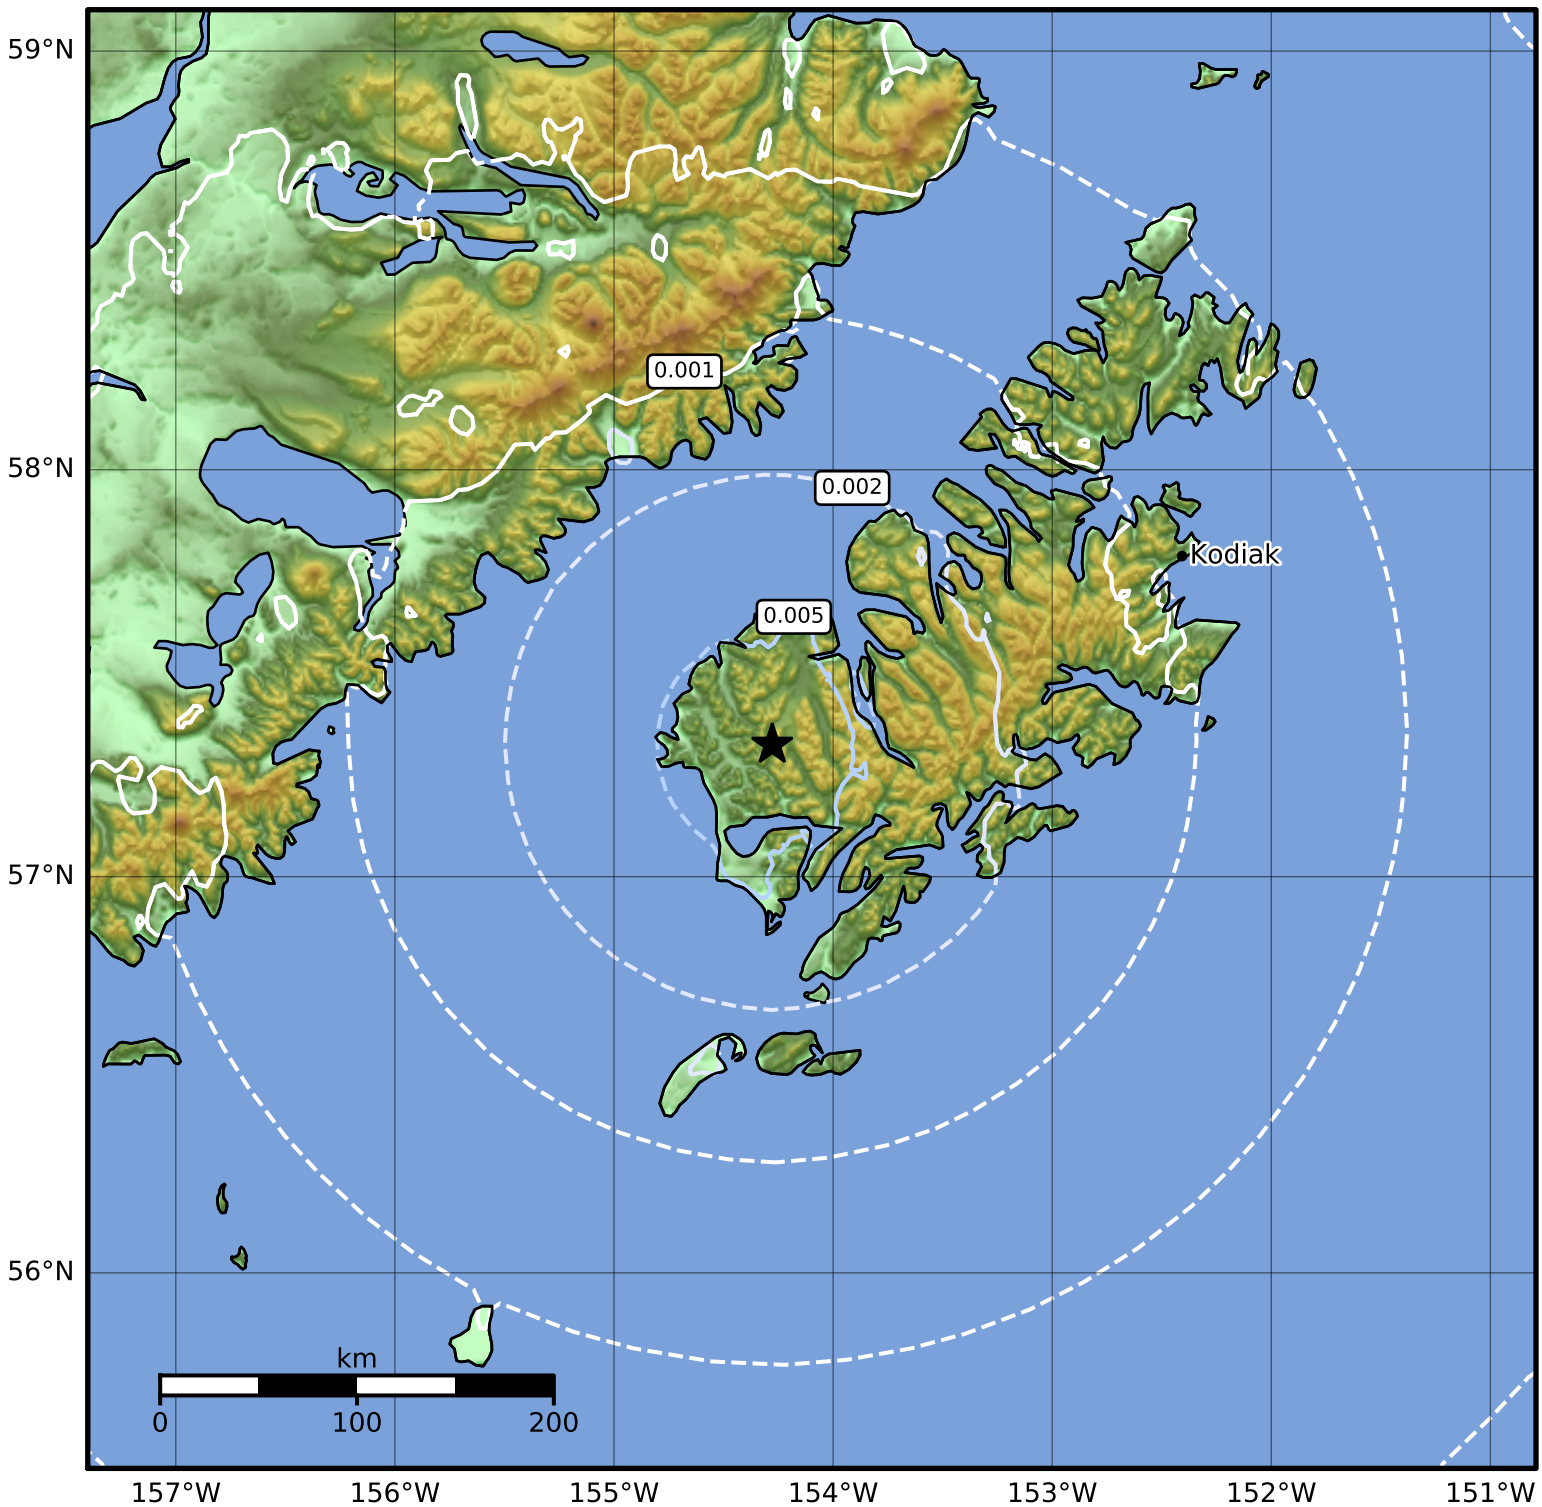

3.0 Second Peak Spectral Acceleration Map Alaska Earthquake Center
ShakeMap: 29 km (18 miles) SSE of Karluk
Feb 27, 2023 09:32:57 UTC M4.1 N57.33 W154.28 Depth: 35.4km ID:ak0232o2q0g4

Scale based on Worden et al. (2012)

△ Seismic Instrument ○ Reported Intensity

★ Epicenter

Version 2: Processed 2023-02-27T09:50:23Z