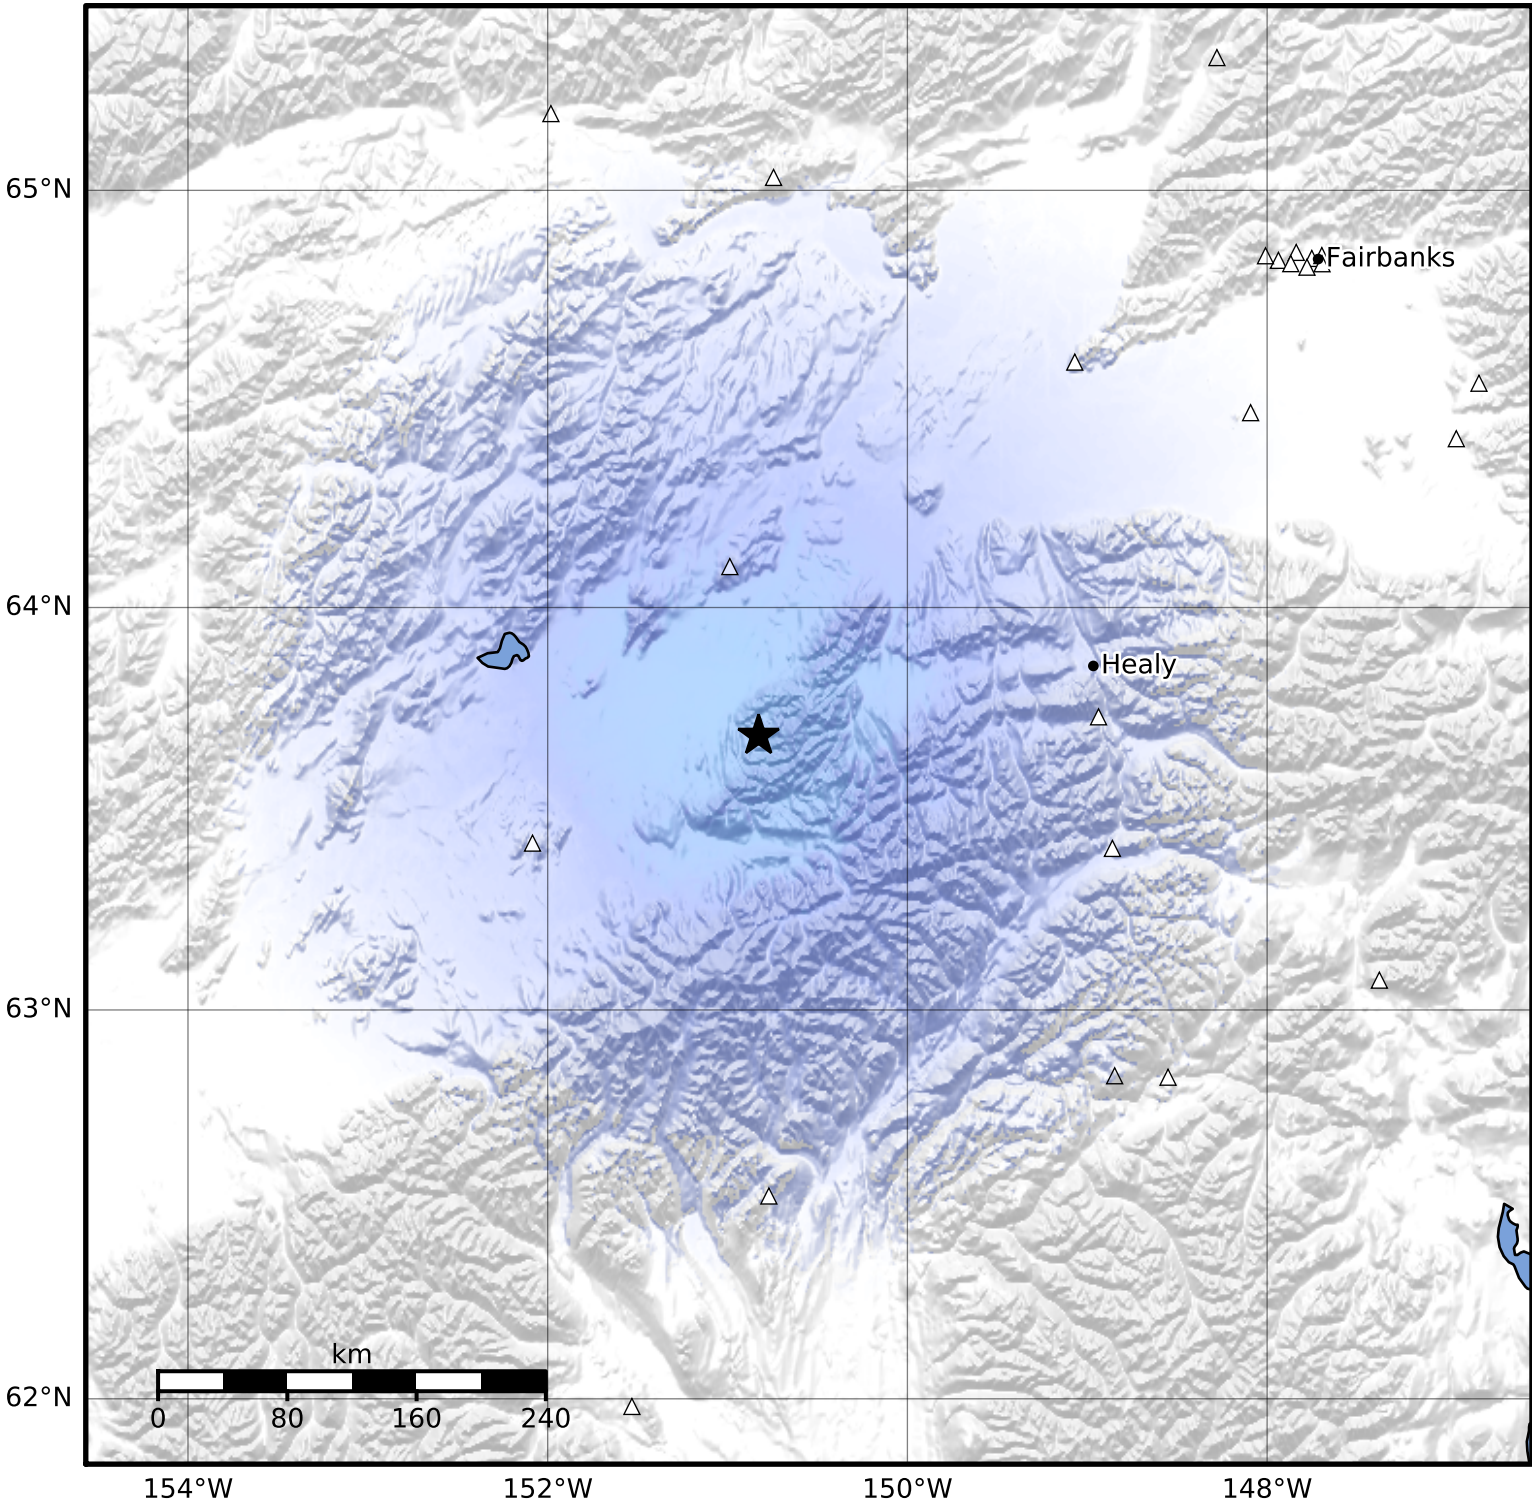

Macroseismic Intensity Map Alaska Earthquake Center
 ShakeMap: 19 km (12 miles) NNE of Kantishna
 Mar 02, 2023 06:56:28 UTC M3.8 N63.69 W150.83 Depth: 58.4km ID:ak0232szou1h

SHAKING	Not felt	Weak	Light	Moderate	Strong	Very strong	Severe	Violent	Extreme
DAMAGE	None	None	None	Very light	Light	Moderate	Moderate/heavy	Heavy	Very heavy
PGA(%g)	<0.0464	0.297	2.76	6.2	11.5	21.5	40.1	74.7	>139
PGV(cm/s)	<0.0215	0.135	1.41	4.65	9.64	20	41.4	85.8	>178
INTENSITY	I	II-III	IV	V	VI	VII	VIII	IX	X+

Scale based on Worden et al. (2012)

Version 1: Processed 2023-03-02T07:11:27Z

△ Seismic Instrument ○ Reported Intensity

★ Epicenter