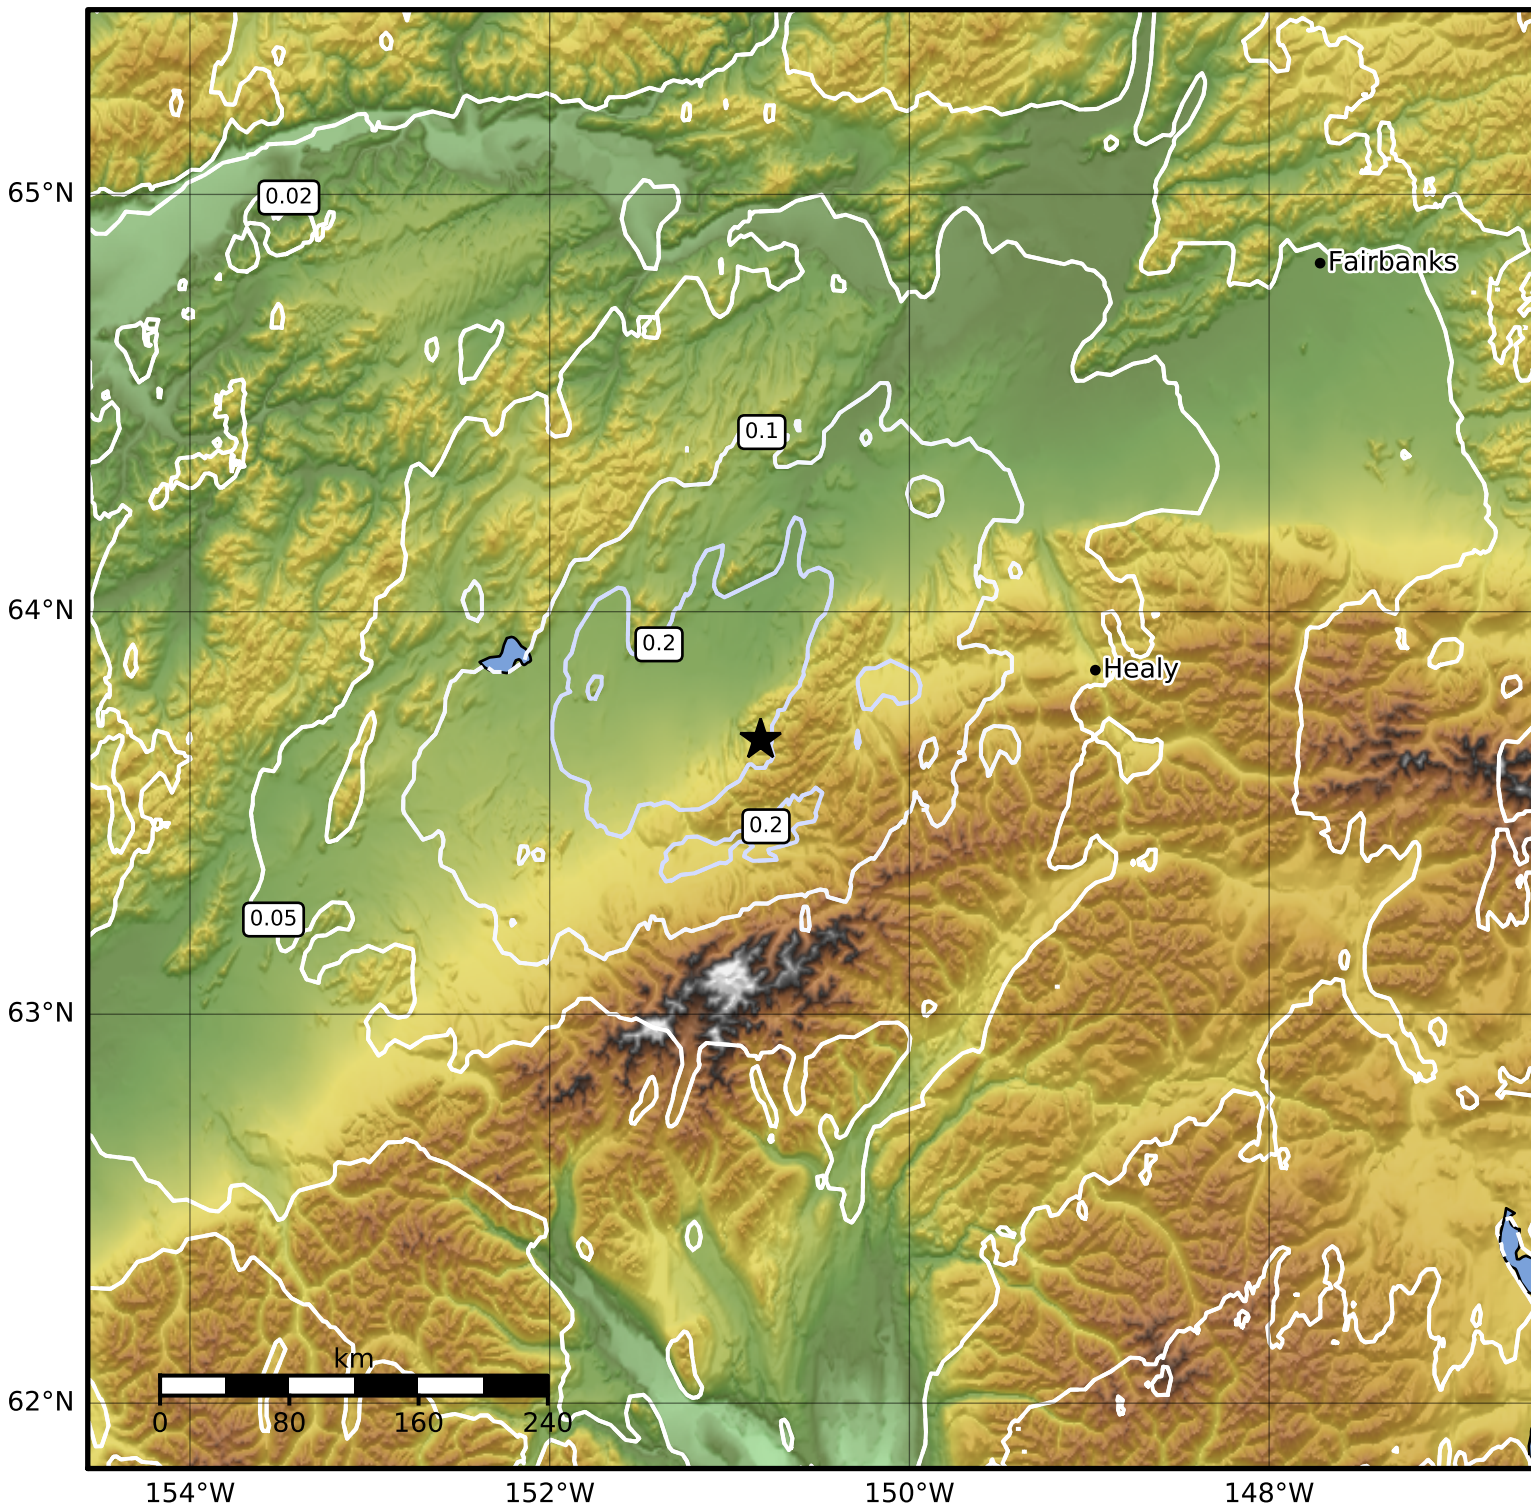

0.3 Second Peak Spectral Acceleration Map Alaska Earthquake Center  
ShakeMap: 19 km (12 miles) NNE of Kantishna  
Mar 02, 2023 06:56:28 UTC M3.8 N63.69 W150.83 Depth: 58.4km ID:ak0232szou1h

Scale based on Worden et al. (2012)

△ Seismic Instrument ○ Reported Intensity

★ Epicenter

Version 1: Processed 2023-03-02T07:11:27Z