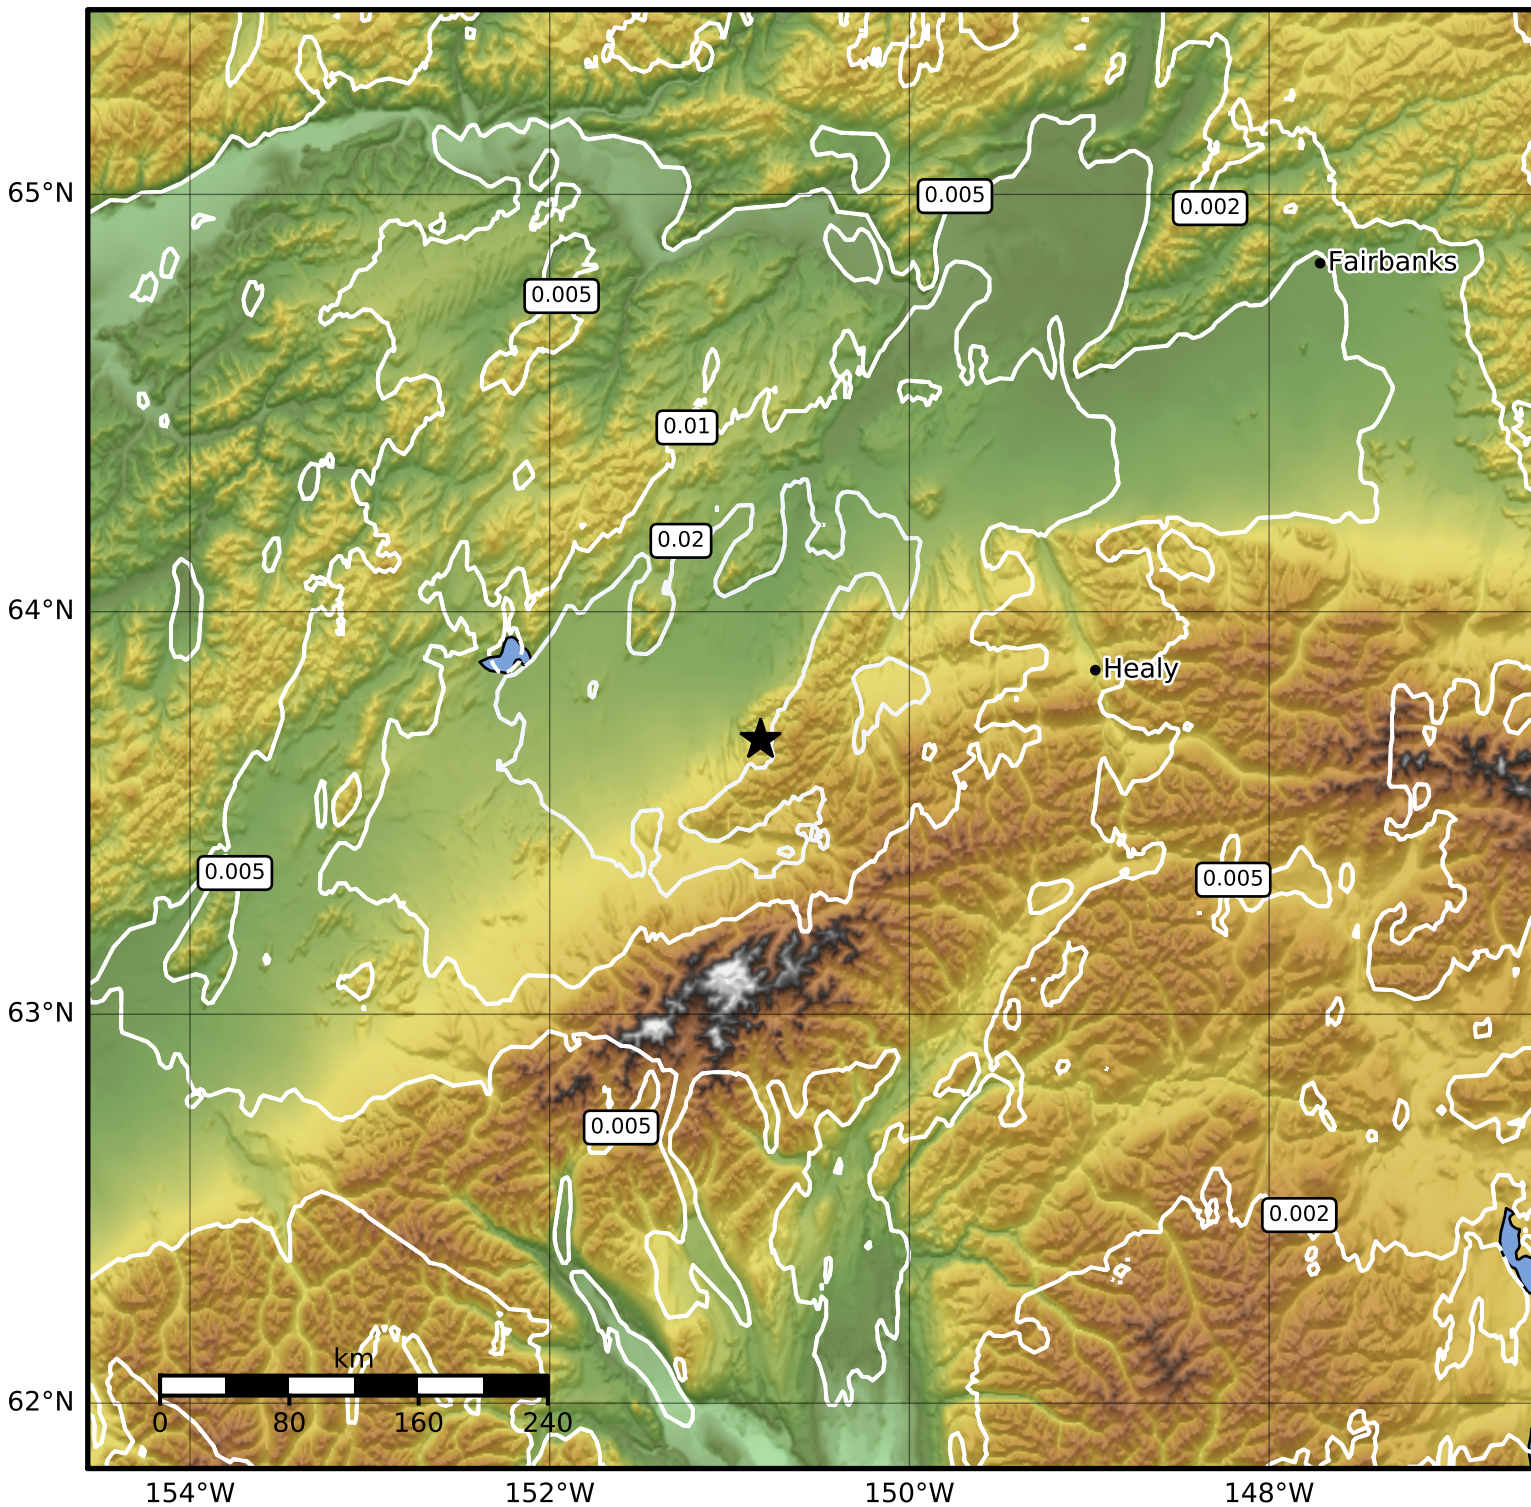

1.0 Second Peak Spectral Acceleration Map Alaska Earthquake Center
ShakeMap: 19 km (12 miles) NNE of Kantishna
Mar 02, 2023 06:56:28 UTC M3.8 N63.69 W150.83 Depth: 58.4km ID:ak0232szou1h

Scale based on Worden et al. (2012)

△ Seismic Instrument ○ Reported Intensity

★ Epicenter

Version 1: Processed 2023-03-02T07:11:27Z